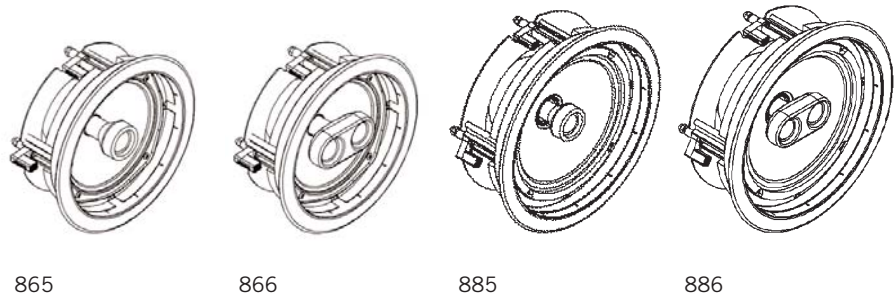

Product Construction

Bonded Aluminum Frame

We combine an aluminum frame bonded to a fi" closed cell foam damping layer to create a rigid structure for the drive elements. By using this frame, instead of a typical plastic unit, we increase the sonic impact of the system. You'll hear deeper bass, and improved midrange clarity.

Silk Tweeter

Our audiophile silk dome tweeter is the key to our system's performance. This high power handling, broad dispersion drive unit spreads sound evenly throughout the room.

Vocal Integrity® System Design

We've designed and tested our systems to exhibit the lowest level of distortion in the critical midrange — especially off axis. This requires attention to all elements of the design, from driver parameters to crossover tolerances. The end result is a series of speakers that outperform the field when used in theater applications.

Flush To The Ceiling

Our frame sits just 2mm off the ceiling, twice as shallow as the typical in-ceiling speaker. Combined with our flat micro-perf grilles, the speakers cast a minimal shadow, looking almost flush to the ceiling.

Weather Resistant Construction

You can place 800 Series speakers in high humidity areas, like kitchens, bath, and protected outdoor settings. All exposed components are weather resistant.

865

866

885

886

Specifications

Model	865	866	885	886
Maximum Output	104dB (100w)	104dB (100w)	107dB (100w)	107dB (100w)
Room Size	Up to 3,000 ft³	Up to 3,000 ft³	Up to 3,000 ft³	Up to 3,000 ft³
Near-Field Response	50-20,000 Hz	50-20,000 Hz	50-20,000 Hz	50-20,000 Hz
6dB Downpoint	40 Hz	40 Hz	40 Hz	40 Hz
Coverage Angle (-6dB)	70° Radial	80° Radial	70° Radial	80° Radial
Sensitivity (1w, 1m)	86dB	85dB	87dB	87dB
Impedance	8 ohms	8 ohms	8 ohms	8 ohms
Tweeter	1" silk dome	Dual 1" silk dome	1" silk dome	Dual 1" silk dome
Bass Unit	6½" poly cone	6½" stereo poly cone	8" poly cone	8" stereo poly cone
Weight	4 lbs. each	4.5 lbs. each	5 lbs. each	5.5 lbs. each
Depth In Wall	4¼"	4¼"	4¼"	4¼"
Cutout Dimension	7⅞"	7⅞"	9⅞"	9⅞"
Outer Dimension	9"	9"	10¾"	10¾"

BAYAUDIO

©2003 Bay Audio. Specifications are subject to change.

14290 Danielson Street, Poway, CA 92064 **ph** 858.486.5040 **fx** 858.486.5041 **www**.BayAudio.com