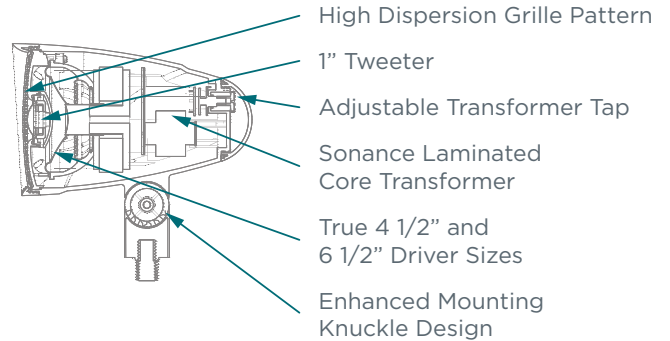

Sonance Landscape Series Key Features

Aesthetics

- Designed to mimic landscape lighting and blend within landscape surroundings
- Color-molded composite construction won't chip, peel or fade over time
- Wide dispersion grille pattern

Performance

- Part of a scalable system that delivers perfectly even coverage and unequalled sonic performance throughout any space
- Sonance Laminated Core Transformer
- 70V/100V or 8 Ohm configuration allow for flexible landscape designs

Installation

- 1/2" NPS male mounting threads enable flexible mounting options

Environmental

- UV-resistant composite enclosure
- Robust construction designed to handle extreme conditions
- Rust-proof protective grille