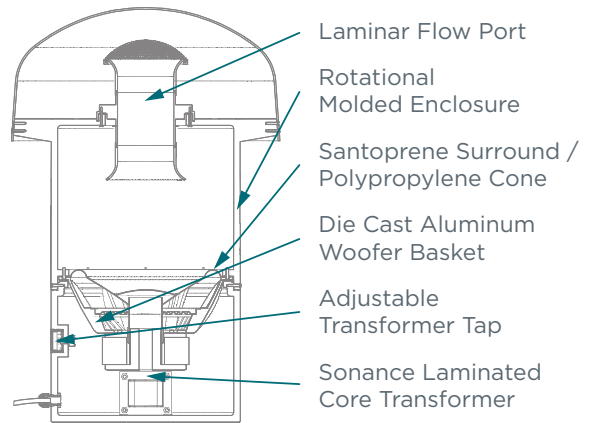

Sonance Landscape Series Key Features

Aesthetics

- Designed to mimic landscape lighting and blend within landscape surroundings
- Color-molded composite construction won't chip, peel or fade over time
- Wide dispersion grille pattern

Performance

- Part of a scalable system that delivers perfectly even coverage and unequalled sonic performance throughout any space
- Sonance Laminated Core Transformer
- 70V/100V or 8 Ohm configuration allow for flexible landscape designs

Installation

- 1/2" NPS male mounting threads enable flexible mounting options

Environmental

- UV-resistant composite enclosure
- Robust construction designed to handle extreme conditions
- Rust-proof protective grille