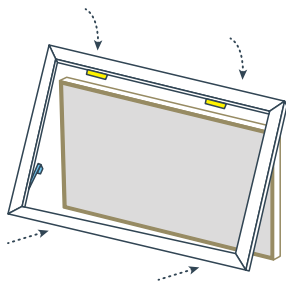

TV size to fit	PRISMATIC Style	SCOOP Style
32"	\$149	\$149
43"	\$249	\$249
50"	\$299	\$299
55"	\$349	\$349
65"	\$399	\$399
75"	\$499	\$499

DECO ALLOY BEZELS

by Frame My TV

Easy to Assemble

Easily slide and lock each corner together.

Snaps onto your TV

Hook the top of the frame onto the TV and press gently on the bottom to clip it on.

Senses Light and Motion

Automatically adjusts the TV brightness based on room lighting and detects motion when combined with our optional Smart Room Sensor (SRS) relay system.

Each bezel is only 1.5" wide for a sleek and modern look to suit both contemporary and transitional decors.

Ultra Slim Design

PRISMATIC Frame Profile

PRISMATIC
Pale Gold

PRISMATIC
Caribbean Turquoise

PRISMATIC
Candy Apple Red