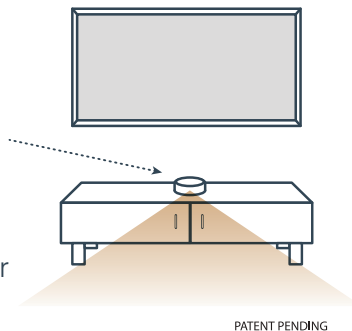

TV size to fit	PRISMATIC Style	SCOOP Style
32"	\$149	\$149
43"	\$249	\$249
50"	\$299	\$299
55"	\$349	\$349
65"	\$399	\$399
75"	\$499	\$499

DECO ALLOY BEZELS

by Frame My TV

Easy to Assemble

Easily slide and lock each corner together.

Snaps onto your TV

Hook the top of the frame onto the TV and press gently on the bottom to clip it on.

Senses Light and Motion

Automatically adjusts the TV brightness based on room lighting and detects motion when combined with our optional Smart Room Sensor (SRS) relay system.