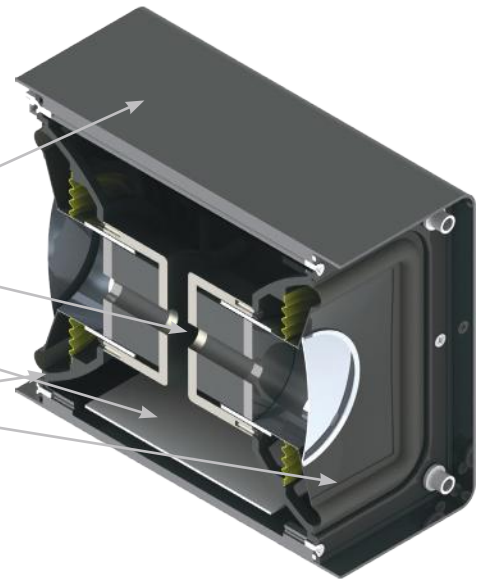

With the addition of the optional Sonance Wireless Transmitter, the D8 placement becomes totally flexible. The transmitter range is 30' allowing the D8 to live anywhere in the room.

Download the SONARC App from the iOS App Store to enable a custom sound. Follow the simple step-by-step configuration to unlock 16 variable bands of equalization and enjoy the full potential of the D8 subwoofer.

D8 Subwoofer Key Features

Aesthetics

- Extruded Aluminum enclosure
- Smallest dual 8" subwoofer
- Matte black finish
- Cloth grille

Performance

- Made to deliver a powerful sound in a small space
- Counter vibration control
- Built-in wireless receiver
- 16 bands of adjustable EQ

Installation

- Easy set up
- Three connection options
- App driven room correction software

Call-Out Features

Extruded Aluminum enclosure

Counter vibration control

Built-in wireless receiver

Dual 8" square drivers