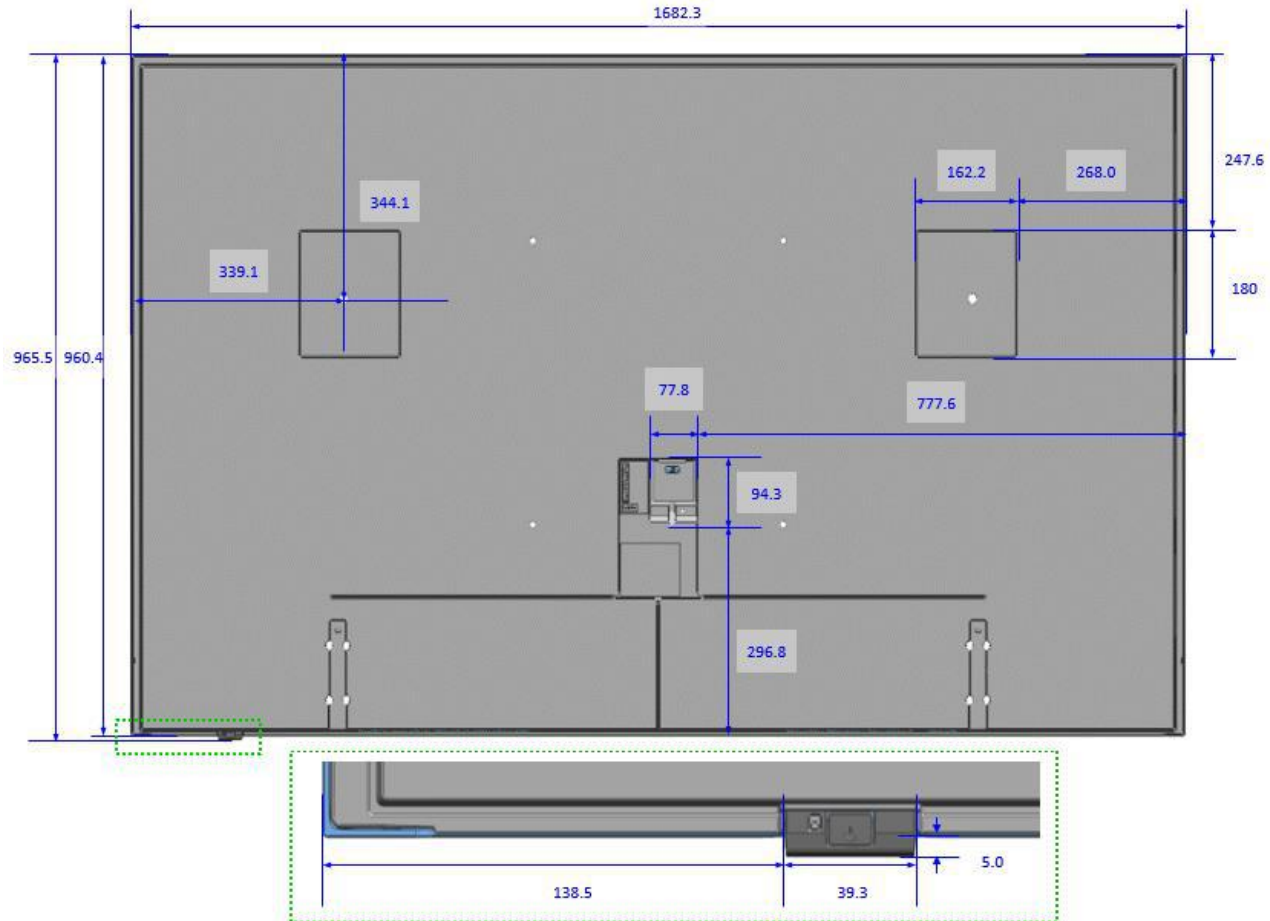

**Dimensions in millimeters (+ / - 0.1 mm)*

LS03A 65" Cover and Rear View Dimensions

LS03A Frame TV

**Dimensions in millimeters (+ / - 0.1 mm)*

LS03A 65" Cover and Rear Vent Area

LS03A Frame TV

**Dimensions in millimeters (+ / - 0.1 mm)*

LS03A 75" Cover and Rear View Dimensions

LS03A Frame TV

**Dimensions in millimeters (+ / - 0.1 mm)*

LS03A 75" Cover and Rear Vent Area

LS03A Frame TV

**Dimensions in millimeters (+ / - 0.1 mm)*

LS03A Frame TV

LS03A Frame TV

**Dimensions in millimeters (+ / - 0.1 mm)*

LS03A – One Connect BOX/Cable 43/50/55/65/75/85"

*Diameter : 3.35mm
Length : 5m

< TV >

< OCB >