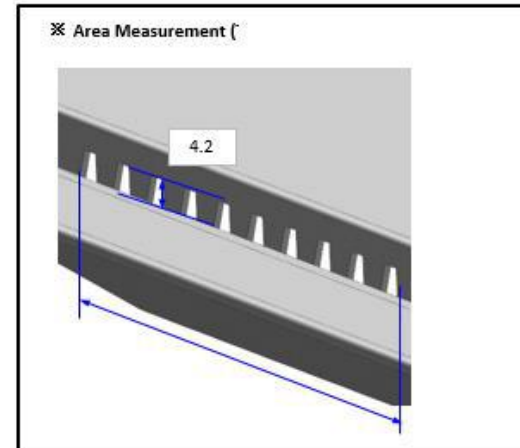

	LS03A					
	43"	50"	55"	65"	75"	85"
WALL MOUNT(AXB)	200*200	200*200	200*200	400*300	400*400	600*400
C	384.7	462.1	518.9	528.4	641.1	652.2
D	193.2	210.3	242.2	267.2	262.3	194.7
E	164.6	234.6	266.6	264.7	298.0	490.6

LS03A Frame TV

**Dimensions in millimeters (+ / - 0.1 mm)*

LS03A 43" Cover and Rear View Dimensions

LS03A Frame TV

**Dimensions in millimeters (+ / - 0.1 mm)*

LS03A 43" Cover and Rear Vent Area

LS03A Frame TV