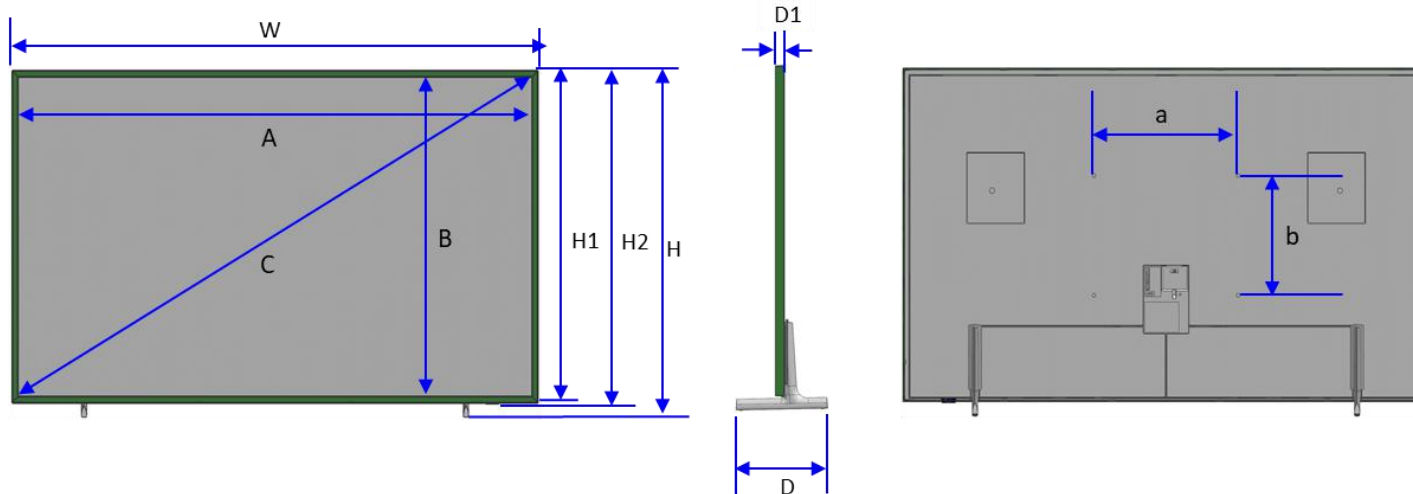

LS03A Frame TV

*Dimensions in millimeters (+ / - 0.1 mm)

LS03A 43/50/55/65/75/85" Set Dimension (w/Customizable Frame)

	43"	50"	55"	65"	75"	85"
SET (With stand) (W * H * D)	974.4*594.4*196.8	1129.0*681.7*227.8	1242.8*745.9*227.8 (F) 1243.2*746.1*227.8 (C)	1461.7*871.4*260.9 (F) 1461.9*871.6*260.9 (C)	1687.2*1001.0*315.8	1910.0*1124.9*347.9
SET (Without stand) (W * H1(H2) * D1)	974.4*562.6(565.3)*26.8	1129.0*649.6(652.3)*26.8	1242.8*713.6(717.3)*26.8 (F) 1243.2*714.0(717.4)*37.8 (C)	1461.7*836.8(839.5)*26.8 (F) 1461.9*837.1(839.6)*37.8 (C)	1687.2*965.2(967.9)*28.8	1910.0*1091.0(1093.7)*28.8
* Front Opening Area (A * B * C)	939.1*527.3*1077.0	1093.8*614.3*1254.5	1207.4*678.2*1384.8	1426.4*801.3*1636.1	1648.2*926.2*1890.6	1869.9*1050.9*2145.0
Wall Mount VESA) (a * b)	200*200	200*200	200*200	400*300	400*400	600*400

* 55"/65" (F) : Flat Type (C) : Chamfer Type

※ Height Type

1) H : Includes Rubber-Foot
2) H1 : Representative Dimension. Outermost dimension of Chassis-Front.
3) H2 : Includes Logo