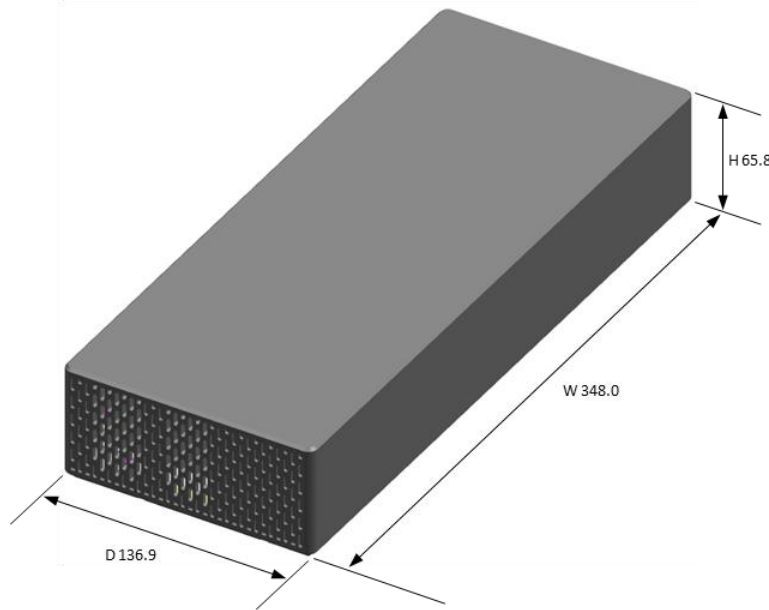

**Dimensions in millimeters (+ / - 0.1 mm)*

LS03A Frame TV

**Dimensions in millimeters (+ / - 0.1 mm)*

2021 New Model IR Sensor Information

Product	Series	Inch	Item	Sensor Position	DIMENSION		
					A	B	C
The Frame	LS03A	85	QN85LS03AAFZXZ	Right	1,700.5	39.3	164.5
		75	QN75LS03AAFZXZ	Right	1,504.5	39.3	138.5
		65	QN65LS03AAFZXZ	Right	1,312.3	39.3	105.2
		55	QN55LS03AAFZXZ	Right	1,106.8	39.3	91.8
		50	QN50LS03AAFZXZ	Right	1,000.0	39.3	84.8
		43	QN43LS03AAFZXZ	Right	858.9	39.3	71.3

LS03A Frame TV

**Dimensions in millimeters (+ / - 0.1 mm)*

LS03A – One Connect BOX/Cable 43/50/55/65/75/85"

*Diameter : 3.35mm
Length : 5m

< TV >

< OCB >