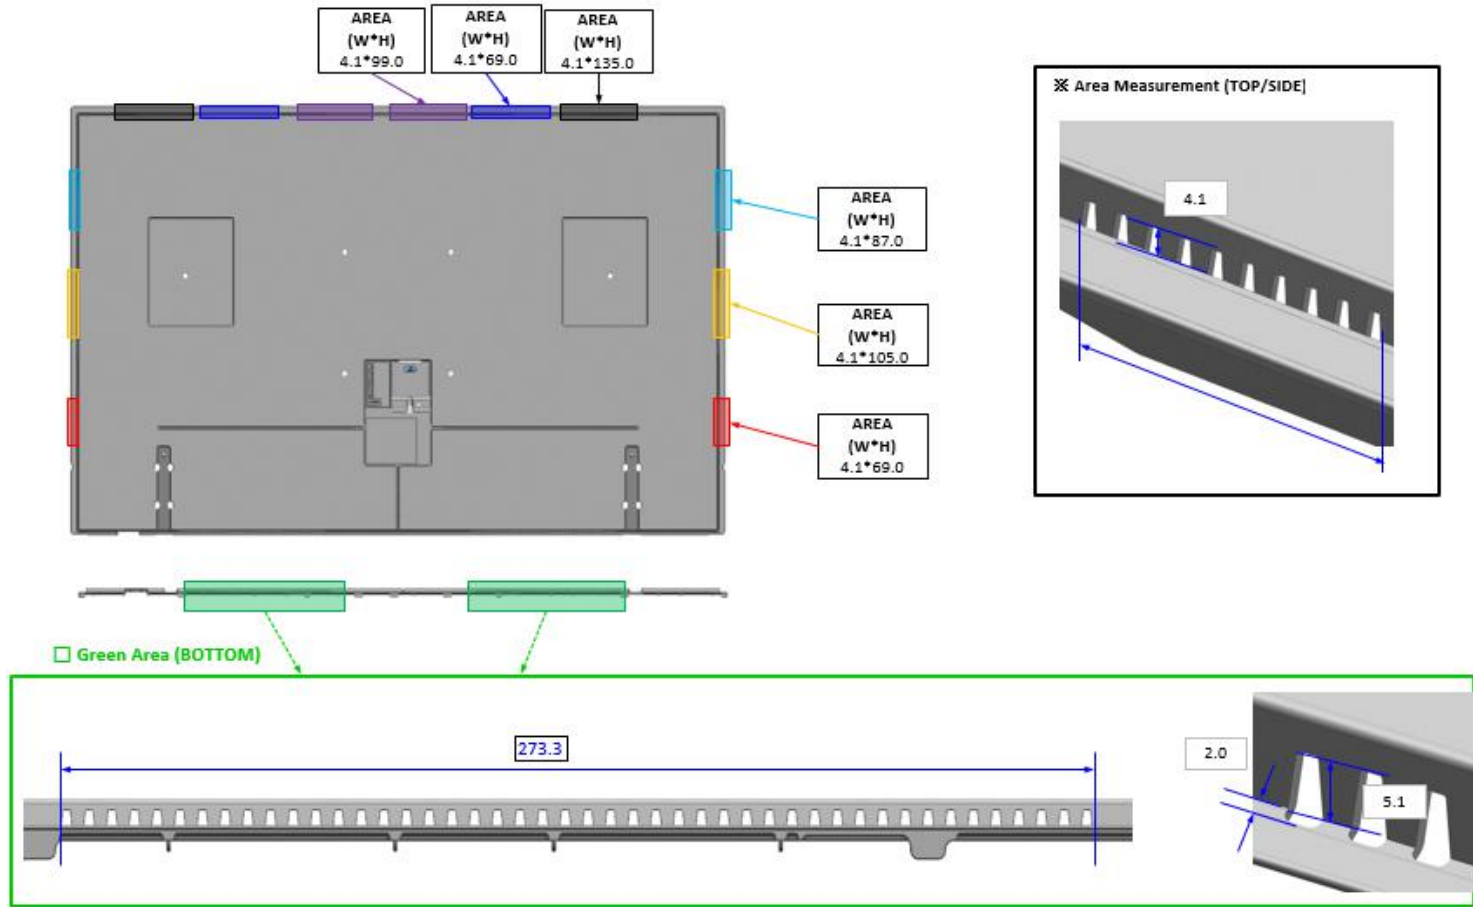

**Dimensions in millimeters (+ / - 0.1 mm)*

LS03A 50" Cover and Rear View Dimensions

LS03A Frame TV

**Dimensions in millimeters (+ / - 0.1 mm)*

LS03A 50" Cover and Rear Vent Area

THERE IS NO VENT AT THE BOTTOM

LS03A Frame TV

**Dimensions in millimeters (+ / - 0.1 mm)*

LS03A 55" Cover and Rear View Dimensions

LS03A Frame TV

**Dimensions in millimeters (+ / - 0.1 mm)*

LS03A 55" Cover and Rear Vent Area

LS03A Frame TV

**Dimensions in millimeters (+ / - 0.1 mm)*

LS03A 65" Cover and Rear View Dimensions

LS03A Frame TV

**Dimensions in millimeters (+ / - 0.1 mm)*

LS03A 65" Cover and Rear Vent Area

LS03A Frame TV

**Dimensions in millimeters (+ / - 0.1 mm)*

LS03A Frame TV

**Dimensions in millimeters (+ / - 0.1 mm)*

LS03A – One Connect BOX/Cable 43/50/55/65/75/85"

*Diameter : 3.35mm
Length : 5m

< TV >

< OCB >