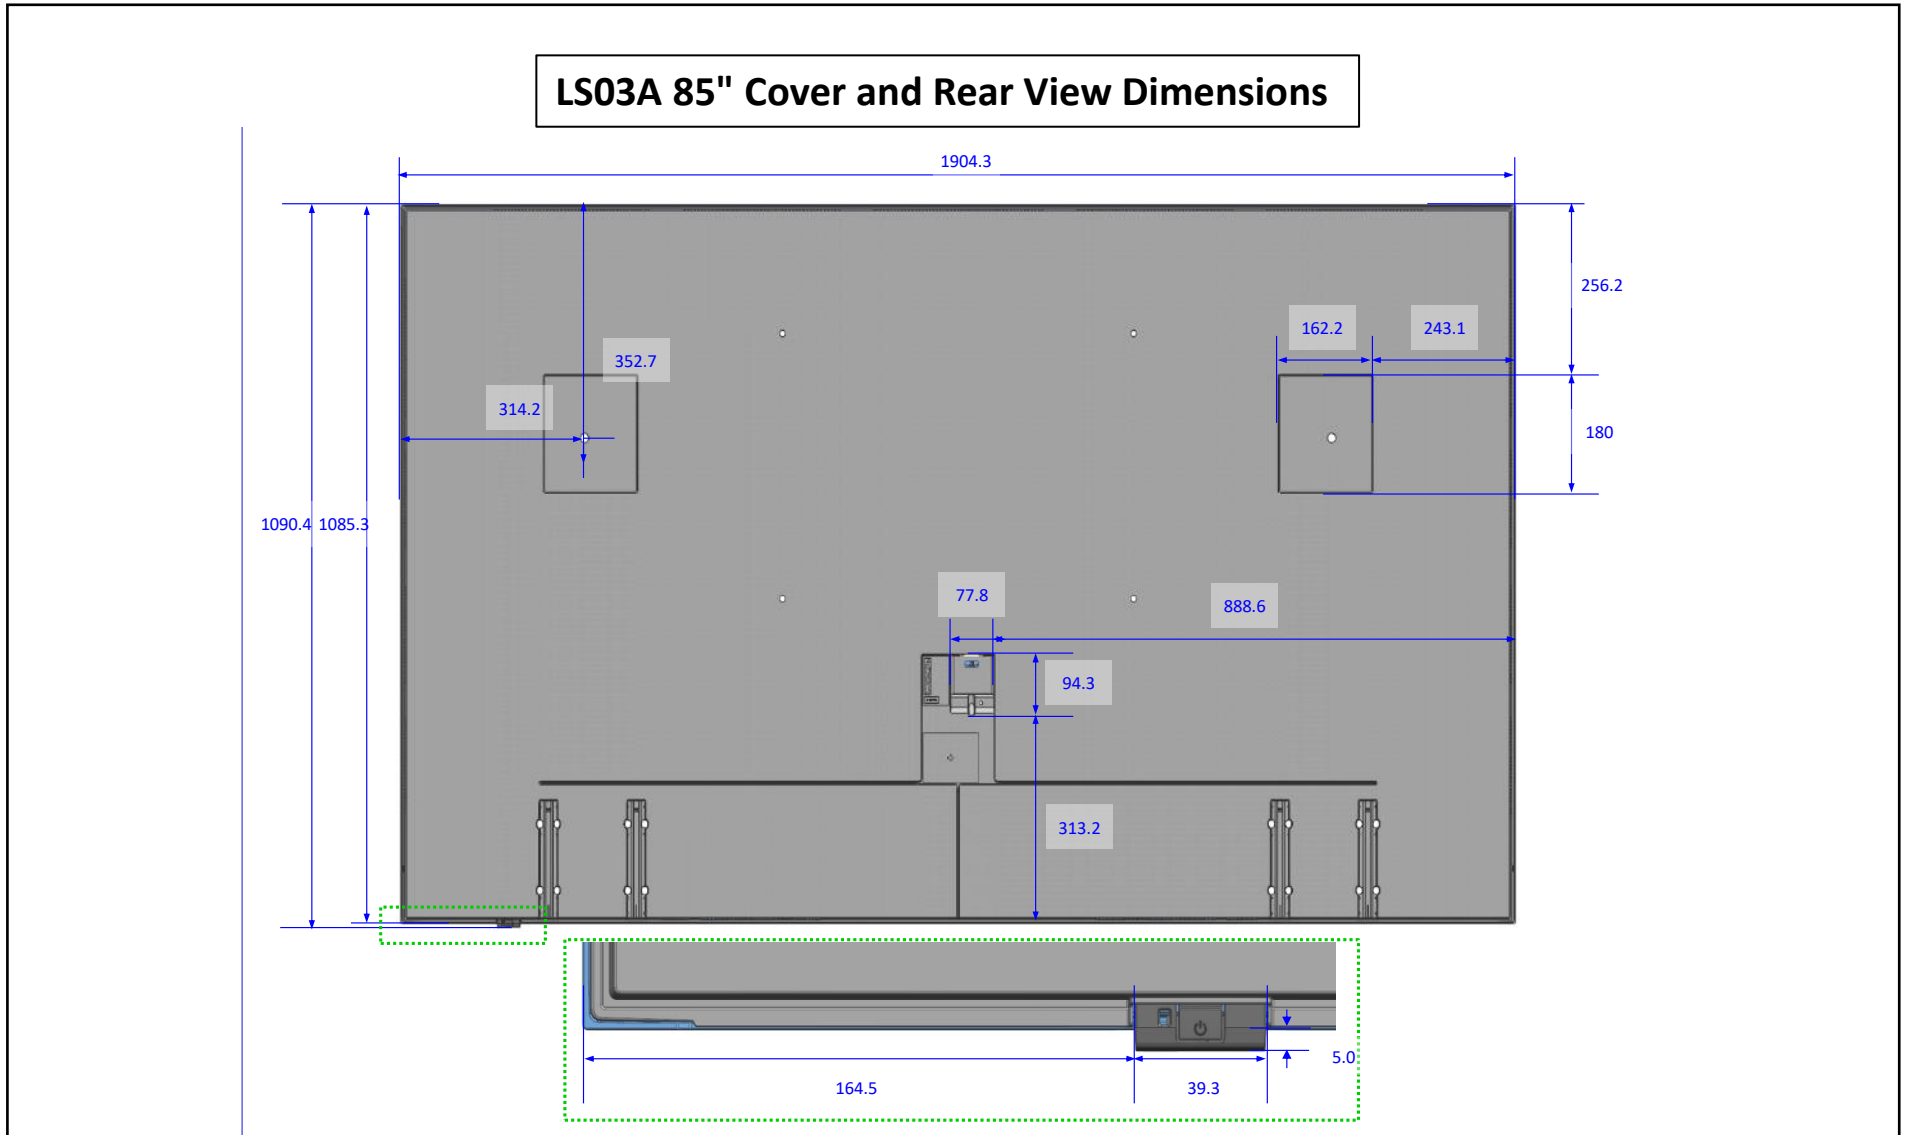

**Dimensions in millimeters (+ / - 0.1 mm)*

LS03A 65" Cover and Rear View Dimensions

LS03A Frame TV

**Dimensions in millimeters (+ / - 0.1 mm)*

LS03A 65" Cover and Rear Vent Area

LS03A Frame TV

**Dimensions in millimeters (+ / - 0.1 mm)*

LS03A 75" Cover and Rear View Dimensions

LS03A Frame TV

**Dimensions in millimeters (+ / - 0.1 mm)*

LS03A 75" Cover and Rear Vent Area

LS03A Frame TV

**Dimensions in millimeters (+ / - 0.1 mm)*

LS03A Frame TV

**Dimensions in millimeters (+ / - 0.1 mm)*

LS03A Frame TV

**Dimensions in millimeters (+ / - 0.1 mm)*

2021 New Model IR Sensor Information

Product	Series	Inch	Item	Sensor Position	DIMENSION		
					A	B	C
The Frame	LS03A	85	QN85LS03AAFZXZ	Right	1,700.5	39.3	164.5
		75	QN75LS03AAFZXZ	Right	1,504.5	39.3	138.5
		65	QN65LS03AAFZXZ	Right	1,312.3	39.3	105.2
		55	QN55LS03AAFZXZ	Right	1,106.8	39.3	91.8
		50	QN50LS03AAFZXZ	Right	1,000.0	39.3	84.8
		43	QN43LS03AAFZXZ	Right	858.9	39.3	71.3

LS03A Frame TV

**Dimensions in millimeters (+ / - 0.1 mm)*

LS03A – One Connect BOX/Cable 43/50/55/65/75/85"

*Diameter : 3.35mm
Length : 5m

< TV >

< OCB >