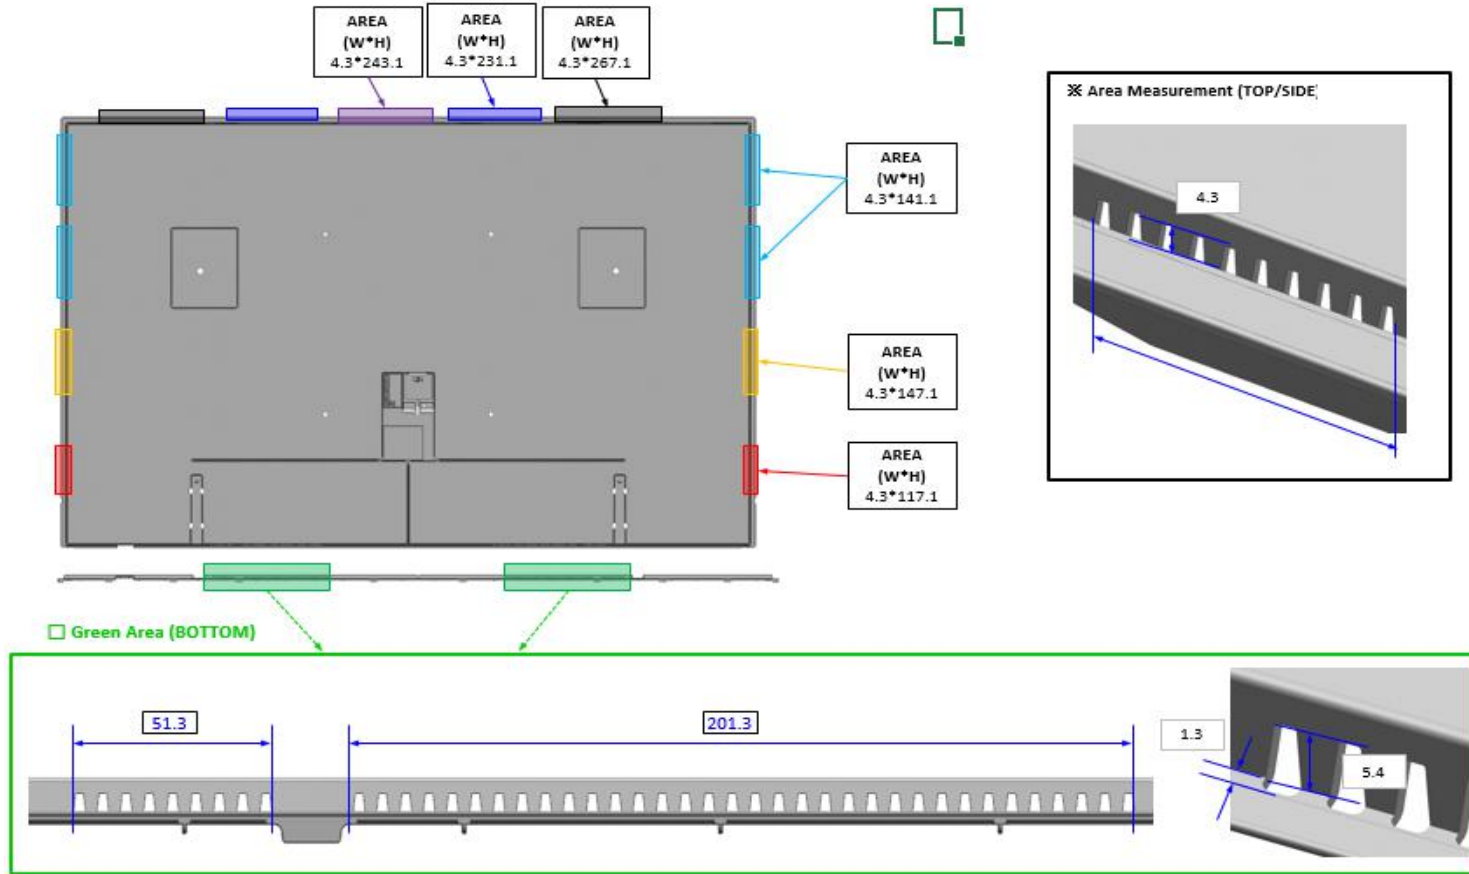

**Dimensions in millimeters (+ / - 0.1 mm)*

LS03A 65" Cover and Rear View Dimensions

LS03A Frame TV

**Dimensions in millimeters (+ / - 0.1 mm)*

LS03A 65" Cover and Rear Vent Area

LS03A Frame TV

**Dimensions in millimeters (+ / - 0.1 mm)*

LS03A 75" Cover and Rear View Dimensions

LS03A Frame TV

**Dimensions in millimeters (+ / - 0.1 mm)*

LS03A 75" Cover and Rear Vent Area

LS03A Frame TV

**Dimensions in millimeters (+ / - 0.1 mm)*

LS03A Frame TV

**Dimensions in millimeters (+ / - 0.1 mm)*

LS03A Frame TV

**Dimensions in millimeters (+ / - 0.1 mm)*

2021 New Model IR Sensor Information

Product	Series	Inch	Item	Sensor Position	DIMENSION		
					A	B	C
The Frame	LS03A	85	QN85LS03AAFZXZ	Right	1,700.5	39.3	164.5
		75	QN75LS03AAFZXZ	Right	1,504.5	39.3	138.5
		65	QN65LS03AAFZXZ	Right	1,312.3	39.3	105.2
		55	QN55LS03AAFZXZ	Right	1,106.8	39.3	91.8
		50	QN50LS03AAFZXZ	Right	1,000.0	39.3	84.8
		43	QN43LS03AAFZXZ	Right	858.9	39.3	71.3

LS03A Frame TV

**Dimensions in millimeters (+ / - 0.1 mm)*

LS03A – One Connect BOX/Cable 43/50/55/65/75/85"

*Diameter : 3.35mm
Length : 5m

< TV >

< OCB >