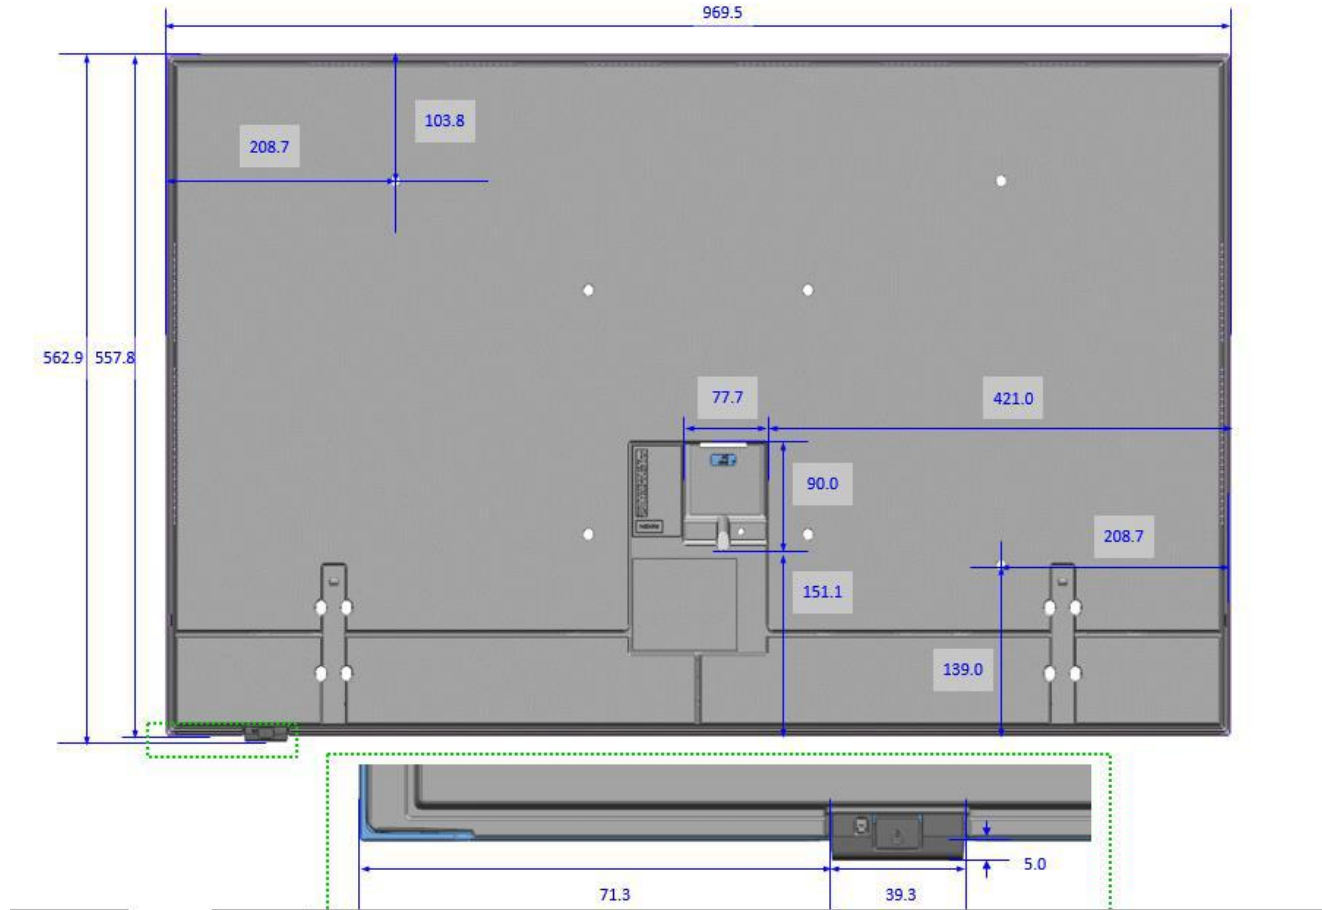

LS03A Frame TV

*Dimensions in millimeters (+ / - 0.1 mm)