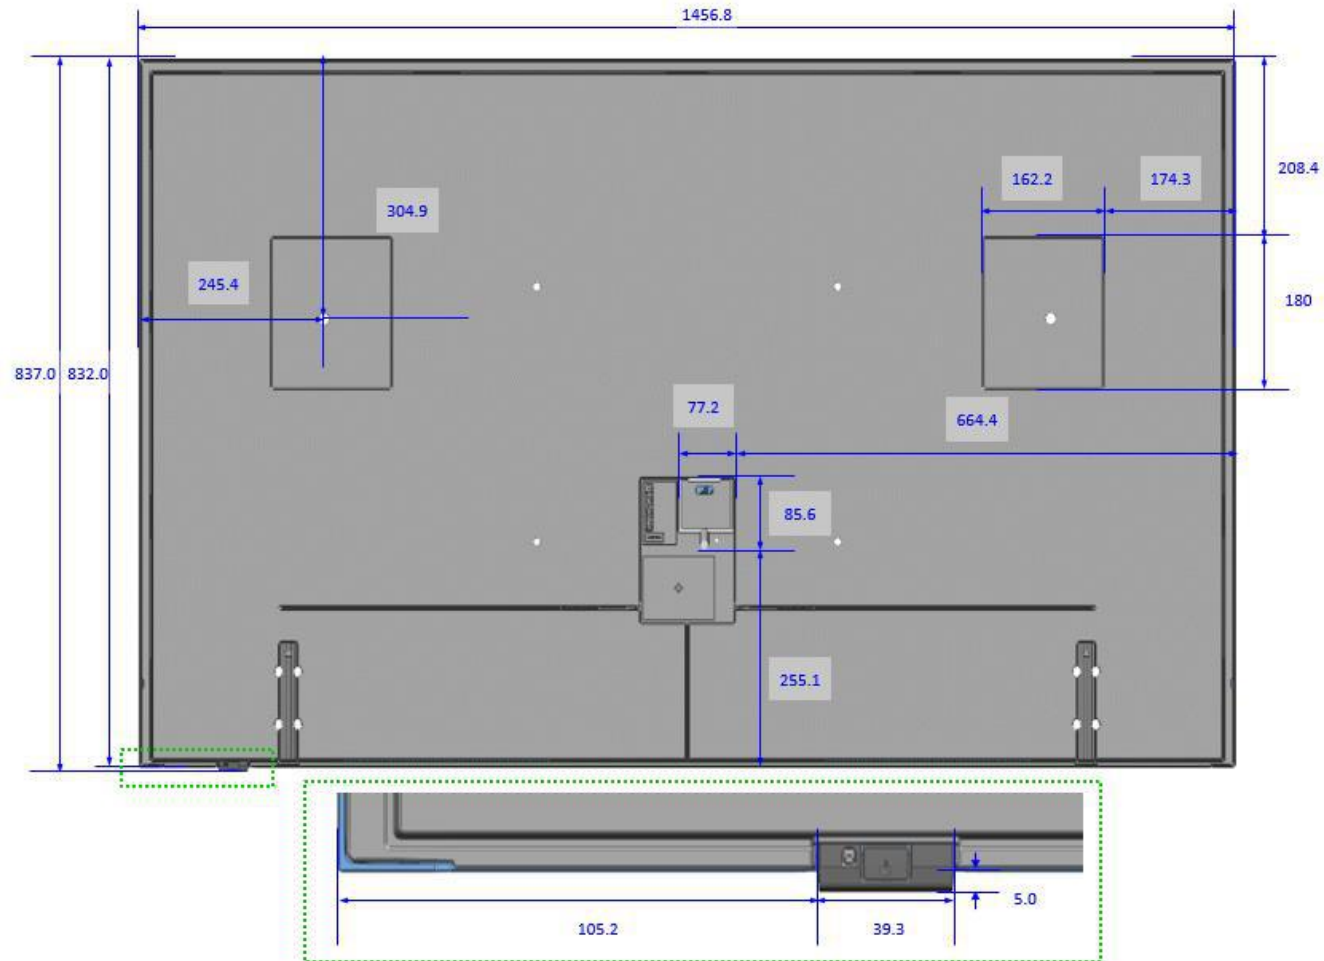

**Dimensions in millimeters (+ / - 0.1 mm)*

LS03A 50" Cover and Rear View Dimensions

LS03A Frame TV

**Dimensions in millimeters (+ / - 0.1 mm)*

LS03A 50" Cover and Rear Vent Area

THERE IS NO VENT AT THE BOTTOM

LS03A Frame TV

**Dimensions in millimeters (+ / - 0.1 mm)*

LS03A 55" Cover and Rear View Dimensions

LS03A Frame TV

**Dimensions in millimeters (+ / - 0.1 mm)*

LS03A 55" Cover and Rear Vent Area

LS03A Frame TV

**Dimensions in millimeters (+ / - 0.1 mm)*

LS03A 65" Cover and Rear View Dimensions

LS03A Frame TV

**Dimensions in millimeters (+ / - 0.1 mm)*

LS03A 65" Cover and Rear Vent Area

LS03A Frame TV

**Dimensions in millimeters (+ / - 0.1 mm)*

LS03A Frame TV

**Dimensions in millimeters (+ / - 0.1 mm)*

LS03A – One Connect BOX/Cable 43/50/55/65/75/85"

*Diameter : 3.35mm
Length : 5m

< TV >

< OCB >