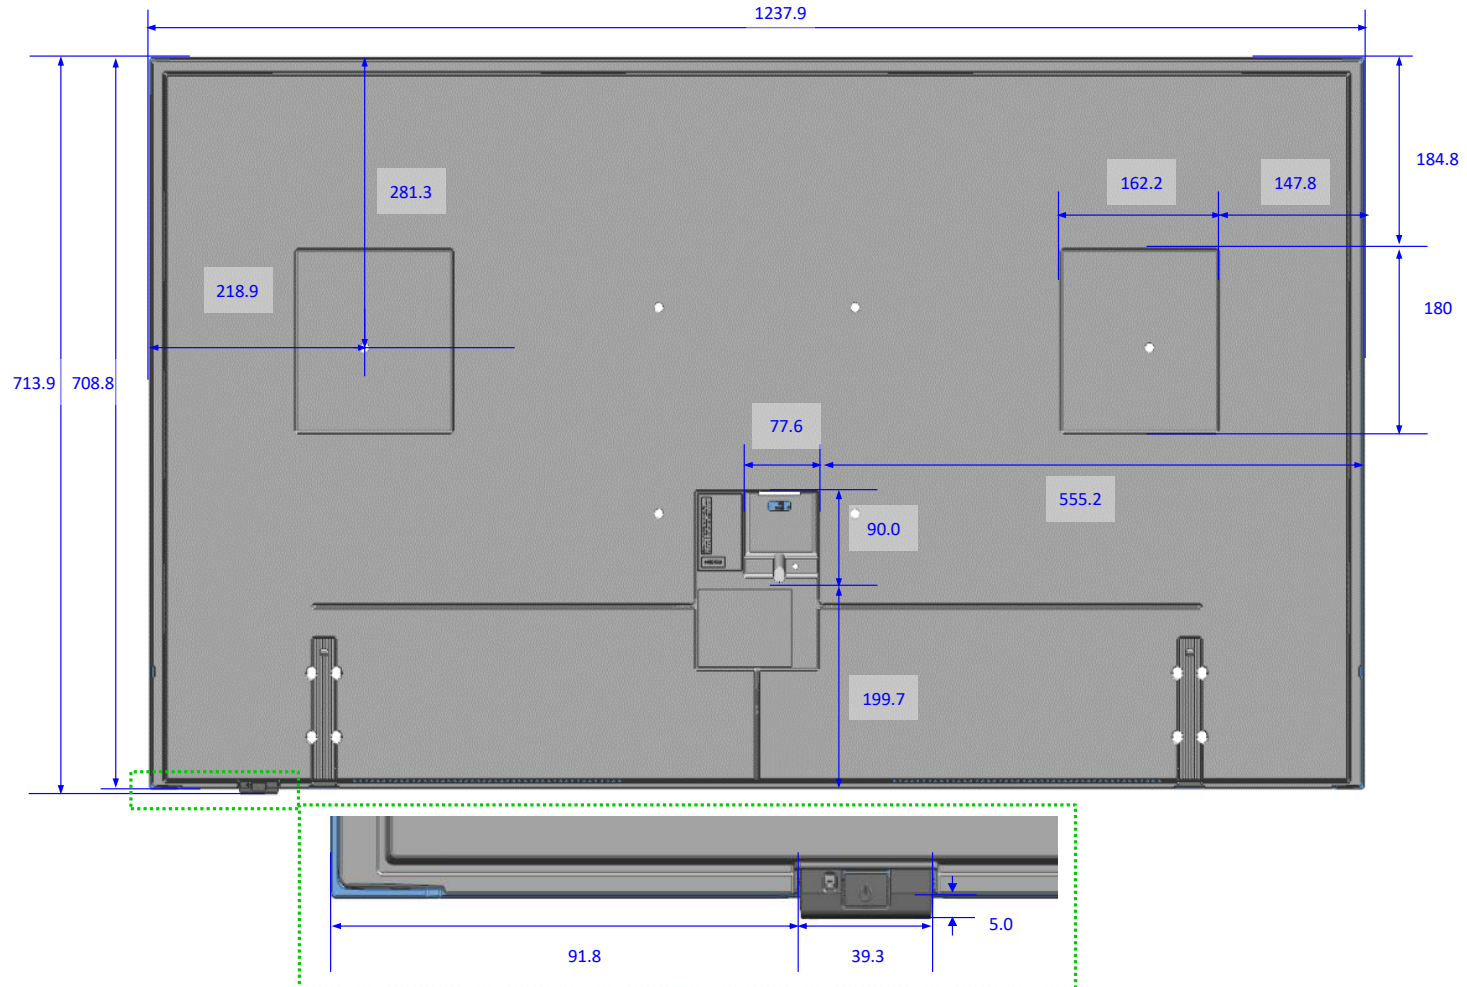

**Dimensions in millimeters (+ / - 0.1 mm)*

LS03A 50" Cover and Rear View Dimensions

LS03A Frame TV

**Dimensions in millimeters (+ / - 0.1 mm)*

LS03A 50" Cover and Rear Vent Area

THERE IS NO VENT AT THE BOTTOM

LS03A Frame TV

**Dimensions in millimeters (+ / - 0.1 mm)*

LS03A 55" Cover and Rear View Dimensions

LS03A Frame TV

**Dimensions in millimeters (+ / - 0.1 mm)*

LS03A 55" Cover and Rear Vent Area

LS03A Frame TV

**Dimensions in millimeters (+ / - 0.1 mm)*

LS03A 65" Cover and Rear View Dimensions

LS03A Frame TV

**Dimensions in millimeters (+ / - 0.1 mm)*

LS03A 65" Cover and Rear Vent Area

LS03A Frame TV

**Dimensions in millimeters (+ / - 0.1 mm)*

LS03A Frame TV

**Dimensions in millimeters (+ / - 0.1 mm)*

LS03A – One Connect BOX/Cable 43/50/55/65/75/85"

*Diameter : 3.35mm
Length : 5m

< TV >

< OCB >