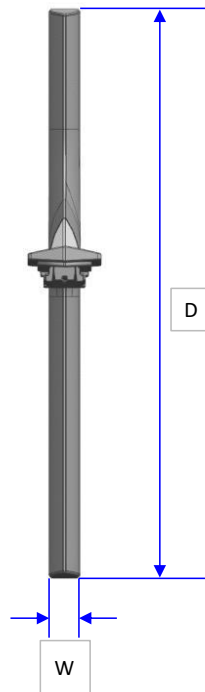

LS03A Frame TV

***Dimensions in millimeters (+ / - 0.1 mm)**

LS03A 43/50/55/65/75/85" Set Dimension

	43"	50"	55"	65"	75"	85"
SET(With stand) (W * H * D)	969.5*591.9*196.8	1124.1*679.2*227.8	1237.9*743.4*227.8	1456.8*868.9*260.9	1682.3*998.5*315.8	1904.3*1122.4*347.9
SET(Without stand) (W * H1(H2) * D1)	969.5*557.8(562.9)*24.9	1124.1*644.9(649.9)*24.9	1237.9*708.8(713.9)*24.9	1456.8*831.9(837.0)*24.9	1682.3*960.4(965.5)*26.9	1904.3*1085.3(1090.4)*26.9
* Front Opening Area (A * B * C)	944.6*532.8*1084.5	1099.2*619.8*1261.9	1213.0*683.8*1392.5	1431.9*806.9*1643.6	1655.6*933.7*1900.7	1875.4*1056.4*2152.5
Wall Mount (VESA) (a * b)	200*200	200*200	200*200	400*300	400*400	600*400
Packing Out (W * H * D)	1087*677*165	1251*775*174	1405*846*185	1614*950*191	1839*1113*207	2087*1249*235
			1405*846*185			
Net Weight (With stand) Kg	8.9	12.2	17.0	22.5	35.6	45.1
Net Weight (Without stand) Kg	8.6	11.8	16.6	22.1	35.0	44.2
Gross Weight Kg	15.5	20.9	26.9	35.1	50.4	63.8
			26.0			
Loading Q'ty (Unit) 20ft/40ft/40ft-HC/45ft/53ft	180/378/378/504/567	100/220/330/396/486	80/160/240/230/396	70/140/140/192/228	30/60/120/140/170	20/50/50/60/150

※ Height Type
 1) H : Includes Rubber-Foot
 2) H1 : Representative Dimension. Outermost dimension of Chassis-Front.
 3) H2 : Includes Logo

LS03A Frame TV

**Dimensions in millimeters (+ / - 0.1 mm)*

LS03A 43/50/55/65/75/85" Set Dimension (w/Customizable Frame)

* 55"/65" (F) : Flat Type (C) : Chamfer Type

※ Height Type

- 1) H : Includes Rubber-Foot
- 2) H1 : Representative Dimension. Outermost dimension of Chassis-Front.
- 3) H2 : Includes Logo

LS03A Frame TV

**Dimensions in millimeters (+ / - 0.1 mm)*

LS03A Stand Dimension

STAND (W*H*D)	LS03A (W/W)				
	43"	50"/55"	65"	75"	85"
	14.0*208.9*196.8	15.0*216.8*227.8	16.0*229.3*260.9	20.0*240.6*315.8	20.0*258.6*347.9

***Includes Rubber**

LS03A Frame TV

**Dimensions in millimeters (+ / - 0.1 mm)*