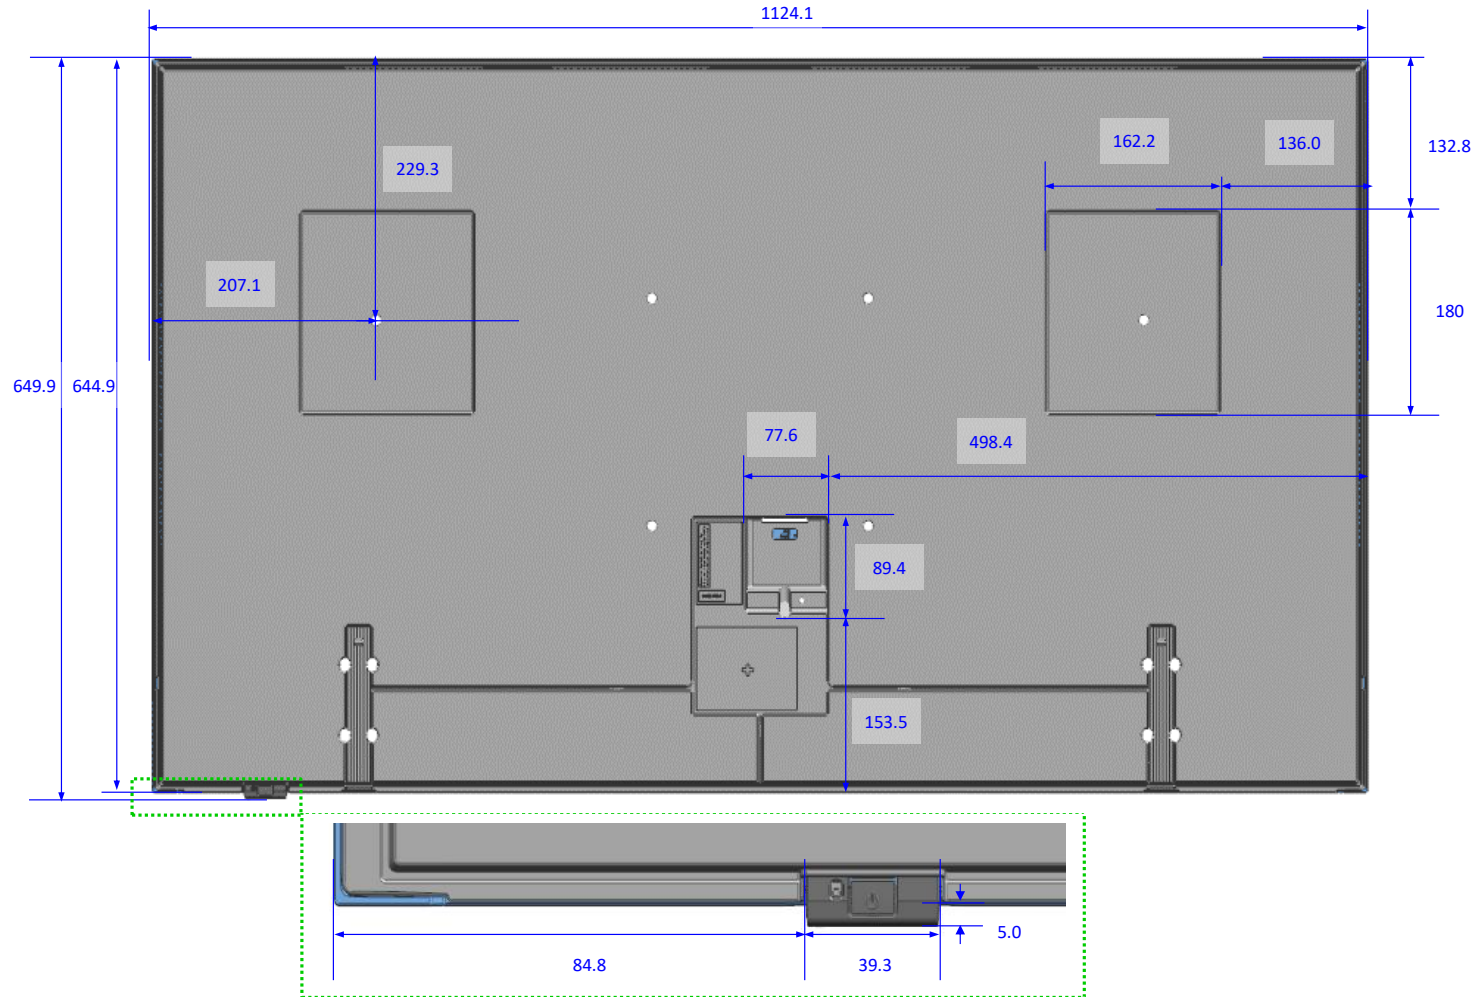

	LS03A					
	43"	50"	55"	65"	75"	85"
WALL MOUNT(AXB)	200*200	200*200	200*200	400*300	400*400	600*400
C	384.7	462.1	518.9	528.4	641.1	652.2
D	193.2	210.3	242.2	267.2	262.3	194.7
E	164.6	234.6	266.6	264.7	298.0	490.6

LS03A Frame TV

**Dimensions in millimeters (+ / - 0.1 mm)*

LS03A 43" Cover and Rear View Dimensions

LS03A Frame TV

**Dimensions in millimeters (+ / - 0.1 mm)*

LS03A 43" Cover and Rear Vent Area

LS03A Frame TV

**Dimensions in millimeters (+ / - 0.1 mm)*

LS03A 50" Cover and Rear View Dimensions

LS03A Frame TV

**Dimensions in millimeters (+ / - 0.1 mm)*

LS03A 50" Cover and Rear Vent Area

THERE IS NO VENT AT THE BOTTOM