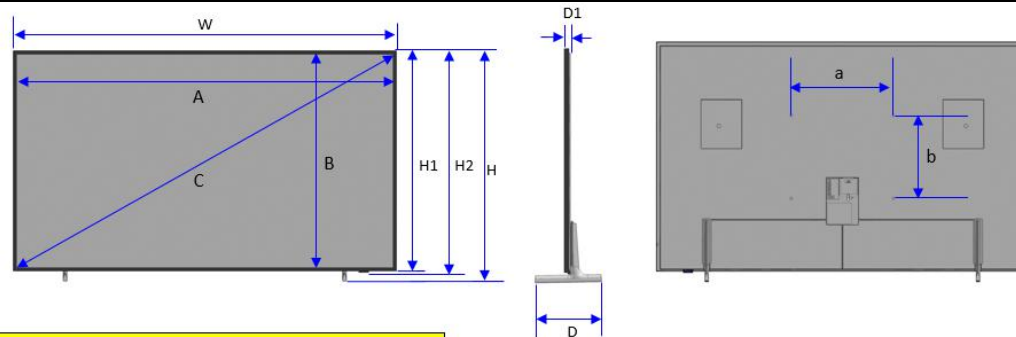

LS03A Frame TV

***Dimensions in millimeters (+ / - 0.1 mm)**

LS03A 43/50/55/65/75/85" Set Dimension

	43"	50"	55"	65"	75"	85"
SET(With stand) (W * H * D)	969.5*591.9*196.8	1124.1*679.2*227.8	1237.9*743.4*227.8	1456.8*868.9*260.9	1682.3*998.5*315.8	1904.3*1122.4*347.9
SET(Without stand) (W * H1(H2) * D1)	969.5*557.8(562.9)*24.9	1124.1*644.9(649.9)*24.9	1237.9*708.8(713.9)*24.9	1456.8*831.9(837.0)*24.9	1682.3*960.4(965.5)*26.9	1904.3*1085.3(1090.4)*26.9
* Front Opening Area (A * B * C)	944.6*532.8*1084.5	1099.2*619.8*1261.9	1213.0*683.8*1392.5	1431.9*806.9*1643.6	1655.6*933.7*1900.7	1875.4*1056.4*2152.5
Wall Mount (VESA) (a * b)	200*200	200*200	200*200	400*300	400*400	600*400
Packing Out (W * H * D)	1087*677*165	1251*775*174	1405*846*185	1614*950*191	1839*1113*207	2087*1249*235
			1405*846*185			
Net Weight (With stand) Kg	8.9	12.2	17.0	22.5	35.6	45.1
Net Weight (Without stand) Kg	8.6	11.8	16.6	22.1	35.0	44.2
Gross Weight Kg	15.5	20.9	26.9	35.1	50.4	63.8
			26.0			
Loading Q'ty (Unit) 20ft/40ft/40ft-HC/45ft/53ft	180/378/378/504/567	100/220/330/396/486	80/160/240/230/396	70/140/140/192/228	30/60/120/140/170	20/50/50/60/150

※ Height Type
 1) H : Includes Rubber-Foot
 2) H1 : Representative Dimension. Outermost dimension of Chassis-Front.
 3) H2 : Includes Logo

LS03A Frame TV

**Dimensions in millimeters (+ / - 0.1 mm)*

LS03A 43/50/55/65/75/85" Set Dimension (w/Customizable Frame)