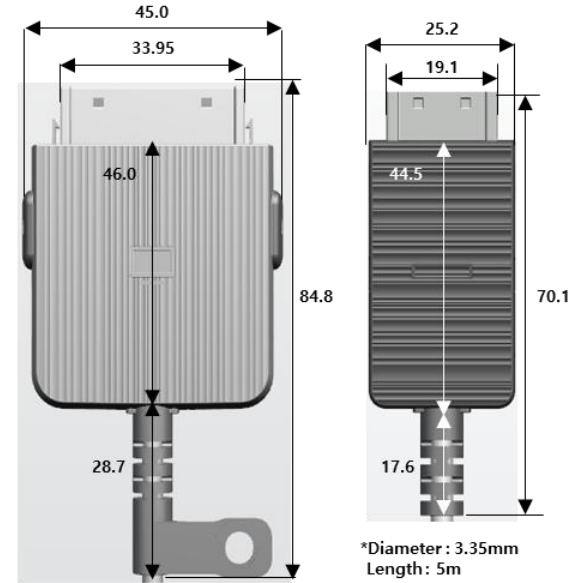

**Dimensions in millimeters (+ / - 0.1 mm)*

LS03A 65" Cover and Rear View Dimensions

LS03A Frame TV

**Dimensions in millimeters (+ / - 0.1 mm)*

LS03A 65" Cover and Rear Vent Area

LS03A Frame TV

**Dimensions in millimeters (+ / - 0.1 mm)*

LS03A 75" Cover and Rear View Dimensions

LS03A Frame TV

**Dimensions in millimeters (+ / - 0.1 mm)*

LS03A 75" Cover and Rear Vent Area

LS03A Frame TV

**Dimensions in millimeters (+ / - 0.1 mm)*

LS03A Frame TV

**Dimensions in millimeters (+ / - 0.1 mm)*

LS03A Frame TV

**Dimensions in millimeters (+ / - 0.1 mm)*

2021 New Model IR Sensor Information

Product	Series	Inch	Item	Sensor Position	DIMENSION		
					A	B	C
The Frame	LS03A	85	QN85LS03AAFZXZ	Right	1,700.5	39.3	164.5
		75	QN75LS03AAFZXZ	Right	1,504.5	39.3	138.5
		65	QN65LS03AAFZXZ	Right	1,312.3	39.3	105.2
		55	QN55LS03AAFZXZ	Right	1,106.8	39.3	91.8
		50	QN50LS03AAFZXZ	Right	1,000.0	39.3	84.8
		43	QN43LS03AAFZXZ	Right	858.9	39.3	71.3

LS03A Frame TV

**Dimensions in millimeters (+ / - 0.1 mm)*

LS03A – One Connect BOX/Cable 43/50/55/65/75/85"

*Diameter : 3.35mm
Length : 5m

< TV >

< OCB >