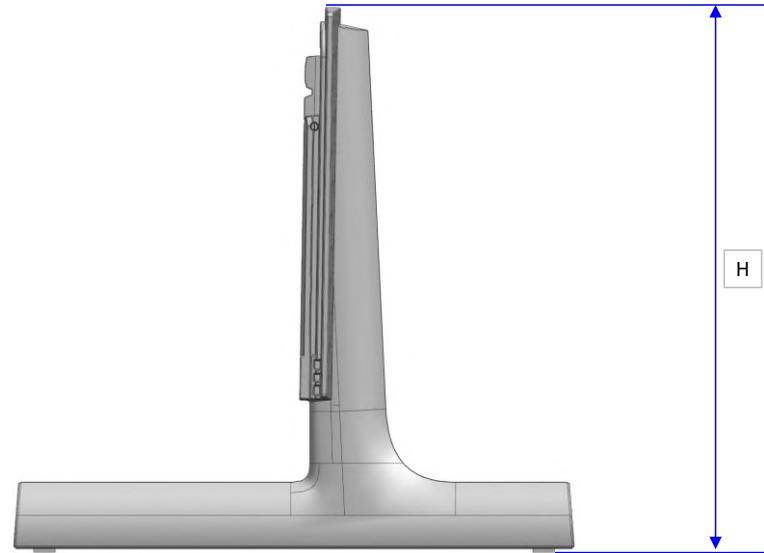

	43"	50"	55"	65"	75"	85"
SET (With stand) (W * H * D)	974.4*594.4*196.8	1129.0*681.7*227.8	1242.8*745.9*227.8 (F) 1243.2*746.1*227.8 (C)	1461.7*871.4*260.9 (F) 1461.9*871.6*260.9 (C)	1687.2*1001.0*315.8	1910.0*1124.9*347.9
SET (Without stand) (W * H1(H2) * D1)	974.4*562.6(565.3)*26.8	1129.0*649.6(652.3)*26.8	1242.8*713.6(717.3)*26.8 (F) 1243.2*714.0(717.4)*37.8 (C)	1461.7*836.8(839.5)*26.8 (F) 1461.9*837.1(839.6)*37.8 (C)	1687.2*965.2(967.9)*28.8	1910.0*1091.0(1093.7)*28.8
* Front Opening Area (A * B * C)	939.1*527.3*1077.0	1093.8*614.3*1254.5	1207.4*678.2*1384.8	1426.4*801.3*1636.1	1648.2*926.2*1890.6	1869.9*1050.9*2145.0
Wall Mount VESA) (a * b)	200*200	200*200	200*200	400*300	400*400	600*400

* 55"/65" (F) : Flat Type (C) : Chamfer Type

※ Height Type

- 1) H : Includes Rubber-Foot
- 2) H1 : Representative Dimension. Outermost dimension of Chassis-Front.
- 3) H2 : Includes Logo

LS03A Frame TV

**Dimensions in millimeters (+ / - 0.1 mm)*

LS03A Stand Dimension

STAND (W*H*D)	LS03A (W/W)				
	43"	50"/55"	65"	75"	85"
	14.0*208.9*196.8	15.0*216.8*227.8	16.0*229.3*260.9	20.0*240.6*315.8	20.0*258.6*347.9

***Includes Rubber**

LS03A Frame TV

**Dimensions in millimeters (+ / - 0.1 mm)*