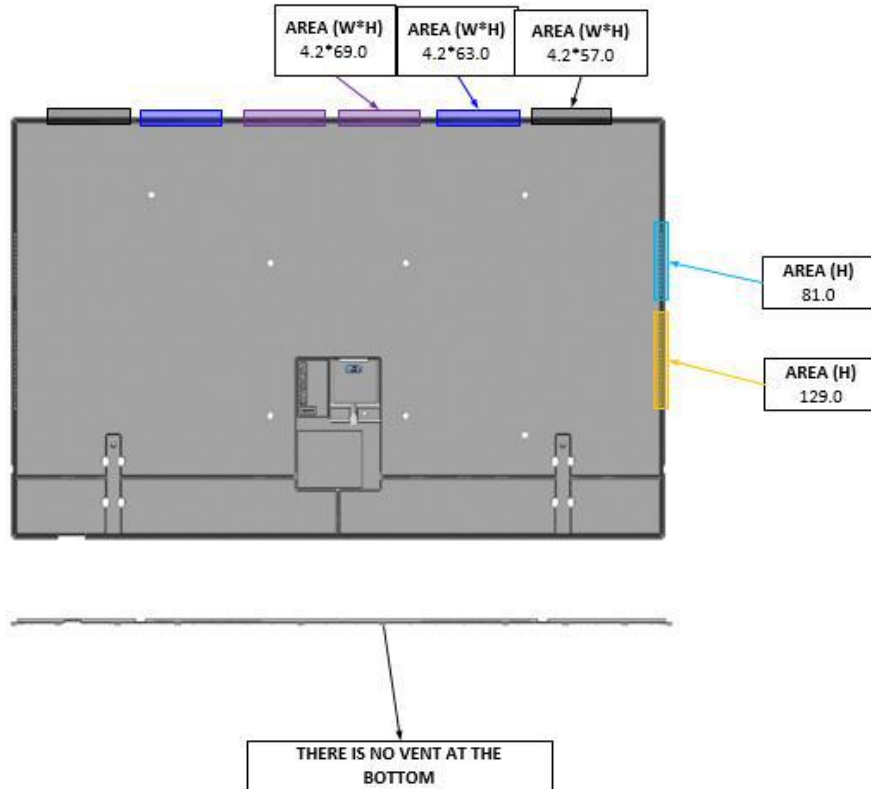

	LS03A					
	43"	50"	55"	65"	75"	85"
WALL MOUNT(AXB)	200*200	200*200	200*200	400*300	400*400	600*400
C	384.7	462.1	518.9	528.4	641.1	652.2
D	193.2	210.3	242.2	267.2	262.3	194.7
E	164.6	234.6	266.6	264.7	298.0	490.6

LS03A Frame TV

**Dimensions in millimeters (+ / - 0.1 mm)*

LS03A 43" Cover and Rear View Dimensions

LS03A Frame TV

**Dimensions in millimeters (+ / - 0.1 mm)*

LS03A 43" Cover and Rear Vent Area

LS03A Frame TV

**Dimensions in millimeters (+ / - 0.1 mm)*

LS03A 50" Cover and Rear View Dimensions

LS03A Frame TV

**Dimensions in millimeters (+ / - 0.1 mm)*

LS03A 50" Cover and Rear Vent Area

THERE IS NO VENT AT THE BOTTOM