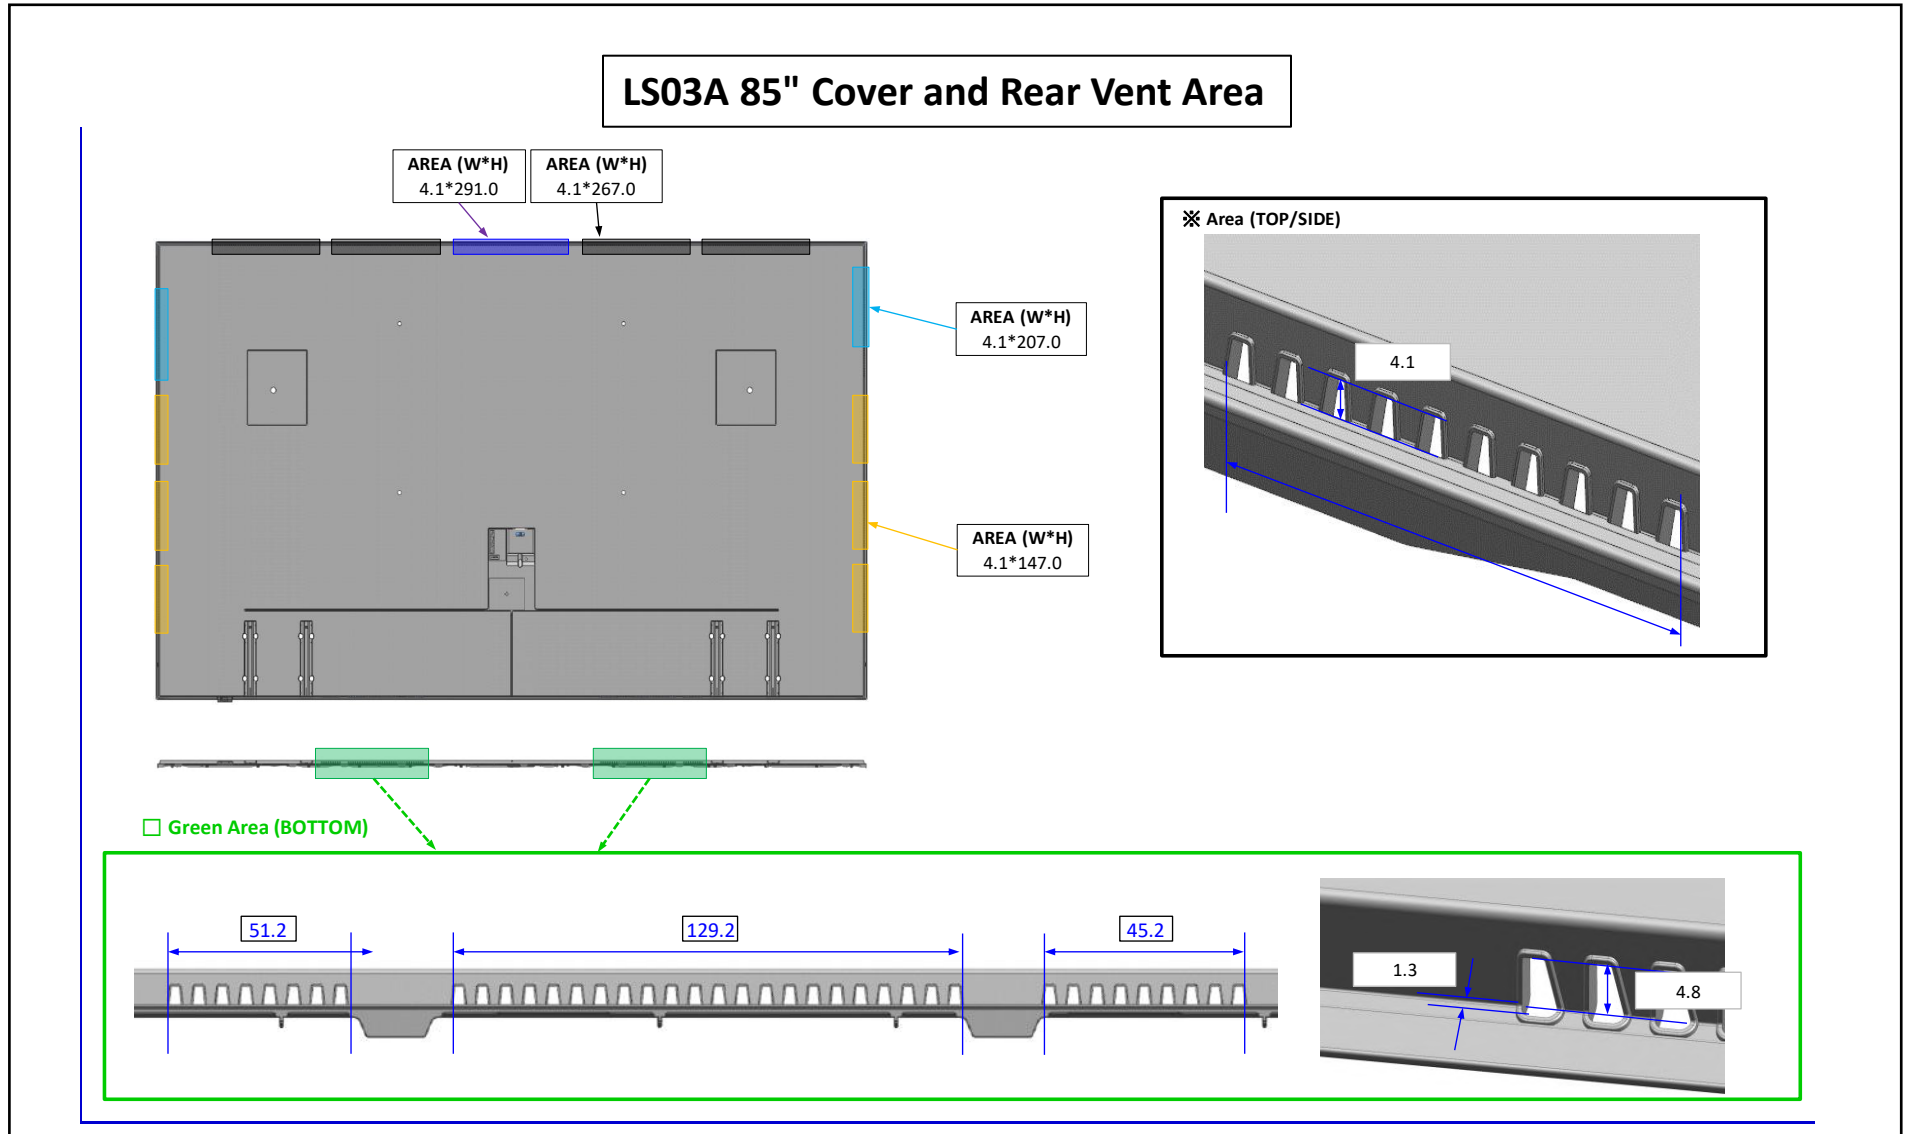

LS03A Frame TV

*Dimensions in millimeters (+ / - 0.1 mm)