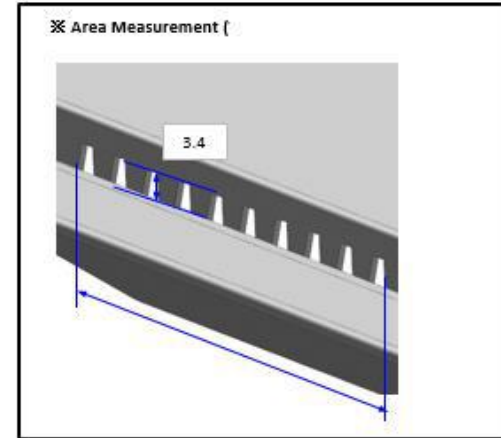

**Dimensions in millimeters (+ / - 0.1 mm)*

LS03A 50" Cover and Rear View Dimensions

LS03A Frame TV

**Dimensions in millimeters (+ / - 0.1 mm)*

LS03A 50" Cover and Rear Vent Area

THERE IS NO VENT AT THE BOTTOM