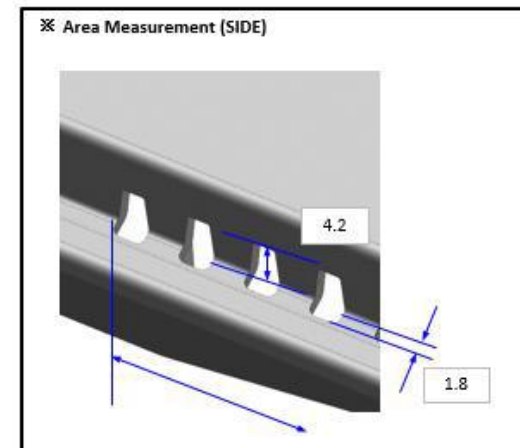

	LS03A					
	43"	50"	55"	65"	75"	85"
WALL MOUNT(AXB)	200*200	200*200	200*200	400*300	400*400	600*400
C	384.7	462.1	518.9	528.4	641.1	652.2
D	193.2	210.3	242.2	267.2	262.3	194.7
E	164.6	234.6	266.6	264.7	298.0	490.6

LS03A Frame TV

**Dimensions in millimeters (+ / - 0.1 mm)*

LS03A 43" Cover and Rear View Dimensions

LS03A Frame TV

**Dimensions in millimeters (+ / - 0.1 mm)*

LS03A 43" Cover and Rear Vent Area

LS03A Frame TV

**Dimensions in millimeters (+ / - 0.1 mm)*

LS03A 50" Cover and Rear View Dimensions

LS03A Frame TV

**Dimensions in millimeters (+ / - 0.1 mm)*

LS03A 50" Cover and Rear Vent Area

THERE IS NO VENT AT THE BOTTOM