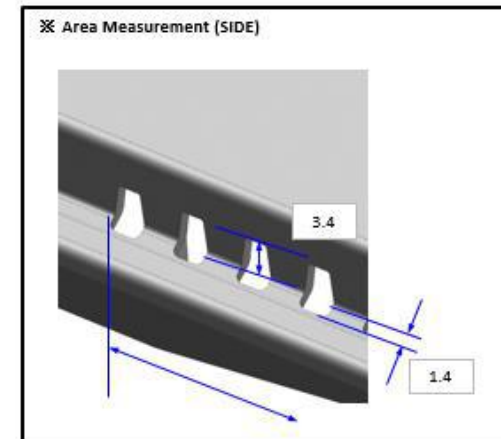

	LS03A					
	43"	50"	55"	65"	75"	85"
WALL MOUNT(AXB)	200*200	200*200	200*200	400*300	400*400	600*400
C	384.7	462.1	518.9	528.4	641.1	652.2
D	193.2	210.3	242.2	267.2	262.3	194.7
E	164.6	234.6	266.6	264.7	298.0	490.6

**Dimensions in millimeters (+ / - 0.1 mm)*

LS03A 50" Cover and Rear View Dimensions

LS03A Frame TV

**Dimensions in millimeters (+ / - 0.1 mm)*

LS03A 50" Cover and Rear Vent Area

THERE IS NO VENT AT THE BOTTOM