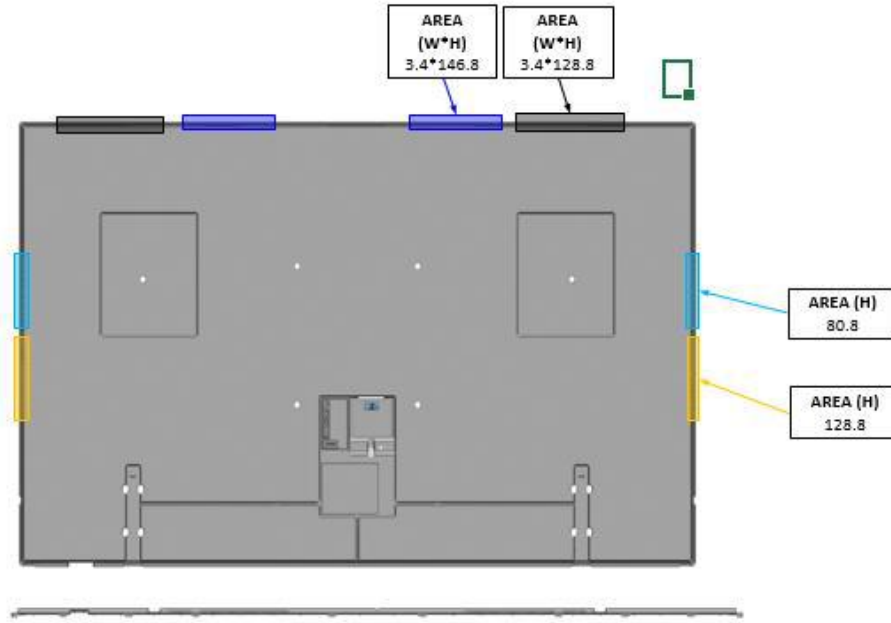

**Dimensions in millimeters (+ / - 0.1 mm)*

LS03A 50" Cover and Rear View Dimensions

LS03A Frame TV

**Dimensions in millimeters (+ / - 0.1 mm)*

LS03A 50" Cover and Rear Vent Area

THERE IS NO VENT AT THE BOTTOM

LS03A Frame TV

**Dimensions in millimeters (+ / - 0.1 mm)*

LS03A 55" Cover and Rear View Dimensions

LS03A Frame TV

**Dimensions in millimeters (+ / - 0.1 mm)*

LS03A 55" Cover and Rear Vent Area

LS03A Frame TV