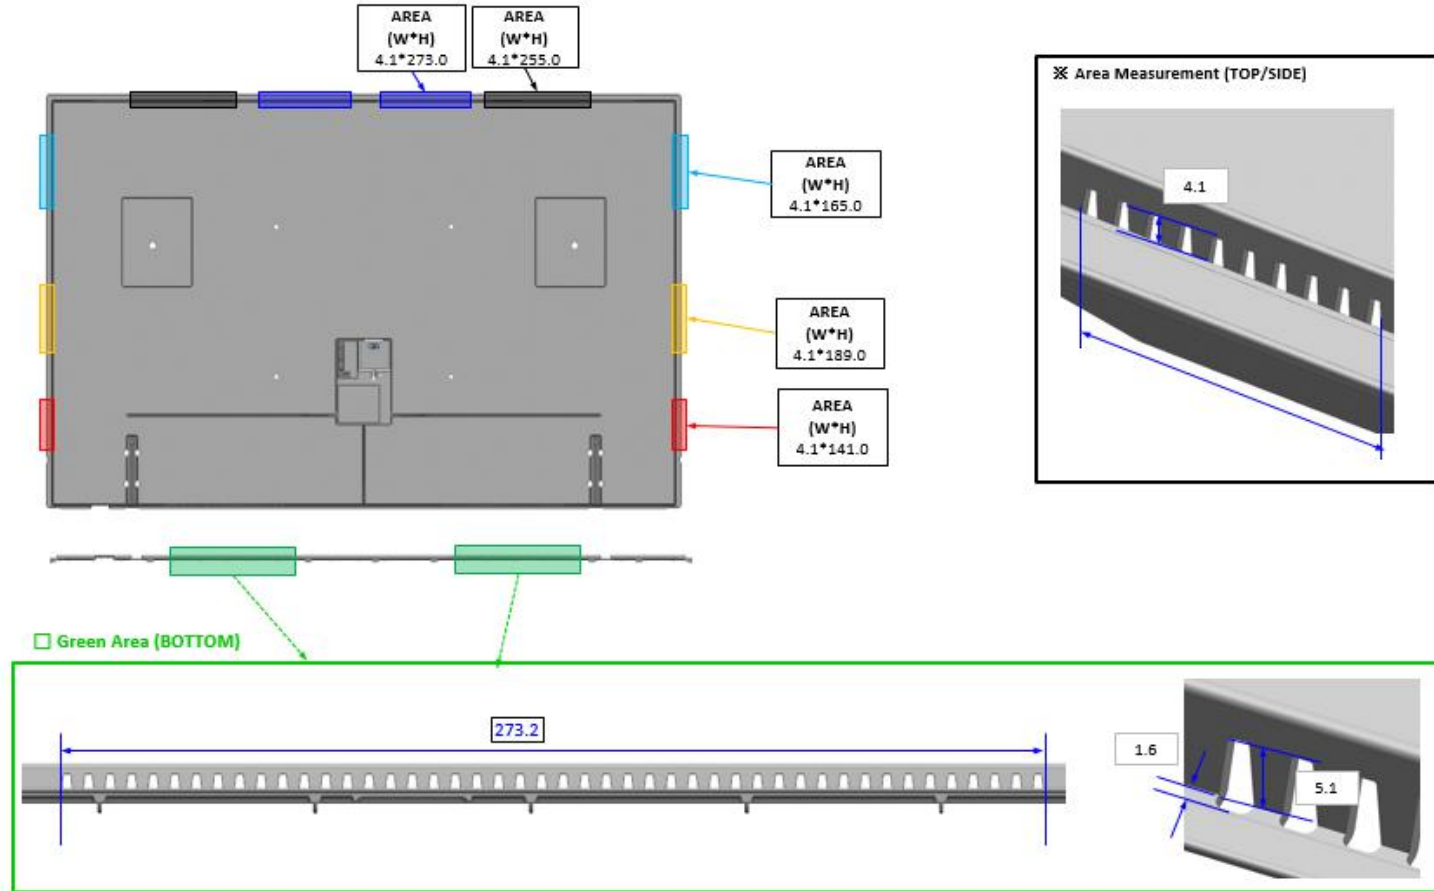

**Dimensions in millimeters (+ / - 0.1 mm)*

LS03A 65" Cover and Rear View Dimensions

LS03A Frame TV

**Dimensions in millimeters (+ / - 0.1 mm)*

LS03A 65" Cover and Rear Vent Area

LS03A Frame TV

**Dimensions in millimeters (+ / - 0.1 mm)*

LS03A 75" Cover and Rear View Dimensions

LS03A Frame TV

**Dimensions in millimeters (+ / - 0.1 mm)*

LS03A 75" Cover and Rear Vent Area

LS03A Frame TV

**Dimensions in millimeters (+ / - 0.1 mm)*

LS03A Frame TV

**Dimensions in millimeters (+ / - 0.1 mm)*

LS03A Frame TV

**Dimensions in millimeters (+ / - 0.1 mm)*

2021 New Model IR Sensor Information

Product	Series	Inch	Item	Sensor Position	DIMENSION		
					A	B	C
The Frame	LS03A	85	QN85LS03AAFZXZ	Right	1,700.5	39.3	164.5
		75	QN75LS03AAFZXZ	Right	1,504.5	39.3	138.5
		65	QN65LS03AAFZXZ	Right	1,312.3	39.3	105.2
		55	QN55LS03AAFZXZ	Right	1,106.8	39.3	91.8
		50	QN50LS03AAFZXZ	Right	1,000.0	39.3	84.8
		43	QN43LS03AAFZXZ	Right	858.9	39.3	71.3

LS03A Frame TV

**Dimensions in millimeters (+ / - 0.1 mm)*

LS03A – One Connect BOX/Cable 43/50/55/65/75/85"

*Diameter : 3.35mm
Length : 5m

< TV >

< OCB >