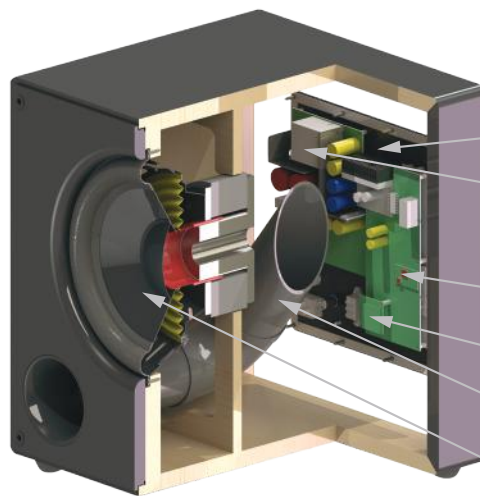

### Installation

- Easy set up
- Three connection options
- App driven room correction software

**i12**  
SKU 93358  
MSRP \$1,250

**i10**  
SKU 93357  
MSRP \$1,000

**i8**  
SKU 93356  
MSRP \$750

## Call-Out Features

- Sealed Amp Plate
- Wide Bandwidth Low Distortion Amplifier
- Built-in Wireless Receiver
- 16 Bands of Adjustable EQ
- LFT Port
- High Excursion Driver