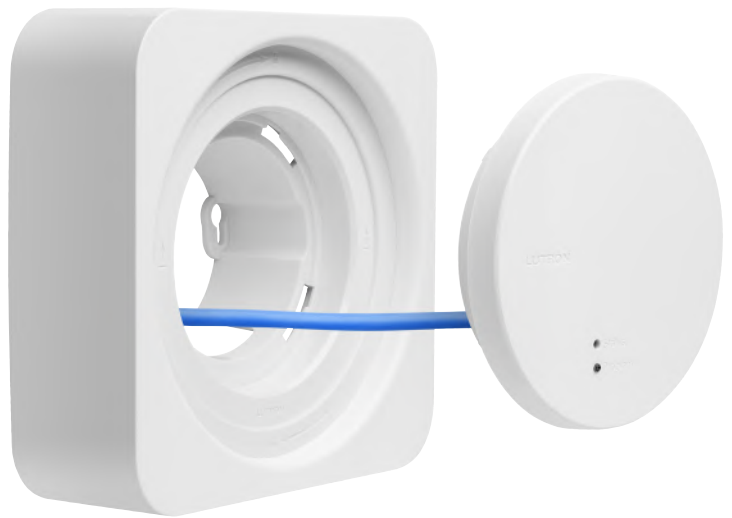

RadioRA3 | All-in-One Processor

RA3 is the perfect solution for today's high-tech homes, and its **new All-in-One Processor** delivers both great performance and ease of installation.

FEATURES:

- The Processor combines the functionality of RA2 main repeater and connect bridge and can be shelf, wall or ceiling-mounted to help keep it protected
- Powered by PoE via cat5e (or better) cable from the network router, so you can now install the processor centrally in home for optimal RF coverage—no need for a power supply at its location. No PoE enabled router? The processor kit (RR-PROC3-KIT), is sold with PoE injector included.
- Comes with proprietary QuickFind technology that makes locating the processor during set up much easier
- Has reliable, lightning fast ClearConnect® RF performance
- Plus, it is backwards compatible with RA2 and RA2 Select systems so you can easily upgrade systems and add new RA3 devices with the lightbar design to existing installations
- Programmed via the Lutron Designer PC tool (The PC tool requires a 32 or 64 bit processor running Windows® 10, with a recommended minimum of 8 GB of RAM, 4 GB disk space, and a 2.67 GHz Core i5 processor).
- Supports remote service and programming updates from anywhere in the world using the Lutron Designer PC tool and Lutron App.