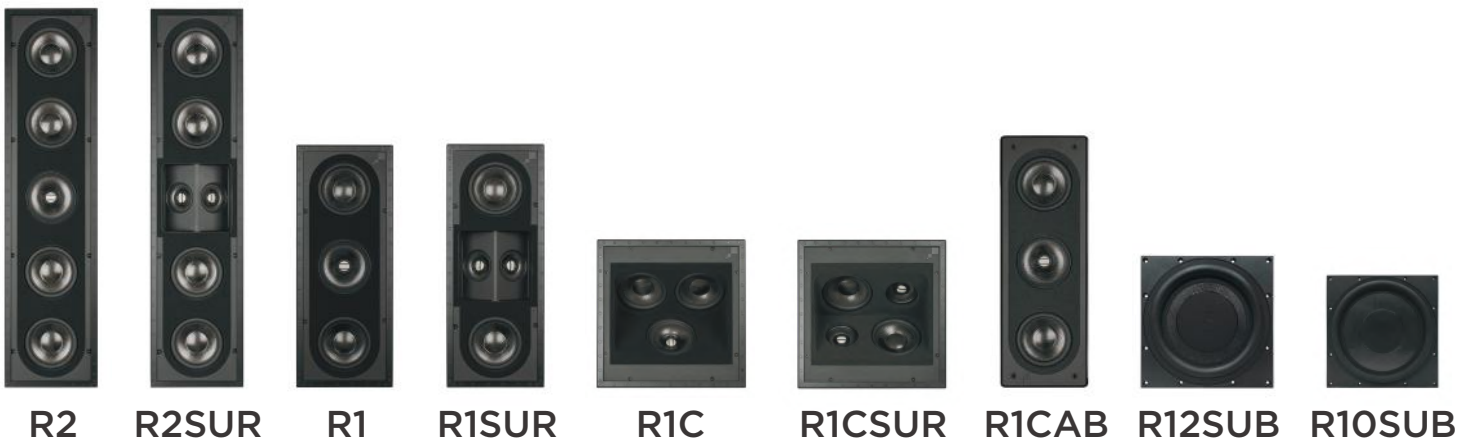

SONANCE

SURROUND SOUND

REFERENCE SPEAKERS & SUBWOOFERS

— R2 · R2SUR · R1 · R1SUR · R1C · R1CSUR · R1CAB · R12SUB · R10SUB —

Overview

Created for AV Designers building systems that require the best surround sound available with a look that fits the space aesthetically; Sonance Reference provides a truly incredible sound. Engineered to give you an amazing cinema experience

in any room, Sonance Reference has options for in-wall, in-ceiling, cabinet speakers and in-wall subwoofers. Low-profile, paintable design that allow you to experience the content without visual intrusion.

CABINET SPEAKER

R1CAB
SKU 93348
MSRP \$1,250

Call-Out Features

- 1.4 lbs (.64kg) N38SH Neodymium Magnet
- Unique Central Spider Post
- Dual Spider Technology (DST)
- 4.5" (115mm) Voice Coil with 1.2" (30mm) winding height

- New Matte Finish
 - Minimizes light reflection behind screen
- High Excursion Woofer
 - Carbon Fiber/Rohacell laminated cone
 - 38mm voice coil
 - +/- 8mm linear excursion
- Individual Crossover Networks
 - Minimize crosstalk between components
- 4th Gen. Coaxial Driver
 - Carbon Fiber/Rohacell laminated cone
 - Ceramic dome tweeter
 - Midrange cone acts as wave guide for tweeter
- Optimized Diffraction Baffle
 - Absorbs early reflections
 - Improves soundstage