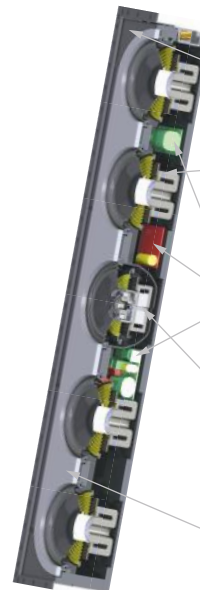

SONANCE

SURROUND SOUND

REFERENCE SPEAKERS & SUBWOOFERS

— R2 · R2SUR · R1 · R1SUR · R1C · R1CSUR · R1CAB · R12SUB · R10SUB —

Overview

Created for AV Designers building systems that require the best surround sound available with a look that fits the space aesthetically; Sonance Reference provides a truly incredible sound. Engineered to give you an amazing cinema experience

CABINET SPEAKER

R1CAB
SKU 93348
MSRP \$1,250

Call-Out Features

- 1.4 lbs (.64kg) N38SH Neodymium Magnet
- Unique Central Spider Post
- Dual Spider Technology (DST)
- 4.5" (115mm) Voice Coil with 1.2" (30mm) winding height

- New Matte Finish
 - Minimizes light reflection behind screen
- High Excursion Woofer
 - Carbon Fiber/Rohacell laminated cone
 - 38mm voice coil
 - +/- 8mm linear excursion
- Individual Crossover Networks
 - Minimize crosstalk between components
- 4th Gen. Coaxial Driver
 - Carbon Fiber/Rohacell laminated cone
 - Ceramic dome tweeter
 - Midrange cone acts as wave guide for tweeter
- Optimized Diffraction Baffle
 - Absorbs early reflections
 - Improves soundstage