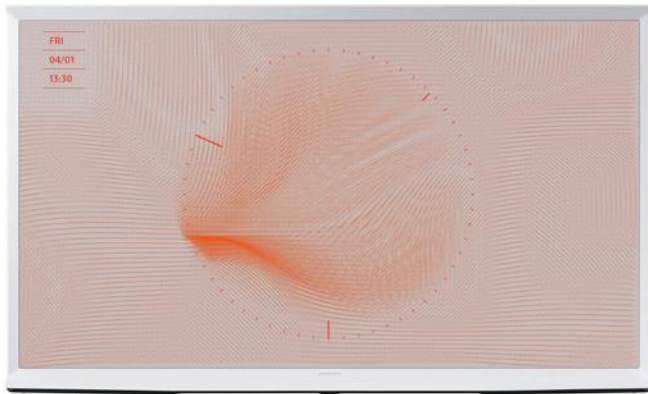

The Serif (2020)

PRODUCT HIGHLIGHTS

- The Serif design by Bouroullec
- 100% Color Volume with Quantum Dot¹
- NFC on TV
- The Serif Ambient Mode+²
- Quantum Processor 4K

SIZE CLASS

55"

55LS01T

43"

43LS01T

It does not belong to the world of television, but it belongs to the world we live in. Blurring the line between design and technology, Samsung introduces The Serif. The Serif challenges the way we view technology and its interaction with the space around it.

KEY FEATURES

Picture

- Quantum HDR 4X
- Quantum Processor 4K
- 100% Color Volume with Quantum Dot
- 4K UHD
- Real Game Enhancer+^{TM3}
- Motion Rate 240⁴
- Wide Viewing Angle
- Adaptive PictureTM

Design

- White The Serif Design
- Black Metal Floor Stand

SAMSUNG

SEE BACK FOR DETAILS

The Serif (2020)

KEY FEATURES (page 1 of 2)

PICTURE

Quantum HDR 4X

Expands the range of color and detail beyond what's possible on HDTVs.

Quantum Processor 4K