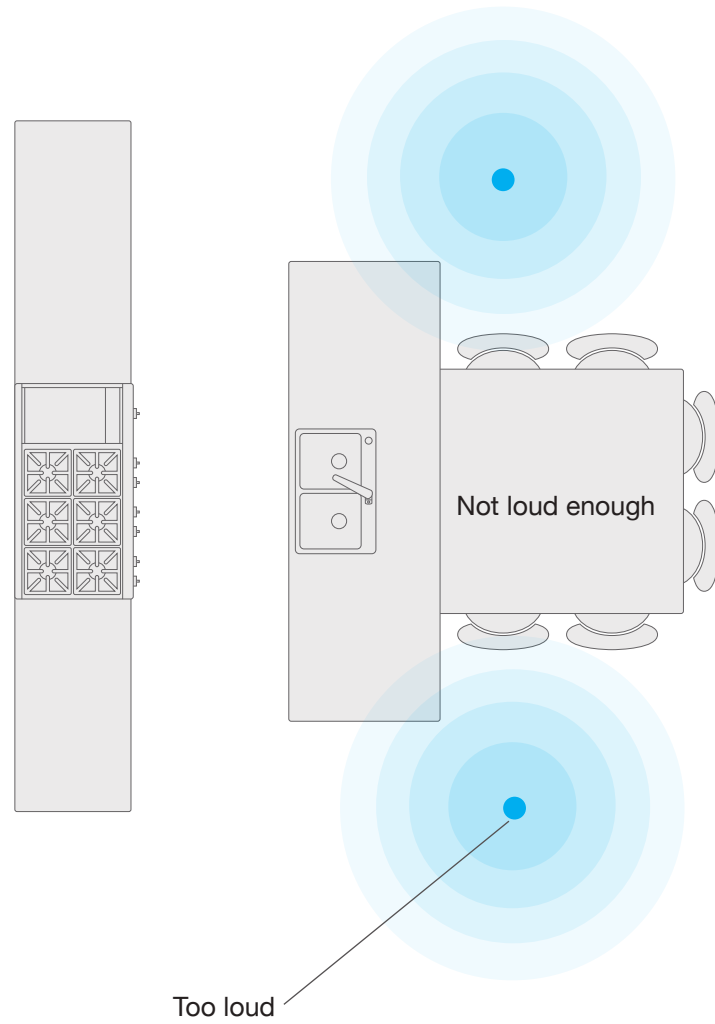

Pairing speakers with lighting is the best way to create visual consistency in the space.

Match the aesthetic

Suit every aesthetic, by selecting speakers that are the same shape, size, and installation profile.

Even coverage

Just as you have several lights across your ceiling to achieve consistent light levels, the same principle applies to your speakers.

The traditional approach

With only two speakers in a room you have uneven volume levels ... too loud under the speakers and too quiet away from them.