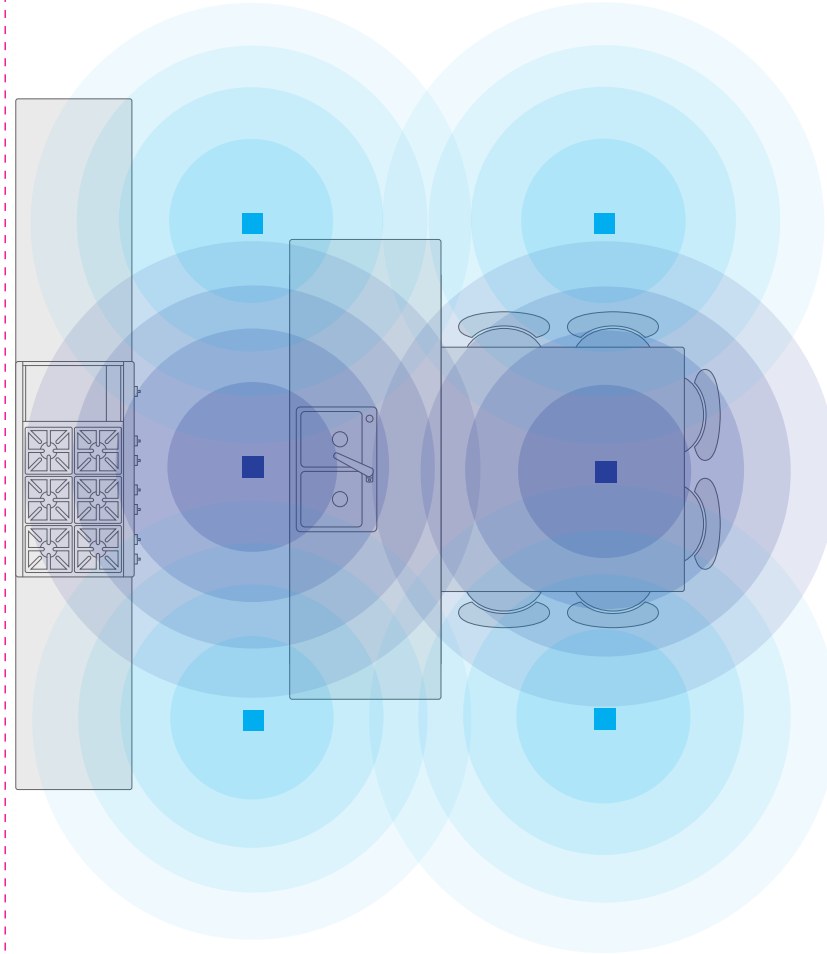

A case for systems

By using several smaller satellite speakers and hidden subwoofers you will not only enjoy perfectly even sound coverage throughout the room, it will also be less visually noticeable.