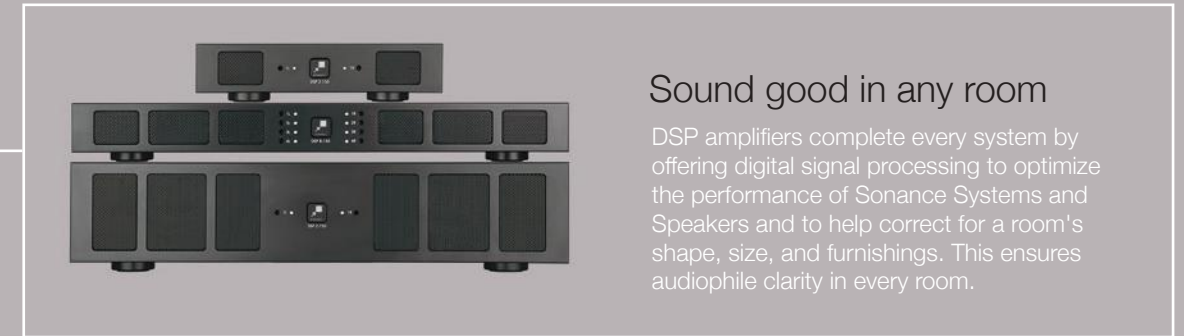

The end result

Throughout any home you will find a combination of large open areas and smaller enclosed areas. To achieve the desired audio performance in each room, a mix of speaker systems and speaker pairs complement each other creating an ideal solution throughout the home.

Sound good in any room

DSP amplifiers complete every system by offering digital signal processing to optimize the performance of Sonance Systems and Speakers and to help correct for a room's shape, size, and furnishings. This ensures audiophile clarity in every room.