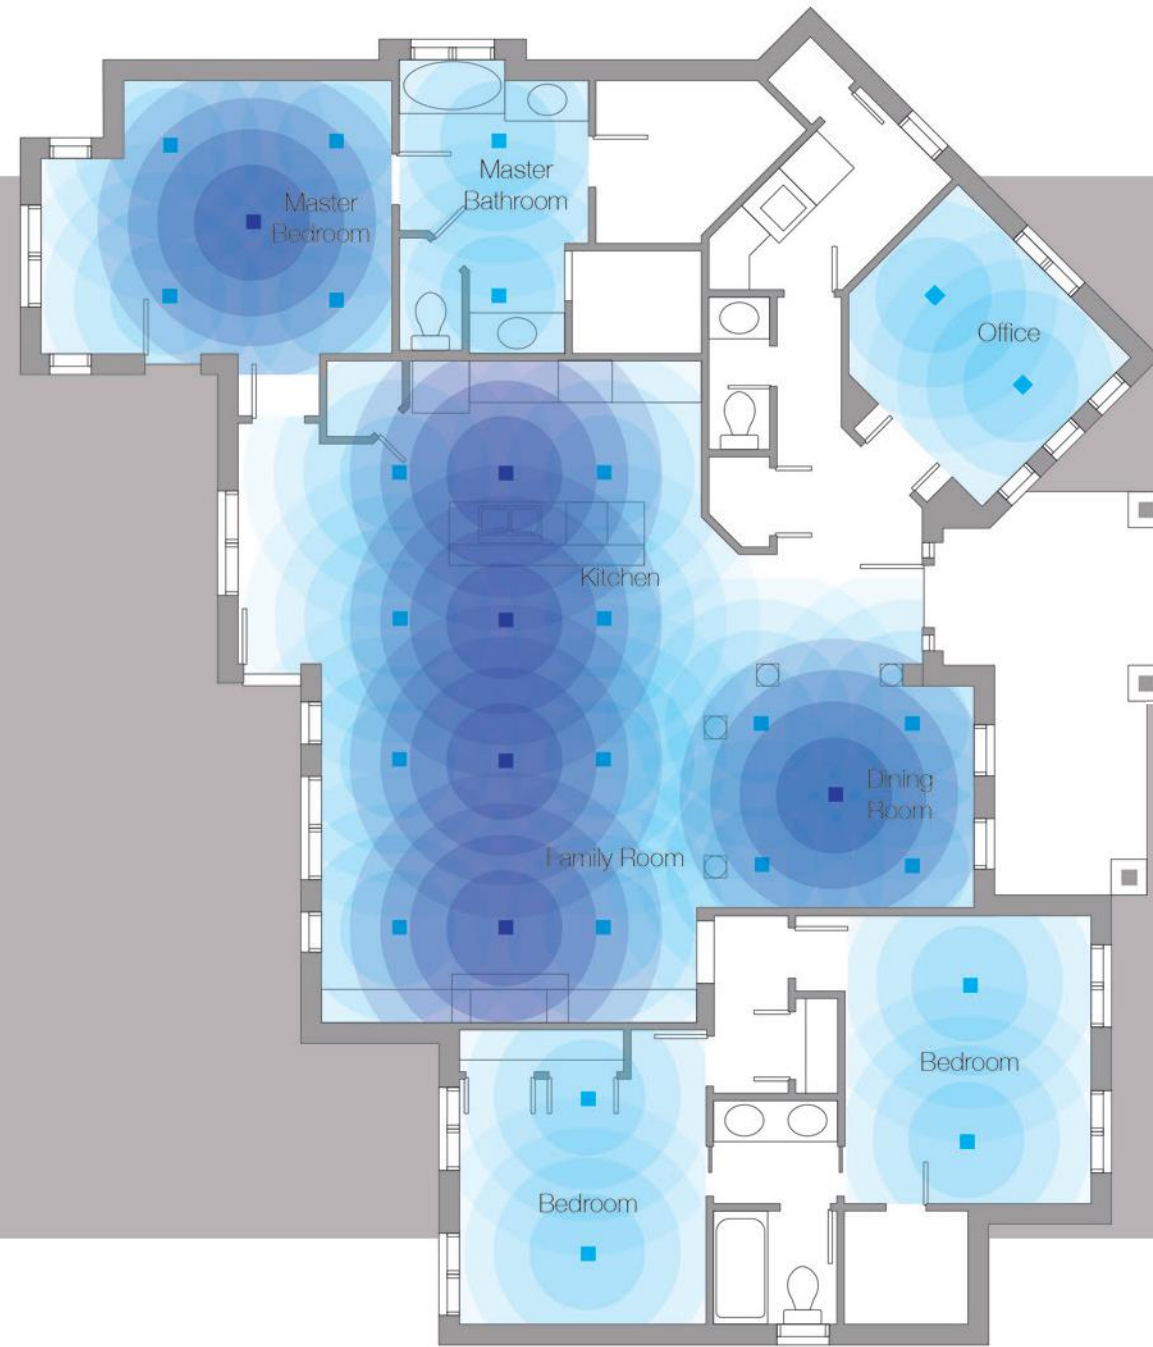

Even coverage

Just as you have several lights across your ceiling to achieve consistent light levels, the same principle applies to your speakers.

The traditional approach

With only two speakers in a room you have uneven volume levels ... too loud under the speakers and too quiet away from them.

A case for systems

By using several smaller satellite speakers and hidden subwoofers you will not only enjoy perfectly even sound coverage throughout the room, it will also be less visually noticeable.

Everyone enjoys the perfect audio level, no matter where they are in the room. The combination of dedicated subwoofers with a small opening consistent with the satellite speakers ensure rich sound throughout the space.

The end result

Throughout any home you will find a combination of large open areas and smaller enclosed areas. To achieve the desired audio performance in each room, a mix of speaker systems and speaker pairs complement each other creating an ideal solution throughout the home.