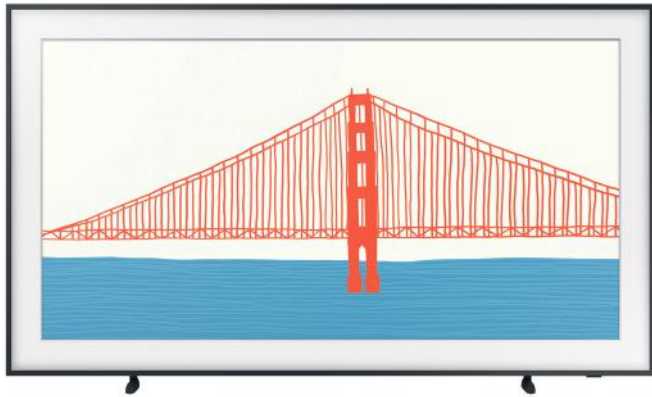

The Frame

PRODUCT HIGHLIGHTS

- Art Mode
- Art Store¹
- 100% Color Volume with Quantum Dot²
- Customizable Frame³
- Quantum Processor 4K

SIZE CLASS

Artwork, television, movies and memories - The Frame TV showcases it all on a beautiful QLED screen. Every piece of content is displayed in stunning 4K resolution and accented by a customizable, stylish bezel that seamlessly compliments your home's décor.