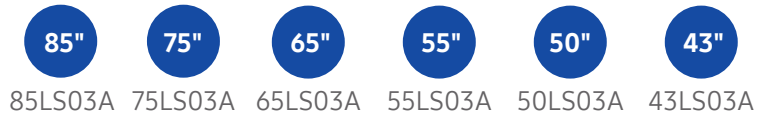

The Frame

PRODUCT HIGHLIGHTS

- Art Mode
- Art Store¹
- 100% Color Volume with Quantum Dot²
- Customizable Frame³
- Quantum Processor 4K

SIZE CLASS

Artwork, television, movies and memories - The Frame TV showcases it all on a beautiful QLED screen. Every piece of content is displayed in stunning 4K resolution and accented by a customizable, stylish bezel that seamlessly compliments your home's décor.