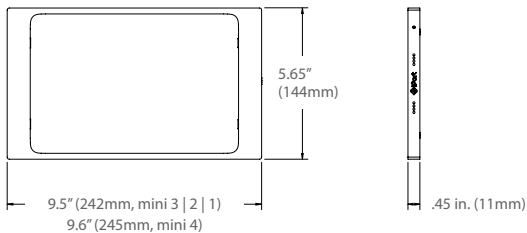

SURFACE MOUNT SPECIFICATIONS

Bezel Pro 12.9"

Dimensions

Weight: 2.41 lbs
(Bezel&mountingplate)
Height: 9.64"
Width: 14.45"
Depth: .50"

Compatibility

- Works with iPad Pro 12.9"
- What's in the Box
- Bezel & mounting

MSRP - \$479

SKU (Black)
#70743 (Bezel only)
SKU (Silver)
#70744 (Bezel only)
SKU (White)
#70745 (Bezel only)

Bezel Pro 10.5"

Dimensions

Weight: 1.1 lbs
(Bezel & mounting plate)
Height: 7.28"
Width: 11.49"
Depth: 0.43"

Dimensions

Weight: 0.96 lbs
(Bezel&mountingplate)
Height: 7.09"
Width: 11.08"
Depth: 0.45"

Compatibility

- Works with iPad Air 2 | 1
- What's in the Box
- Bezel & mounting

MSRP - \$329

SKU (Black)
#70703 (Bezel only)
SKU (Silver)
#70704 (Bezel only)
SKU (White)
#70705 (Bezel only)

Bezel mini 4 | 3 | 2 | 1

Dimensions

Weight: 0.69 lbs
(Bezel&mountingplate)
Height: 5.65"
Width: 9.5"
(SurfaceMountiPad3,2,1)
Width: 9.6"
(SurfaceMountiPad4)
Depth: 0.45"

Compatibility

- Works with iPad mini 4 | 3 | 2 | 1
- What's in the Box
- Bezel & mounting hardware
- Quickstart Guide
- Manual