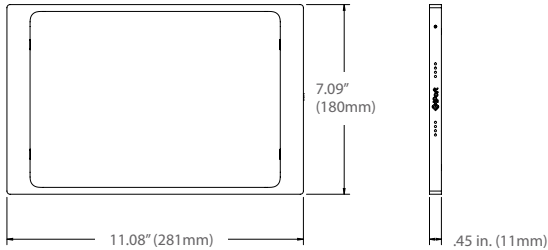

Bezel Air 2 | 1 | Pro 9.7" | 5th gen

Dimensions

Weight: 0.96 lbs
(Bezel&mountingplate)
Height: 7.09"
Width: 11.08"
Depth: 0.45"

Compatibility

- Works with iPad Air 2 | 1
- What's in the Box
- Bezel & mounting

MSRP - $329

SKU (Black)
#70703 (Bezel only)
SKU (Silver)
#70704 (Bezel only)
SKU (White)
#70705 (Bezel only)