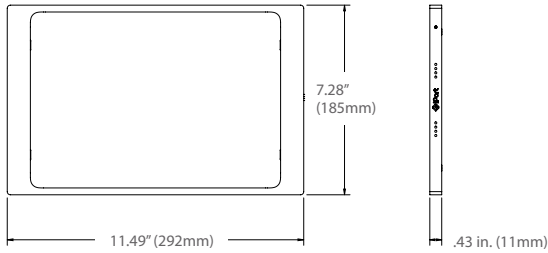

SURFACE MOUNT SPECIFICATIONS

Bezel Pro 12.9"

Dimensions

Weight: 2.41 lbs
(Bezel&mountingplate)
Height: 9.64"
Width: 14.45"
Depth: .50"

Compatibility

- Works with iPad Pro 12.9"
- What's in the Box
- Bezel & mounting

MSRP - \$479

SKU (Black)
#70743 (Bezel only)
SKU (Silver)
#70744 (Bezel only)
SKU (White)
#70745 (Bezel only)

Bezel Pro 10.5"

Dimensions

Weight: 1.1 lbs
(Bezel & mounting plate)
Height: 7.28"
Width: 11.49"
Depth: 0.43"