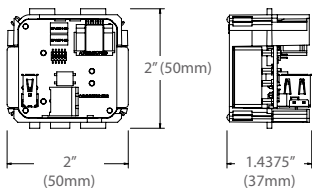

Dimensions

Weight: 0.96 lbs
(Bezel&mountingplate)
Height: 7.09"
Width: 11.08"
Depth: 0.45"

Compatibility

- Works with iPad Air 2 | 1
- What's in the Box
- Bezel & mounting

MSRP - \$329

SKU (Black)
#70703 (Bezel only)
SKU (Silver)
#70704 (Bezel only)
SKU (White)
#70705 (Bezel only)

Bezel mini 4 | 3 | 2 | 1

Dimensions

Weight: 0.69 lbs
(Bezel&mountingplate)
Height: 5.65"
Width: 9.5"
(SurfaceMountiPad3,2,1)
Width: 9.6"
(SurfaceMountiPad4)
Depth: 0.45"

Compatibility

- Works with iPad mini 4 | 3 | 2 | 1
- What's in the Box
- Bezel & mounting hardware
- Quickstart Guide
- Manual

PoE Splitter

Dimensions

Weight: 0.14 lbs
Height: 2"
Width: 2"
Depth: 1.4375"

Power

- Input: IEEE 802.3af
- Output: USB 5V up to 12W
- AUX Input: 18V to 24V

MSRP - \$120

SKU - #70718

PoE Injector

Dimensions

Weight: (Injector only)
0.21 lbs
Height: 3.38"
Width: 1.98"
Depth: 1.3"

Power

- Input: AC 110-240V ~50/60Hz 0.5A
- Output: PoE IEEE 802.3af

MSRP - \$50

SKU - #70719