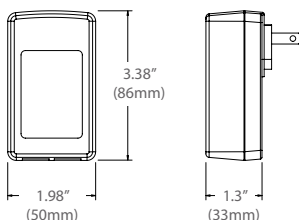

MSRP - \$479

SKU (Black)
#70743 (Bezel only)
SKU (Silver)
#70744 (Bezel only)
SKU (White)
#70745 (Bezel only)

Bezel Pro 10.5"

Dimensions

Weight: 1.1 lbs
(Bezel & mounting plate)
Height: 7.28"
Width: 11.49"
Depth: 0.43"

Bezel mini 4 | 3 | 2 | 1

Dimensions

Weight: 0.69 lbs
(Bezel&mountingplate)
Height: 5.65"
Width: 9.5"
(SurfaceMountiPad3,2,1)
Width: 9.6"
(SurfaceMountiPad4)
Depth: 0.45"

Compatibility

- Works with iPad mini 4 | 3 | 2 | 1
- What's in the Box
- Bezel & mounting hardware
- Quickstart Guide
- Manual

PoE Splitter

Dimensions

Weight: 0.14 lbs
Height: 2"
Width: 2"
Depth: 1.4375"

Power

- Input: IEEE 802.3af
- Output: USB 5V up to 12W
- AUX Input: 18V to 24V

MSRP - \$120

SKU - #70718

PoE Injector

Dimensions

Weight: (Injector only)
0.21 lbs
Height: 3.38"
Width: 1.98"
Depth: 1.3"

Power

- Input: AC 110-240V ~50/60Hz 0.5A
- Output: PoE IEEE 802.3af

MSRP - \$50

SKU - #70719