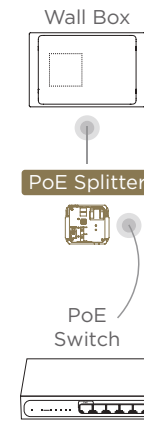

POWER OPTIONS

The PoE splitter is designed to provide the necessary power to the iPad's Lightning Connector from a PoE or direct 24V power source.

MSRP - $120 SKU - #70718

The PoE injector is designed to provide power via PoE IEEE 802.3af and is required if there is no other PoE or 24V power source.

MSRP - $50 SKU - #70719

PoE Switch