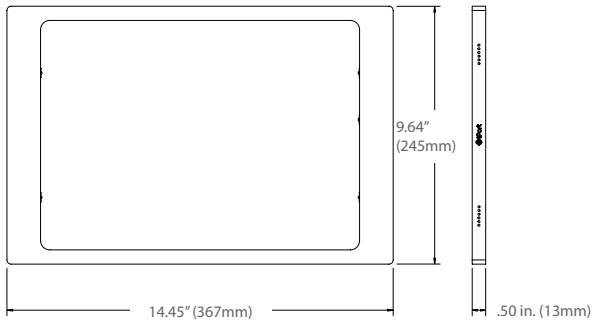

SURFACE MOUNT SPECIFICATIONS

Bezel Pro 12.9"

Dimensions

Weight: 2.41 lbs
(Bezel&mountingplate)
Height: 9.64"
Width: 14.45"
Depth: .50"

Compatibility

- Works with iPad Pro 12.9"
- What's in the Box
- Bezel & mounting

MSRP - \$479

SKU (Black)
#70743 (Bezel only)
SKU (Silver)
#70744 (Bezel only)
SKU (White)
#70745 (Bezel only)

Bezel Pro 10.5"

Dimensions

Weight: 1.1 lbs
(Bezel & mounting plate)
Height: 7.28"
Width: 11.49"
Depth: 0.43"