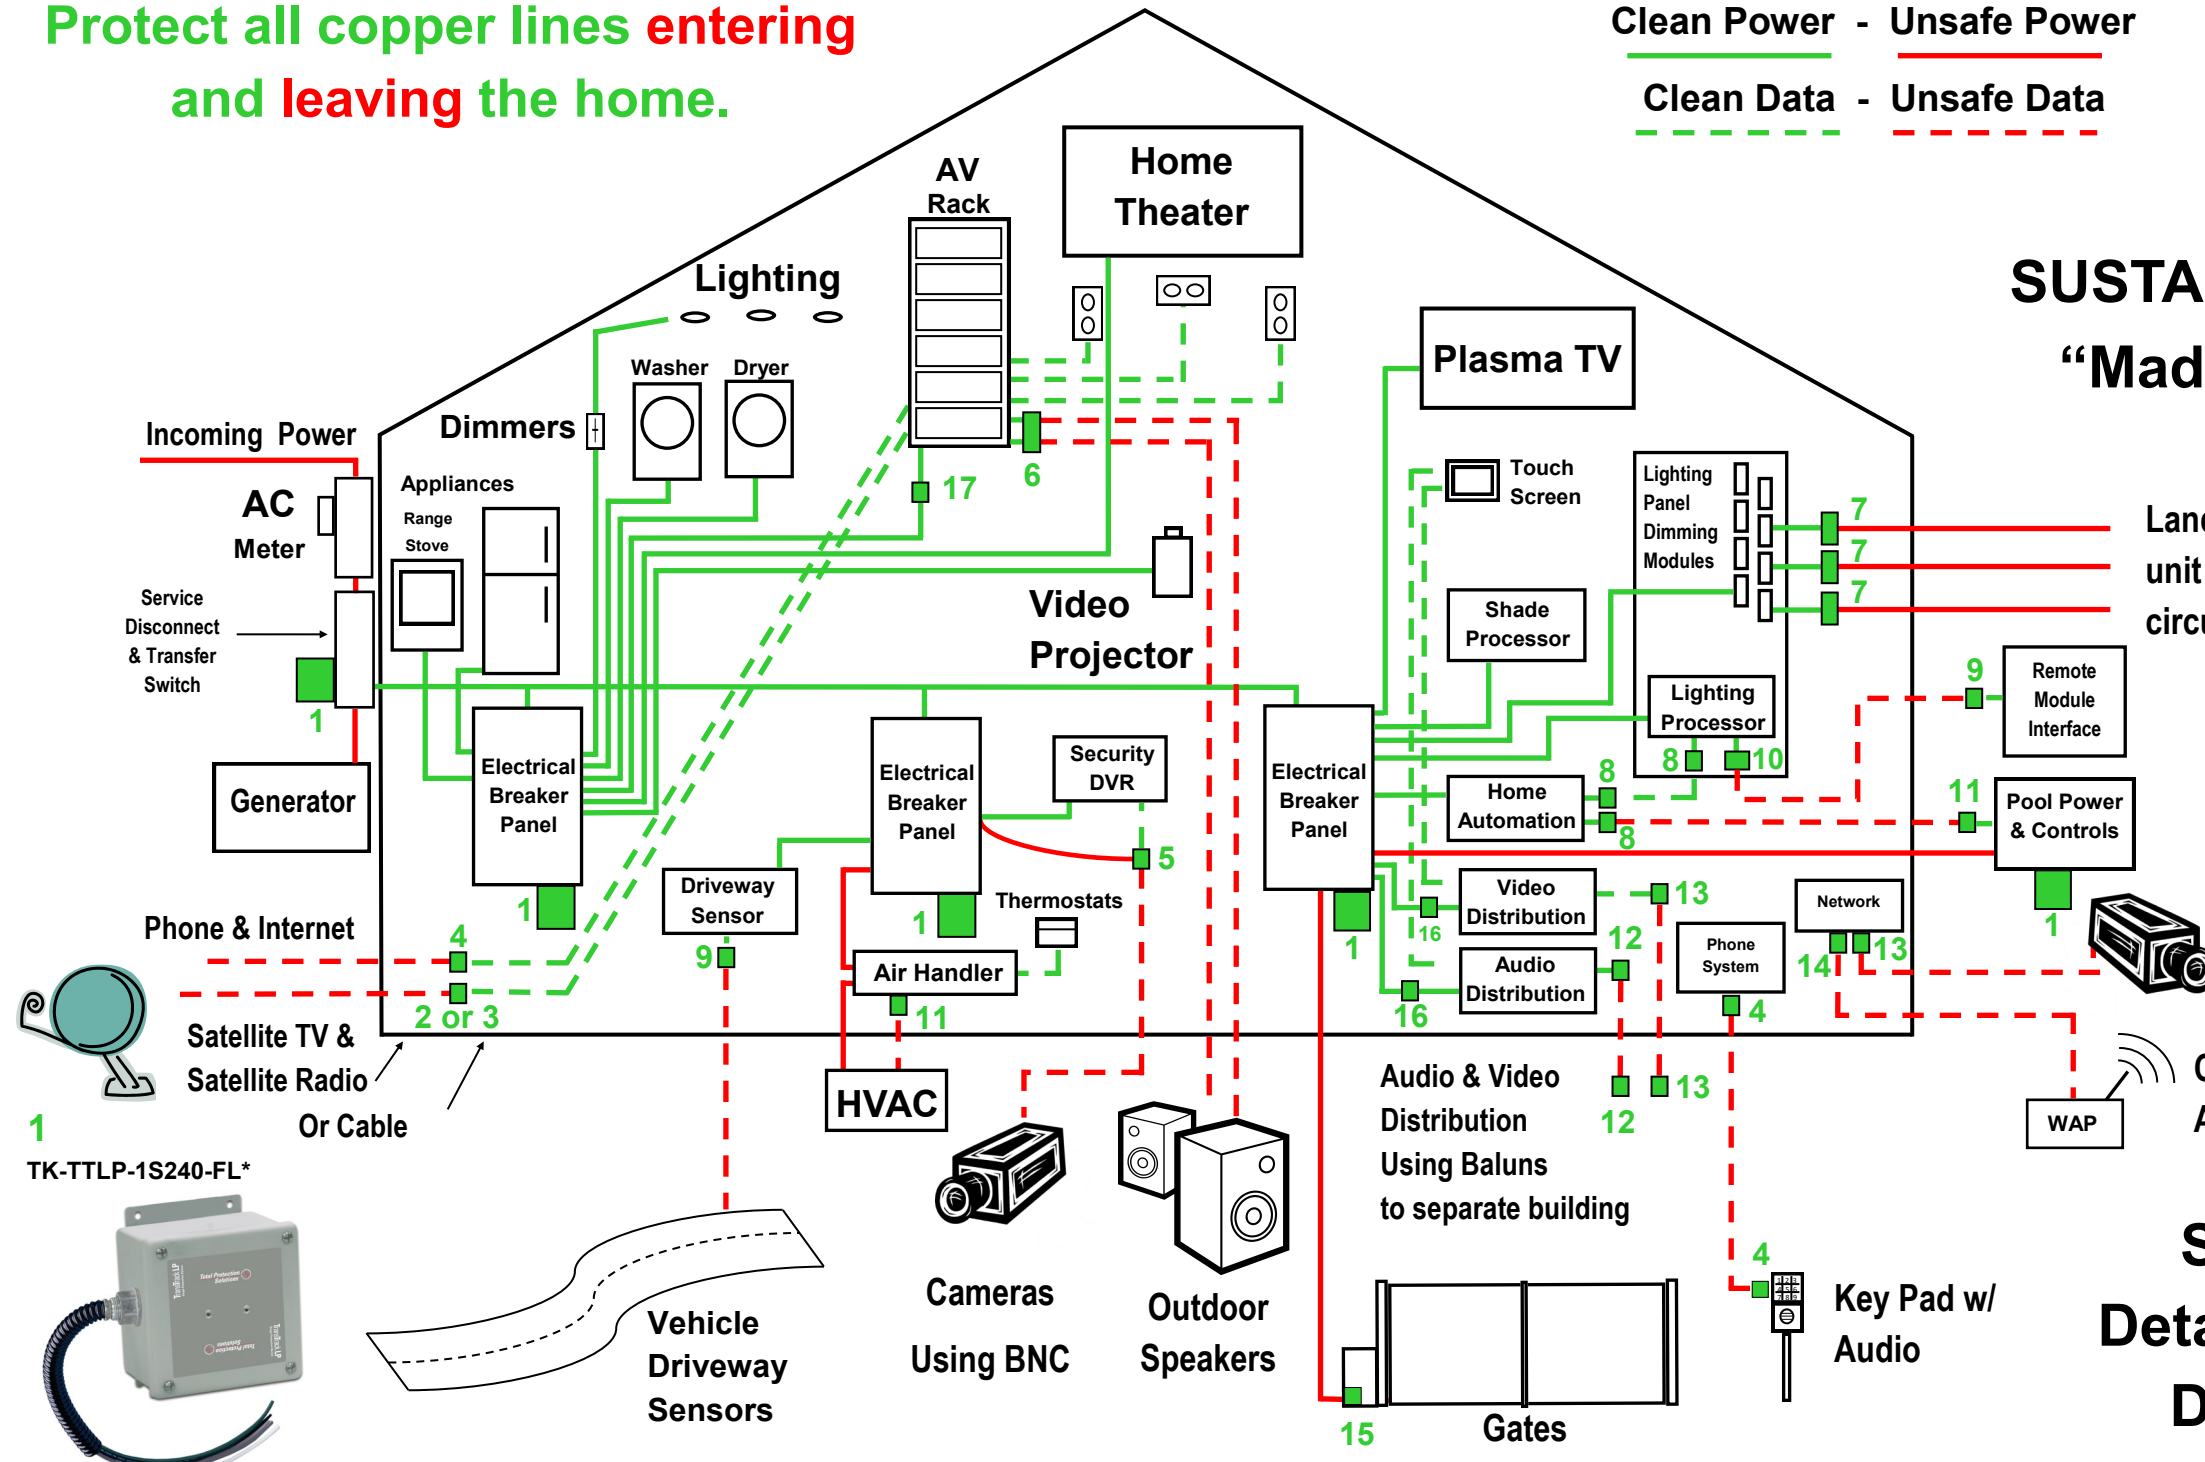

Protect all copper lines entering and leaving the home.

Clean Power - Unsafe Power

Clean Data - Unsafe Data

SUSTAINABILITY!!
"Made In USA"

Landscape Lighting - One unit for each individual circuit leaving the home.

POE Cameras Using Cat5

Cat 6 Wireless Access Point

See Website For Detailed Application & Design Drawings

Over / Under Voltage Shutoff

17 TPD-VDIAL

Ground Loop Surge Filter

16 TPD-GLSF-P

15 TPX-1S240-F

1 TK-TTLP-1S240-FL*

* mfg by Total Protection Solutions

- 2
TPD-SAT2
- 4
TPD-PHONE-RJ
- 5
TPD-CAM-BNC
- 6
TPD-AMPPRO
- 7
TPD-DM24-15A
- 8
TPD-DB9
- 9
TPD-24LIT4
- 10
TPD-24LIT24
- 11
TPD-24SLP4
- 12
TPD-10SLP8-RJ
- 13
TPD-CAT6-POE
- 14
TPD-CAT6-POE-S
Slim Version For Space
Constraint Applications