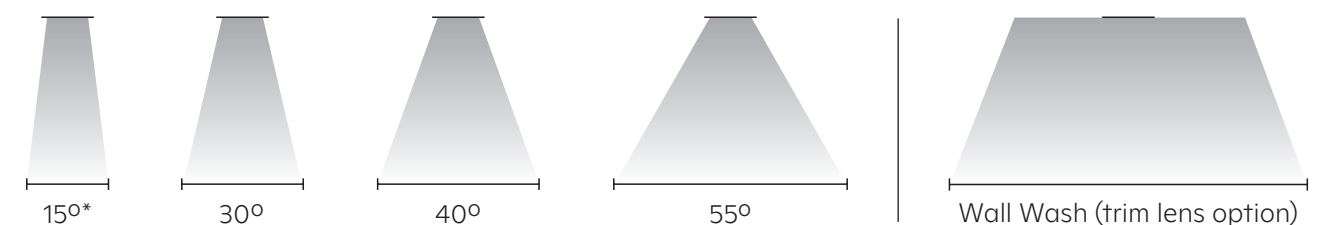

Field Changeable Beam Angles

* 15° not field changeable or available in warm dimming options