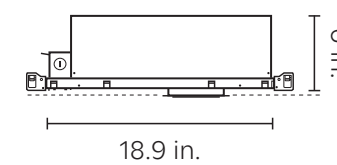

Housings

IC housing