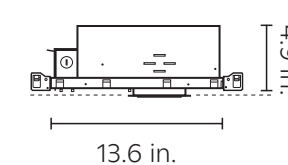

Non-IC housing

Note: Specification and install made easy with the adjustable housing options allowing field changeable beam spreads and the ability to convert from adjustable to wall wash and fixed downlight or standard trims to flangeless (mud-in) or pin hole options after wiring & ceiling install.