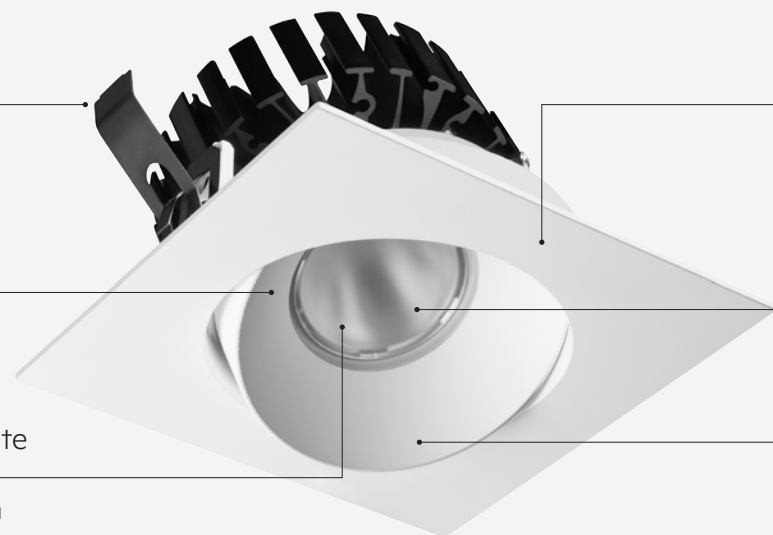

Finiré Prime is a flexible, architectural grade downlight that comes standard with the highest quality 95+ CRI LEDs and Lutron 0.1% or 1% dimming. Designed for luxury homes, this quick-ship downlight has multiple finish options and is available with static white or warm dimming.

Features

Up to 1.5" thick ceiling mounting clips option

30° and 65° beam angles

2700K, 3000K white or 3000k-1800K, 2700-1800K warm dimming LED options

Round or Square trims available in White (quick ship) and Silver, Bronze, Black special colors (quoted lead time).

Frosted lens standard with wall wash lens option

Tilts up to 25°

Dimensions: 3.0" W Aperture; 5.0" W Trim

Ratings:* CA T24/JA8, Spray Foam, Wet location (Fixed Trim Option), EnergyStar

* See the Finiré Prime specification sheet for details