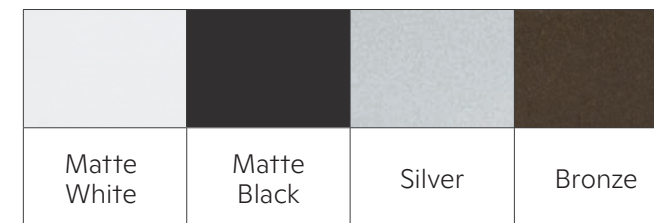

Features

Up to 1.5" thick ceiling mounting clips option

30° and 65° beam angles

2700K, 3000K white or 3000k-1800K, 2700-1800K warm dimming LED options

Round or Square trims available in White (quick ship) and Silver, Bronze, Black special colors (quoted lead time).

Finish Options

Note: All color finishes are coordinated to match Finiré 3" and Ketra D3 Downlights

*All Matte White options are stocked for quick ship; Matte Black, Silver, and Bronze special colors have quoted lead time.