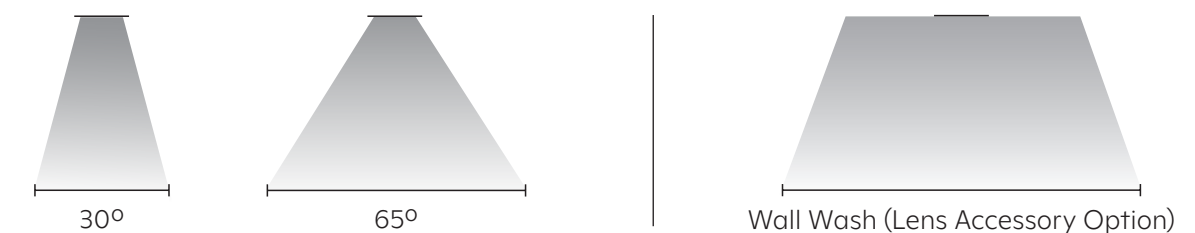

Field Changeable Beam Angles