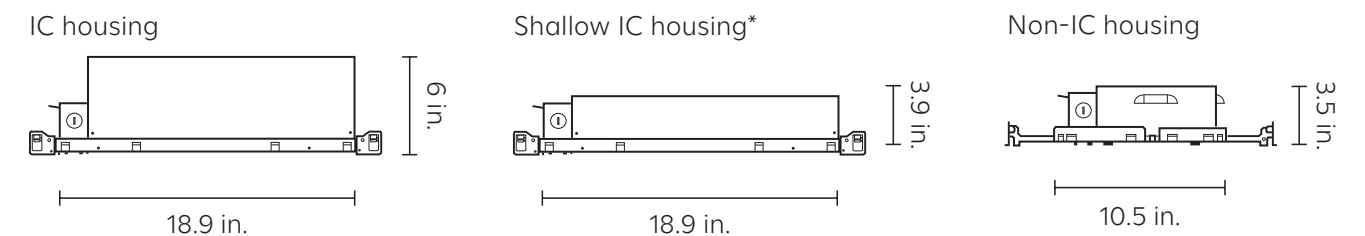

Housing Options