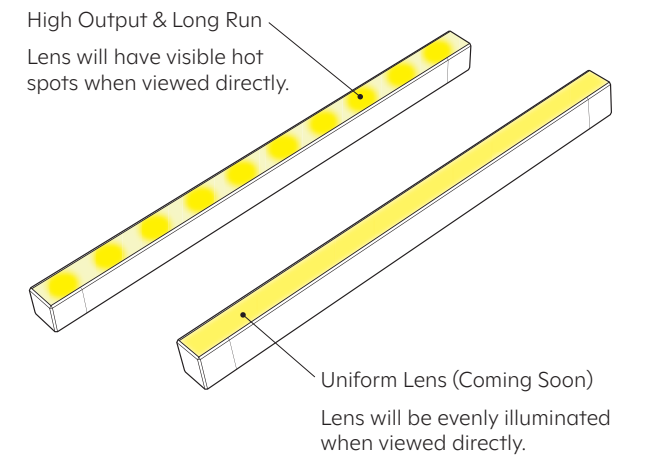

LS0 Lightbar Slim

Expand your Ketra experience with this sleek, new accent linear

A sleek, modular linear lighting system

- Suited for low-profile, linear lighting applications:
 - Under cabinet and under shelf
 - Media centers and bookcases
 - Toe-kicks and small coves
- Connect up to 24' of lighting in a single low-voltage feed.

The smallest Ketra luminaire

- Delivers the same powerful, high-fidelity light as all Ketra luminaires.

Customizable lengths

- Specify lengths from 10" to 96"
- Available in 1" increments

Connect as needed

- Order the appropriate endcap option for your installation:
 - Straight end-to-end connector for linear runs
 - Flexible connector for corners and angles
- Field-wired jumper cables are available for bridging larger gaps.

System flexibility

- Choose the best style for your application:

Luminaire Options	Lumen Output	Delivered Output	Max. Run Length
Long Run	200 lm/ft	59 lm/W	24 ft
Uniform Lens	250 lm/ft	45 lm/W	15 ft
High Output	350 lm/ft	64 lm/W	15 ft