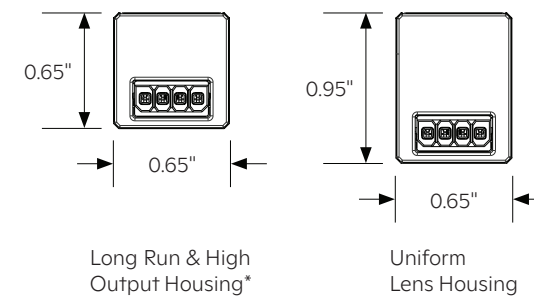

The smallest Ketra luminaire

- Delivers the same powerful, high-fidelity light as all Ketra luminaires.

Customizable lengths

- Specify lengths from 10" to 96"
- Available in 1" increments

Connect as needed