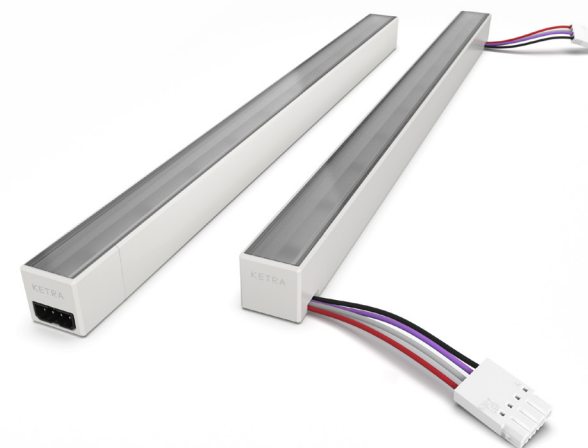

LS0 Lightbar Slim

Expand your Ketra experience with this sleek, new accent linear

A sleek, modular linear lighting system

- Suited for low-profile, linear lighting applications:
 - Under cabinet and under shelf
 - Media centers and bookcases
 - Toe-kicks and small coves
- Connect up to 24' of lighting in a single low-voltage feed.

Slim profile

System components

- Remotely powered by the 100–277VAC X96 Ketra controller
- Natively integrated with the Lutron HomeWorks system (Qsx processor, HomeWorks Designer 16.0 or greater)

Configurable for every job

The smallest Ketra luminaire

- Delivers the same powerful, high-fidelity light as all Ketra luminaires.

Customizable lengths

- Specify lengths from 10" to 96"
- Available in 1" increments

Connect as needed

- Order the appropriate endcap option for your installation:
 - Straight end-to-end connector for linear runs
 - Flexible connector for corners and angles
- Field-wired jumper cables are available for bridging larger gaps.