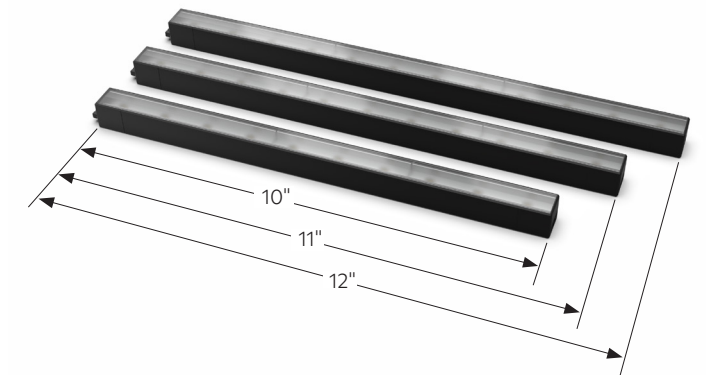

LS0 Lightbar Slim

Expand your Ketra experience with this sleek, new accent linear

A sleek, modular linear lighting system

- Suited for low-profile, linear lighting applications:
 - Under cabinet and under shelf
 - Media centers and bookcases
 - Toe-kicks and small coves
- Connect up to 24' of lighting in a single low-voltage feed.

Slim profile

System components

- Remotely powered by the 100–277VAC X96 Ketra controller
- Natively integrated with the Lutron HomeWorks system (Qsx processor, HomeWorks Designer 16.0 or greater)

Configurable for every job

The smallest Ketra luminaire

- Delivers the same powerful, high-fidelity light as all Ketra luminaires.

Customizable lengths

- Specify lengths from 10" to 96"
- Available in 1" increments

Connect as needed

- Order the appropriate endcap option for your installation:
 - Straight end-to-end connector for linear runs
 - Flexible connector for corners and angles
- Field-wired jumper cables are available for bridging larger gaps.