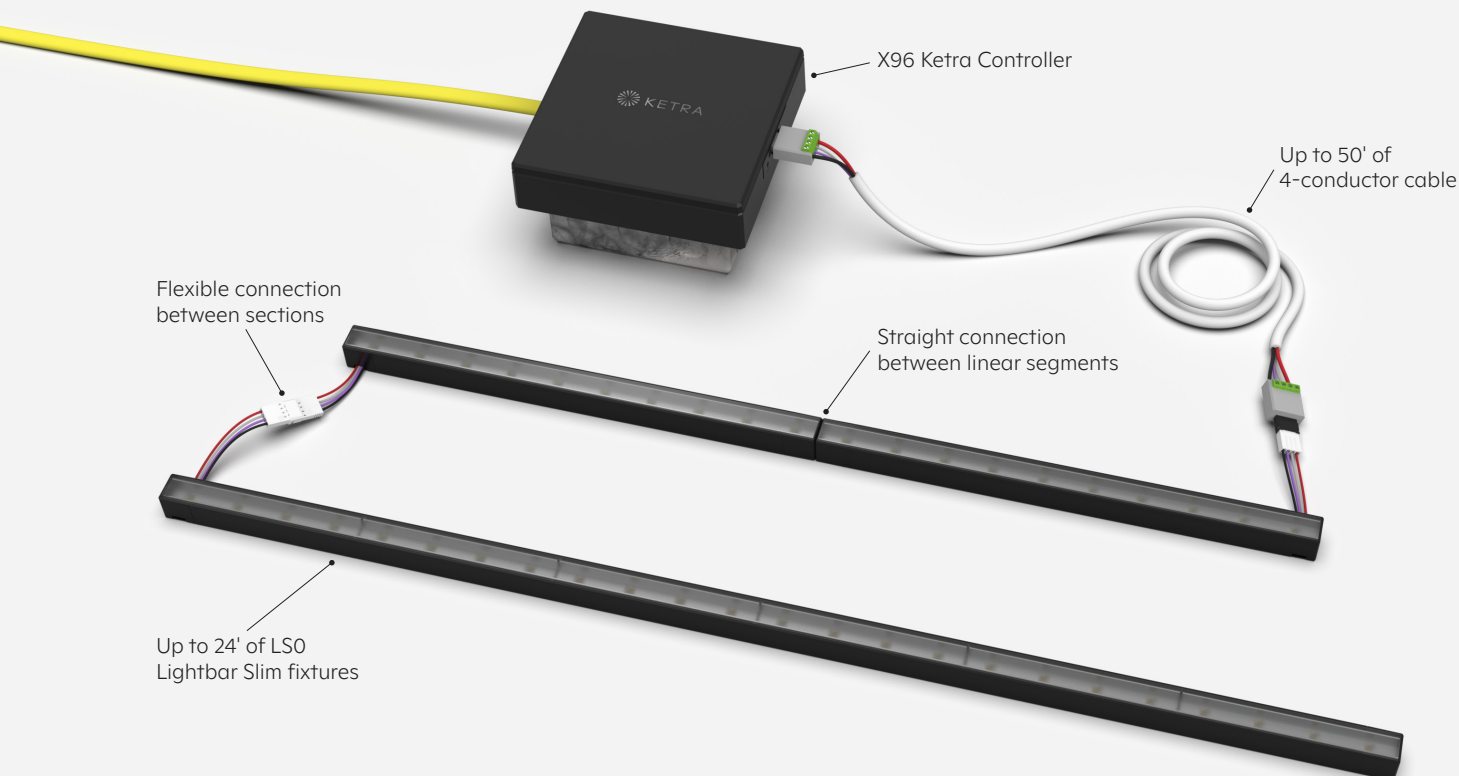

LS0 Lightbar Slim

Expand your Ketra experience with this sleek, new accent linear

A sleek, modular linear lighting system

- Suited for low-profile, linear lighting applications:
 - Under cabinet and under shelf
 - Media centers and bookcases
 - Toe-kicks and small coves
- Connect up to 24' of lighting in a single low-voltage feed.

Slim profile

System components

- Remotely powered by the 100–277VAC X96 Ketra controller
- Natively integrated with the Lutron HomeWorks system (Qsx processor, HomeWorks Designer 16.0 or greater)

Configurable for every job

The smallest Ketra luminaire

- Delivers the same powerful, high-fidelity light as all Ketra luminaires.

Customizable lengths

- Specify lengths from 10" to 96"
- Available in 1" increments

Connect as needed

- Order the appropriate endcap option for your installation:
 - Straight end-to-end connector for linear runs
 - Flexible connector for corners and angles
- Field-wired jumper cables are available for bridging larger gaps.