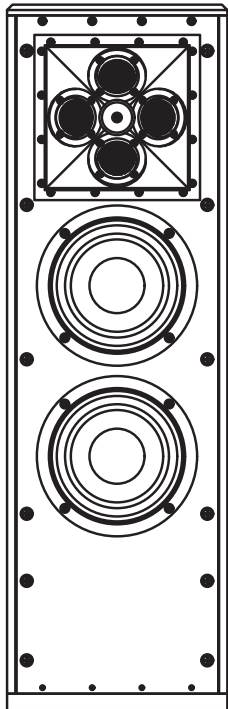

- Quad tweeter array for wide dispersion and crisp fidelity
- Marine grade aluminum construction with fluoropolymer coating for solid, secure and long-lasting performance
- Low impedance or 70V configurations
- Flexible installation for hardscape (External Mount, included) or landscape (Internal Mount, optional) with easy access in-field servicing through the grille
- Designed and tested for effortless high SPL playback over extended periods of time
- 10 standard finishes (infinite custom finishes available)
- Custom James Loudspeaker wiring harnesses available

TECHNICAL SPECIFICATIONS

Enclosure	Marine Grade Aluminum
Finish	Marine Powder Coat
Tweeter	Four 1" Titanium in Quad Array
Woofer	Dual 6.5" Aluminum
Recommended Power	Woofer/Tweeter 300W Woofer/Tweeter (70V) 100W
Impedance	Woofer/Tweeter 4 Ohm, 70V
Frequency Response	65Hz-24kHz
Sensitivity	95dB 2.83V/1m
Dispersion	140 Degrees
Dims (WxD)	10" x 7.3" elliptical, 16" Diameter with External Mount
Height	Base 32" minimum; customizable up to 96"

OT66Q-4 | OT66Q-70
Loudspeaker