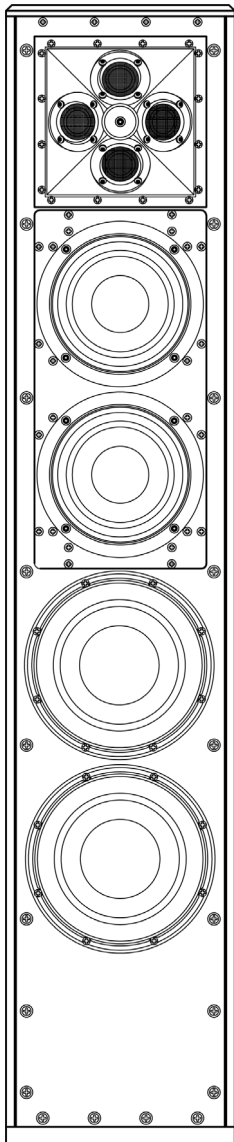

OUTDOOR TOWER SERIES | PREMIER TOWER SPEAKER

OT88Q ULTRA-HIGH OUTPUT FULL RANGE

The new James Loudspeaker OT88Q is a high-performance tower speaker designed to deliver concert-level performance outdoors.

- Quad tweeter array for wide dispersion and crisp fidelity
- Biamped, sealed bass enclosure for smooth and powerful bass response
- Marine grade aluminum construction with fluoropolymer coating for solid, secure and long-lasting performance
- Low impedance or 70V configurations
- Flexible installation for hardscape (External Mount, included) or landscape (Internal Mount, optional) with easy access in-field servicing through the grille
- Designed and tested for effortless high SPL playback over extended periods of time
- 10 standard finishes (infinite custom finishes available)
- Custom James Loudspeaker wiring harnesses available

OT88Q-4 | OT88Q-70
Loudspeaker

OT-BRK-IM Mount

OT-BRK-EM Mount

TECHNICAL SPECIFICATIONS

Enclosure	Marine Grade Aluminum
Finish	Marine Powder Coat
Tweeter	Four 1" Titanium in Quad Array
Woofers	Dual 6.5" Aluminum
Subwoofer	Dual 8" Aluminum
Recommended Power	Subwoofer 250W - 750W Woofers/Tweeters 100W - 300W Subwoofer (70V) 200W Woofers/Tweeters (70V) 100W
Impedance	Subwoofer/Woofers/Tweeters 4 Ohm, 70V
Frequency Response	30Hz-24kHz
Sensitivity	95dB 2.83V/1m
Dispersion	140 Degrees
Dims (WxD)	10" x 7.3" elliptical, 16" Diameter with External Mount Base
Height	50" minimum; customizable up to 96"