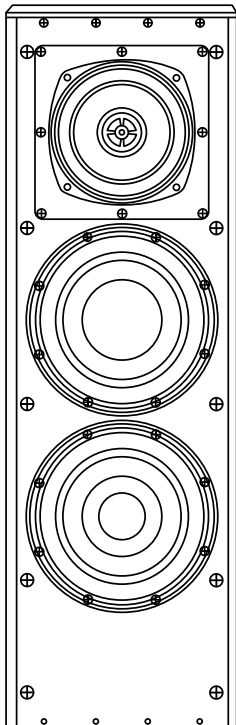

- Quad tweeter array for wide dispersion and crisp fidelity
- Biamped, sealed bass enclosure for smooth and powerful bass response
- Marine grade aluminum construction with fluoropolymer coating for solid, secure and long-lasting performance
- Low impedance or 70V configurations
- Flexible installation for hardscape (External Mount, included) or landscape (Internal Mount, optional) with easy access in-field servicing through the grille
- Designed and tested for effortless high SPL playback over extended periods of time
- 10 standard finishes (infinite custom finishes available)
- Custom James Loudspeaker wiring harnesses available

OT88Q-4 | OT88Q-70
Loudspeaker

OT-BRK-IM Mount

OT-BRK-EM Mount

TECHNICAL SPECIFICATIONS

Enclosure	Marine Grade Aluminum
Finish	Marine Powder Coat
Tweeter	Four 1" Titanium in Quad Array
Woofers	Dual 6.5" Aluminum
Subwoofer	Dual 8" Aluminum
Recommended Power	Subwoofer 250W - 750W Woofers/Tweeters 100W - 300W Subwoofer (70V) 200W Woofers/Tweeters (70V) 100W
Impedance	Subwoofer/Woofers/Tweeters 4 Ohm, 70V
Frequency Response	30Hz-24kHz
Sensitivity	95dB 2.83V/1m
Dispersion	140 Degrees
Dims (WxD)	10" x 7.3" elliptical, 16" Diameter with External Mount Base
Height	50" minimum; customizable up to 96"

OUTDOOR TOWER SERIES | PREMIER TOWER SPEAKER

OT84-4 HIGH OUTPUT FULL RANGE

The new James Loudspeaker OT84-4 is a high-performance speaker designed to deliver concert-level performance outdoors.

OT84-4 Loudspeaker