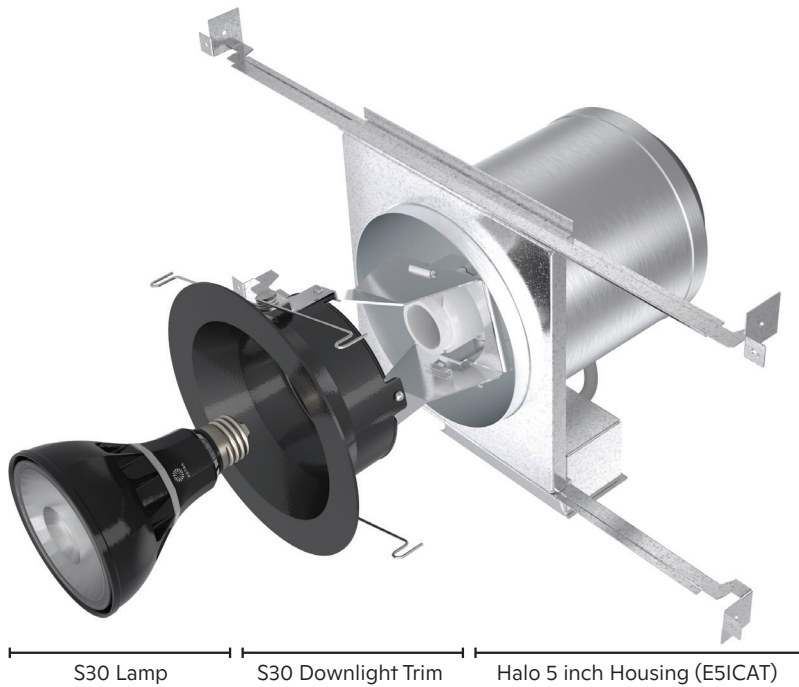

DESIGN COMPONENTS