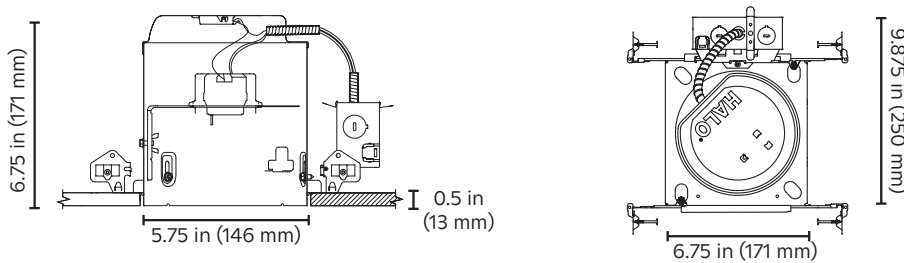

S30 Downlight Trim

The S30 Downlight Trim is designed with a 4 in (101.6 mm) aperture that can be used with a Halo 5 inch new construction recessed housing to integrate the Ketra PAR 30 long neck lamps into new construction projects.

Only compatible with the 800 lumen option of the Ketra PAR 30 lamp.

Compatible housing:

Halo E51CAT (5 inch IC, Air-Tite, E26)

TRIM ORDERING GUIDE

Trim Color _____

Order code: _____

Trim Color	Code
White	PWH
Black	PBK
Silver	PSR
Bronze	PBZ
Paintable White	CWH

S30 DOWNLIGHT TRIM

P/N 3662601 Rev A

Specifications are subject to change without notice

SPECIFICATIONS

Trim Mechanical

Weight	0.55 lbs (250 g)
Materials	Trim - Cast Aluminum, Powder Coated or Painted Bracket - Corrosion Protected Steel

Accessories

Halo E5 Series Recessed Housing (E5ICAT E26 5 inch) **Purchase online or at your local hardware store**

The E5ICAT housing adjusts in plaster frame to accommodate ceiling thicknesses from 0.375 in to 1 in (9.5 mm to 25.4 mm). Find more details on the Halo Housing, see the spec sheet on Cooper Lighting's website.