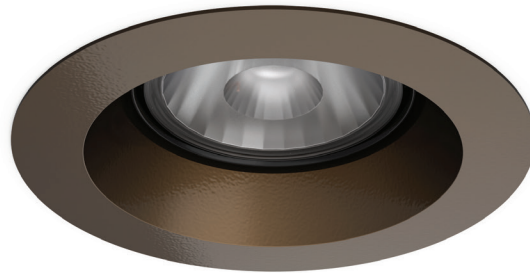

S30 Downlight Trim

The S30 Downlight Trim is designed with a 4 in (101.6 mm) aperture that can be used with a Halo 5 inch new construction recessed housing to integrate the Ketra PAR 30 long neck lamps into new construction projects.

S30 DOWNLIGHT TRIM

P/N 3662601 Rev A

Specifications are subject to change without notice

SPECIFICATIONS

Trim Mechanical

Weight	0.55 lbs (250 g)
Materials	Trim - Cast Aluminum, Powder Coated or Painted Bracket - Corrosion Protected Steel

Accessories

Halo E5 Series Recessed Housing (E5ICAT E26 5 inch) **Purchase online or at your local hardware store**

The E5ICAT housing adjusts in plaster frame to accommodate ceiling thicknesses from 0.375 in to 1 in (9.5 mm to 25.4 mm). Find more details on the Halo Housing, see the spec sheet on Cooper Lighting's website.

KETRA

S30 DOWNLIGHT TRIM

P/N 3662601 Rev A
Specifications are subject to change without notice

TRIM COLORS

White/Paintable White

Black

Silver

Bronze