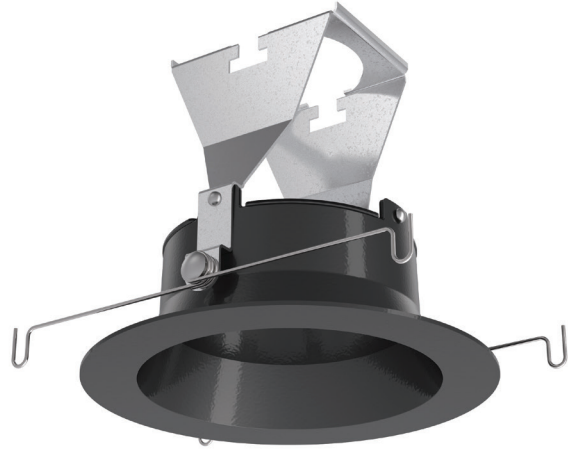

S30 Downlight Trim

The S30 Downlight Trim is designed with a 4 in (101.6 mm) aperture that can be used with a Halo 5 inch new construction recessed housing to integrate the Ketra PAR 30 long neck lamps into new construction projects.

Only compatible with the 800 lumen option of the Ketra PAR 30 lamp.

Compatible housing:

Halo E51CAT (5 inch IC, Air-Tite, E26)

TRIM ORDERING GUIDE

Trim Color _____

Order code: _____

Trim Color	Code
White	PWH
Black	PBK
Silver	PSR
Bronze	PBZ
Paintable White	CWH

S30 DOWNLIGHT TRIM

P/N 3662601 Rev A

Specifications are subject to change without notice

SPECIFICATIONS

Trim Mechanical

Weight	0.55 lbs (250 g)
Materials	Trim - Cast Aluminum, Powder Coated or Painted Bracket - Corrosion Protected Steel

Accessories

Halo E5 Series Recessed Housing (E5ICAT E26 5 inch) **Purchase online or at your local hardware store**

The E5ICAT housing adjusts in plaster frame to accommodate ceiling thicknesses from 0.375 in to 1 in (9.5 mm to 25.4 mm). Find more details on the Halo Housing, see the spec sheet on Cooper Lighting's website.