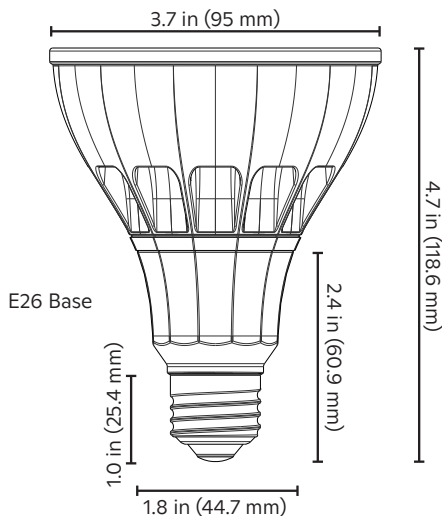

S30 DOWNLIGHT TRIM

P/N 3662601 Rev A

Specifications are subject to change without notice

LAMP ORDERING GUIDE (TRIM COMPATIBLE)

This guide provides a subset of options compatible with the S30 Downlight Trim.

For full specifications including explanation of options, performance characteristics, and operating requirements, please see the S30 Lamp Specification Sheet P/N 3662383.

Please download this PDF to use the interactive drop down features of the ordering guide.

S30		11E26			
Product Line	Model	Lumens	System/Beam Angle	Region /Voltage / Base	Lamp Housing Color

Order code: _____

Product Line	Code	System/Beam Angle	Code
Commercial (Athena compatible)	CM-	CCX Flood (15°)⁵	GTSP
		CCX Flood (25°)⁵	GTFL
Residential (HomeWorks compatible)	HW-	CCX Wide Flood (40°)⁵	GTWFL
		CCX Very Wide Flood (60°)⁵	GTVFL
		CCX Extra Wide Flood (90° BR Style)^{4,5}	GTXFL
Model		Region/ Voltage/ Base	
S-Series PAR30 Long Neck LED S30 Lamp	S30	North America, 120 V~ 60 Hz, E26	11E26
Lumens		Lamp Housing Color	
800¹	08	White	WH
800 High-Efficacy^{2,3,4}	08H	Black	BK

Ketra S30 Lamp

1. ¹ This option is not available for sale in California.
2. ² High-efficacy light sources are California Title 20 and Title 24 JA8 compliant.
3. ³ High-efficacy only available for design with Clear Connect-Type X systems.
4. ⁴ Extra Wide Flood beam angle is not available in the high-efficacy lumen options.
5. ⁵ CCX stands for Clear Connect-Type X.

The Ketra logo, Ketra and Clear Connect are trademarks or registered trademarks of Lutron Electronics Co., Inc. in the US and/or other countries.