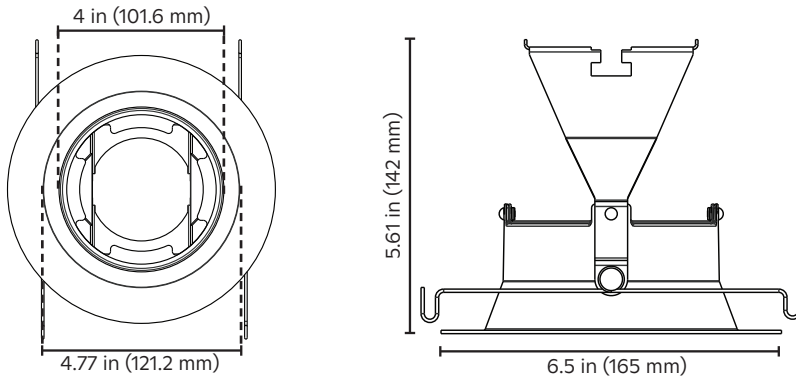

S30 Downlight Trim

The S30 Downlight Trim is designed with a 4 in (101.6 mm) aperture that can be used with a Halo 5 inch new construction recessed housing to integrate the Ketra PAR 30 long neck lamps into new construction projects.

Only compatible with the 800 lumen option of the Ketra PAR 30 lamp.

Compatible housing:

Halo E51CAT (5 inch IC, Air-Tite, E26)

TRIM ORDERING GUIDE

Trim Color _____

Order code: _____

Trim Color	Code
White	PWH
Black	PBK
Silver	PSR
Bronze	PBZ
Paintable White	CWH

S30 DOWNLIGHT TRIM

P/N 3662601 Rev A

Specifications are subject to change without notice

SPECIFICATIONS

Trim Mechanical

Weight	0.55 lbs (250 g)
Materials	Trim - Cast Aluminum, Powder Coated or Painted Bracket - Corrosion Protected Steel

Accessories

Halo E5 Series Recessed Housing (E5ICAT E26 5 inch) **Purchase online or at your local hardware store**

The E5ICAT housing adjusts in plaster frame to accommodate ceiling thicknesses from 0.375 in to 1 in (9.5 mm to 25.4 mm). Find more details on the Halo Housing, see the spec sheet on Cooper Lighting's website.