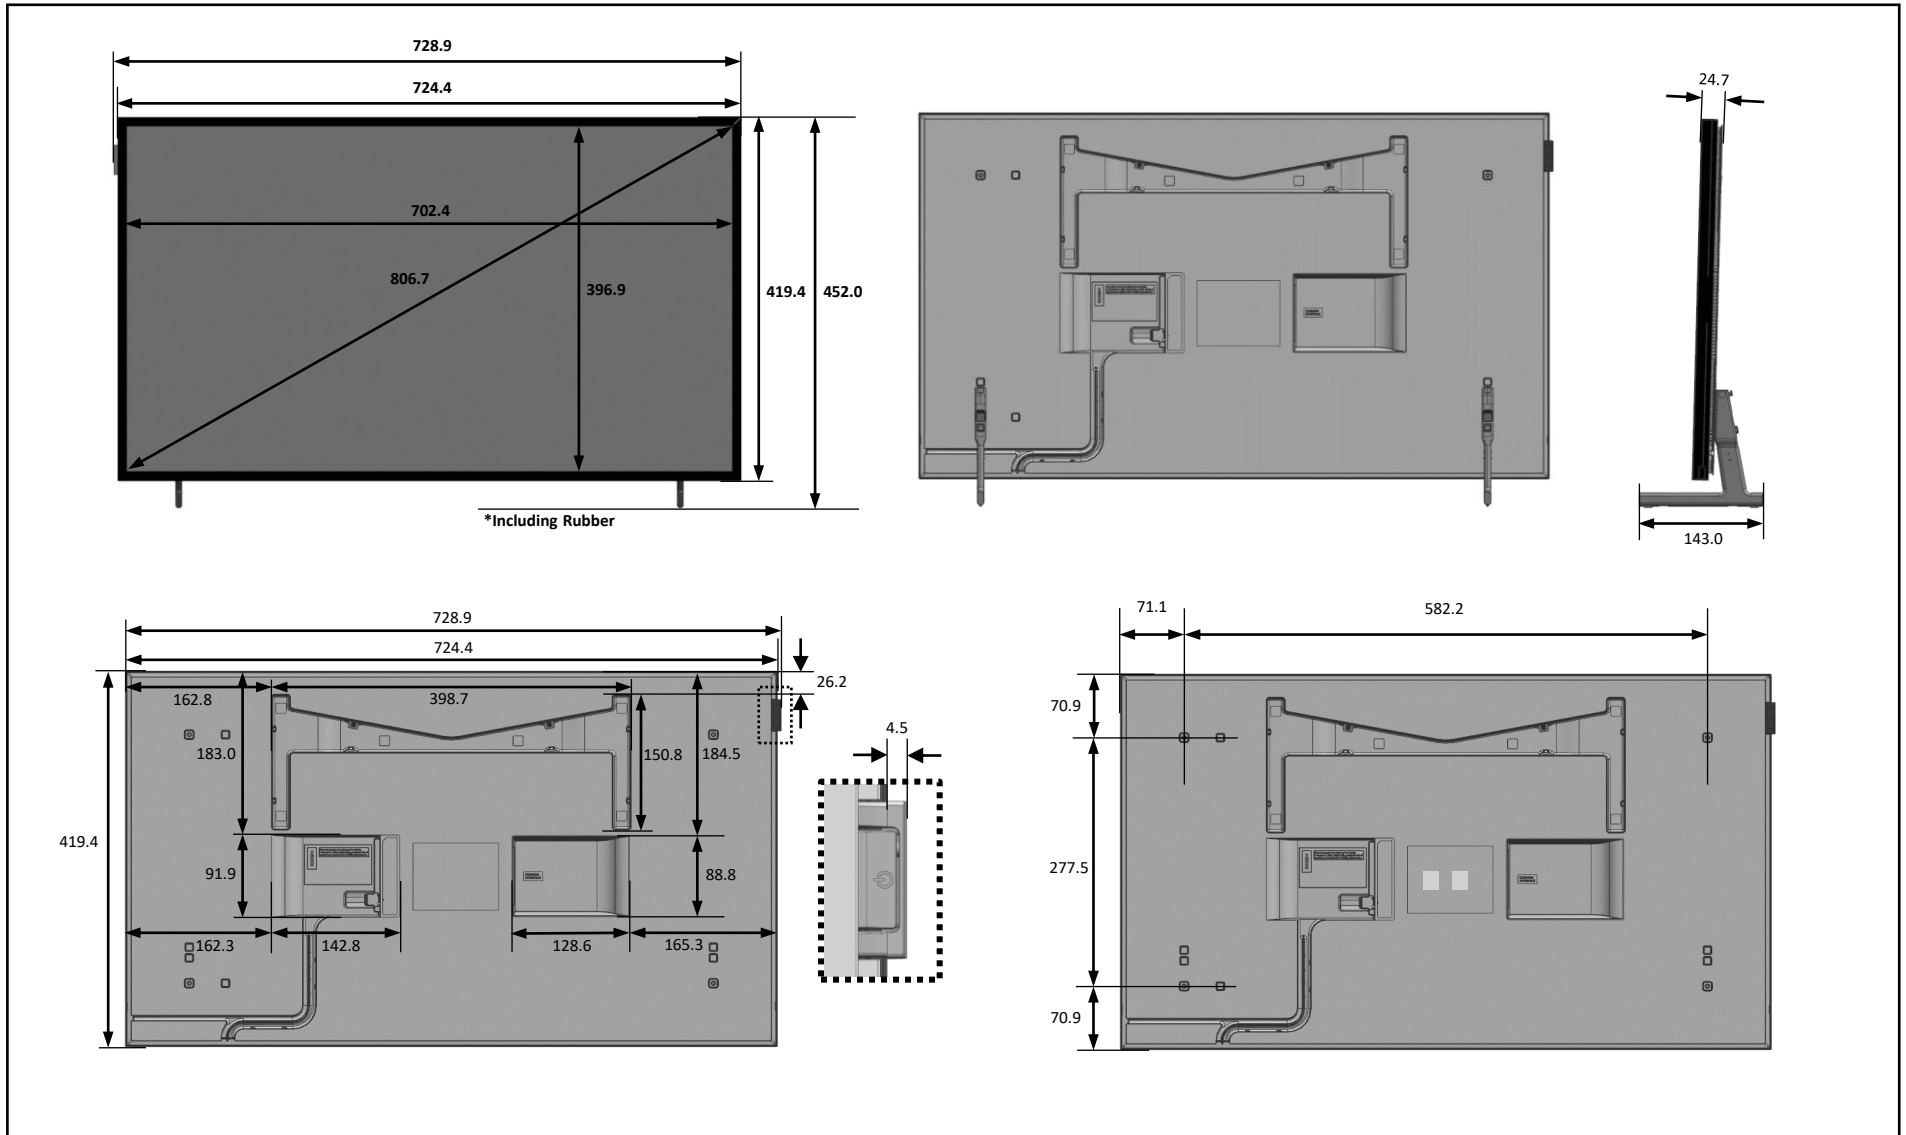

QN32LS03B

**Dimensions in millimeters (+ / - 0.1 mm)*

QN32LS03B

**Dimensions in millimeters (+ / - 0.1 mm)*

LS03B – One Connect BOX/Cable (32")

**Dimensions in millimeters (+ / - 0.1 mm)*