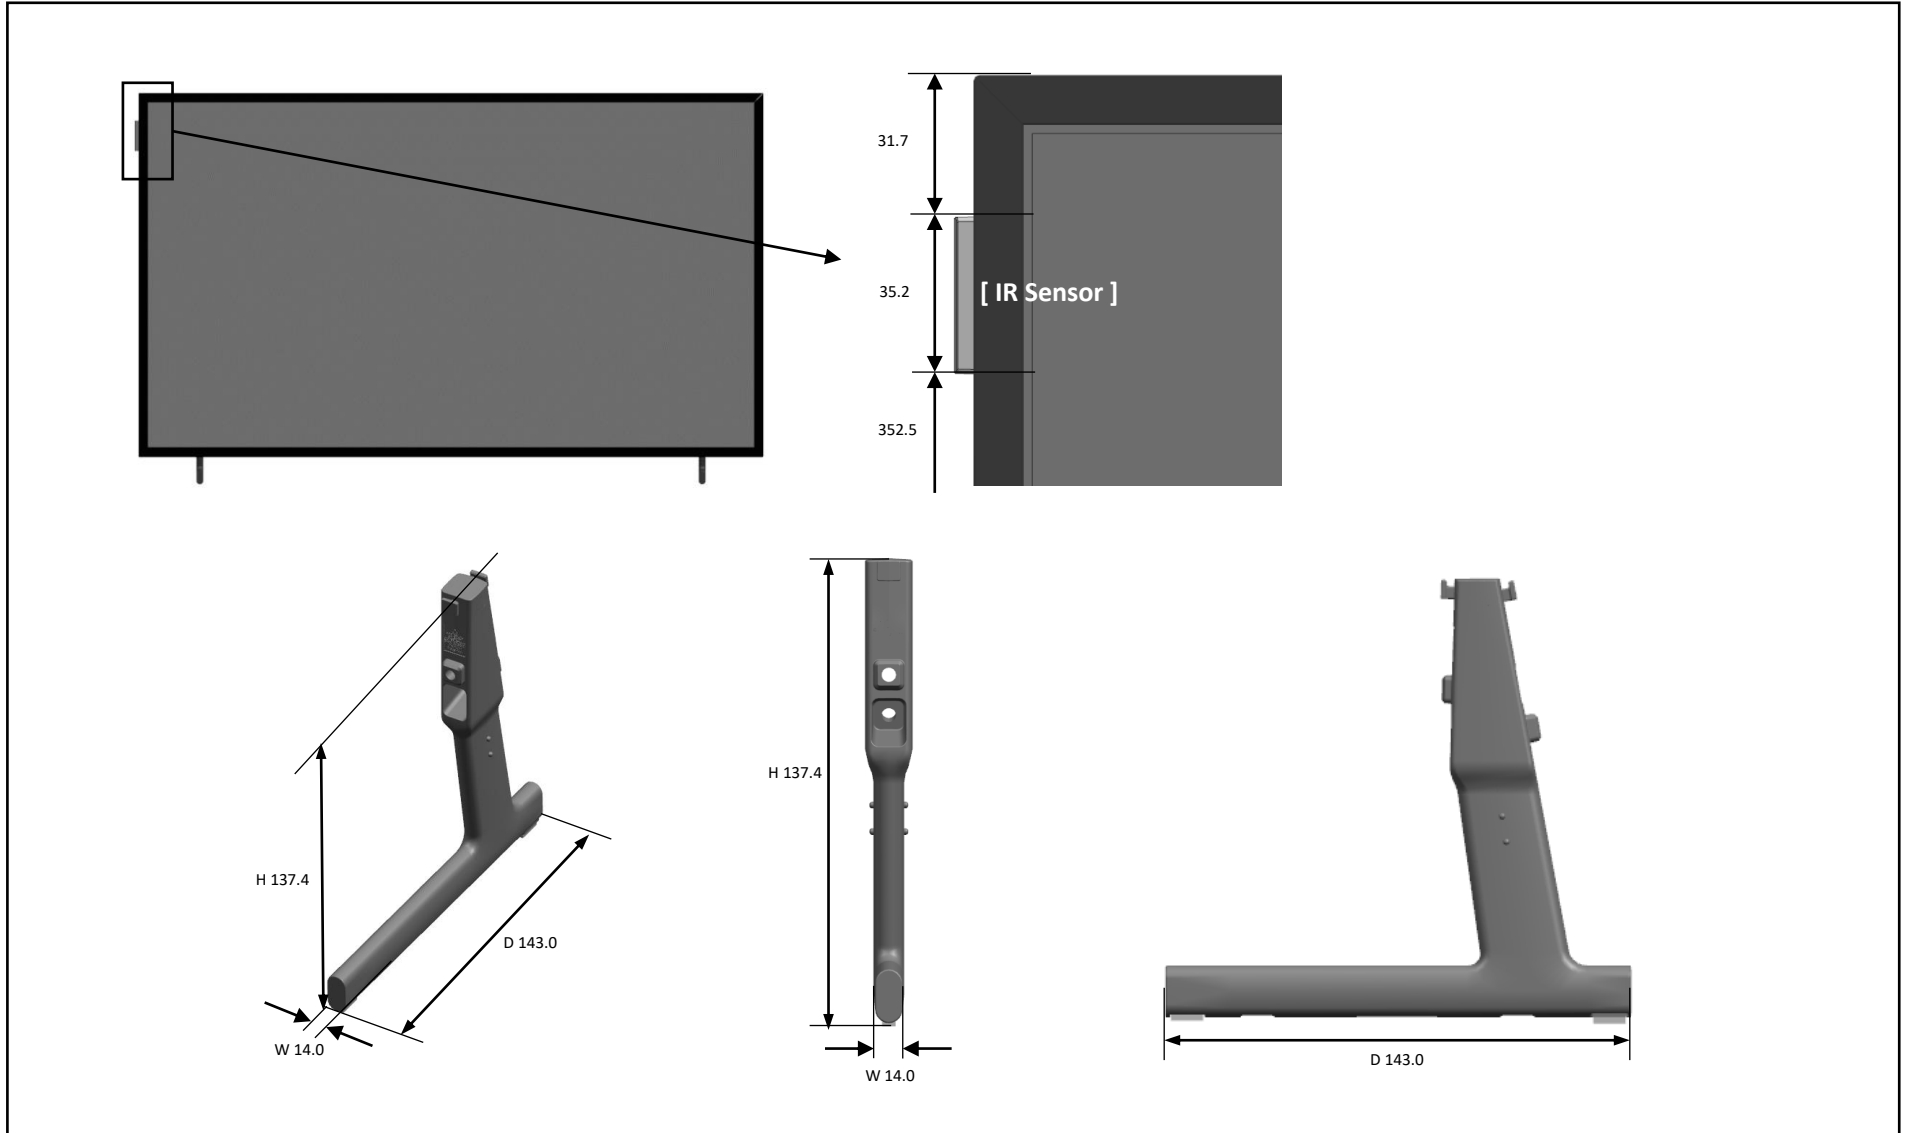

QN32LS03B

**Dimensions in millimeters (+ / - 0.1 mm)*

QN32LS03B

**Dimensions in millimeters (+ / - 0.1 mm)*

LS03B – One Connect BOX/Cable (32")

**Dimensions in millimeters (+ / - 0.1 mm)*