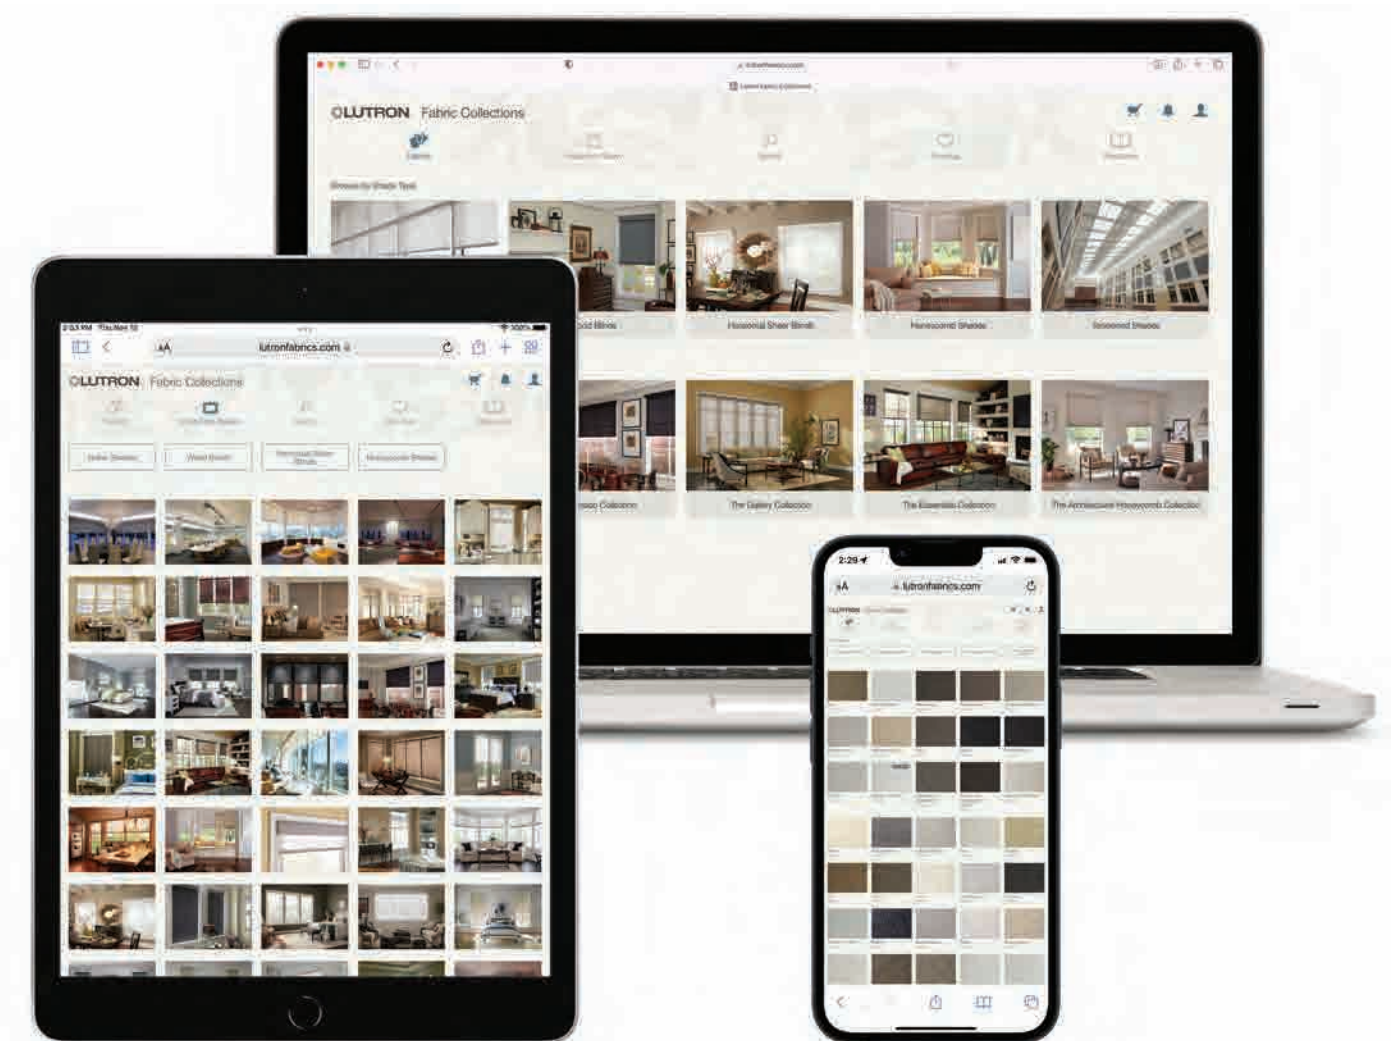

The Classico Collection

The Classico Collection of performance fabrics is available for roller, tensioned, and cable-guided shades.

The Gallery Collection

The Gallery Collection is an extensive line of fashion fabrics for roller shades, horizontal sheer blinds, and wood blinds.

The Architectural Honeycomb Collection

The Architectural Honeycomb Collection includes a palette of neutral colors in a variety of textures and range of opacities, all featuring a modern ¾ inch cell size.

The Atelier Collection

The Atelier Collection is a curated collection of roller shade fabrics that balances design and function. The collection is organized by color, and each deck includes select colors for the fabric family. In this collection, each sheer fabric has a perfectly coordinating blackout option for simple specification.

Lutronfabrics.com

Browse through Lutron's extensive collection of window shade fabrics using this comprehensive tool. Easily search for fabrics that meet specific shade parameters or find inspiration for your next project by looking through our fabric Photo Gallery. Professionals can stay up to date on all fabric announcements and changes by logging into lutronfabrics.com using your myLutron account — you can even sign up to receive automatic email notifications when changes occur.