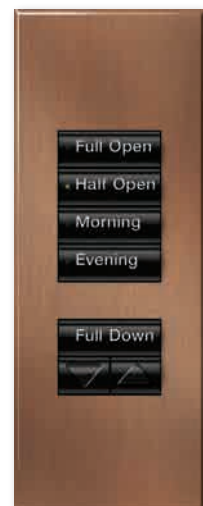

# Control styles

Choose between keypad styles to coordinate with each room and any home.

Alisse wall control

Palladiom keypad

seeTouch keypad without insert

seeTouch keypad with insert

seeTouch keypad with insert