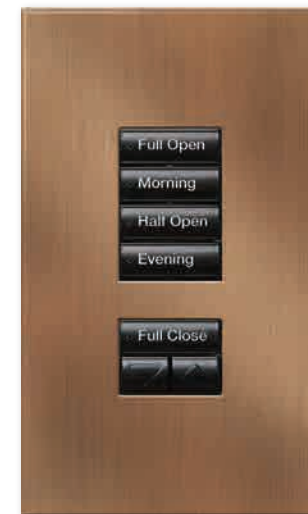

# Control styles

Choose between keypad styles to coordinate with each room and any home.

Alisse wall control

Palladiom keypad

seeTouch keypad without insert

seeTouch keypad with insert

seeTouch keypad with insert