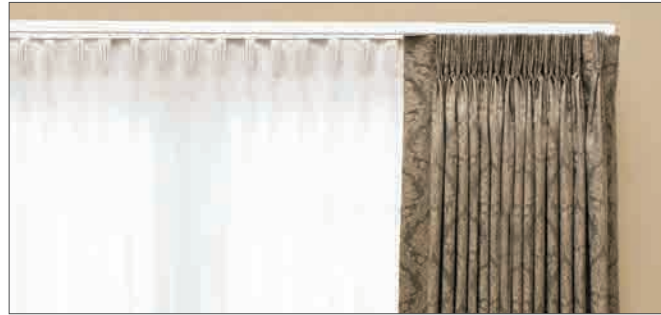

### Curved track

Lutron drapery track can be custom-curved to fit a curved wall, bay window, and many other special applications.

- Standard arc: 90° bend with a 20-inch minimum radius
- Custom arcs are also available (can accommodate center and single draw)

## Pleat styles

**Pinch pleat** — named for the pleated look created by pinched gatherings of the fabric at the top of the drapery. When installed, pins on the back of the drapery are simply looped through the carriers on the track.