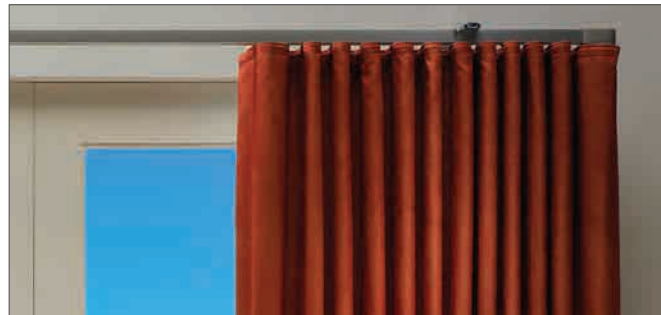

Ripplefold — named for the soft, consistent ripples created by the drapery as it hangs from the track. Fullness of the drapery is determined by the carrier spacing. Lutron ripplefold tracks are available in three fullness factors: 80%, 100%, and 120%.

Mounting options

Choose from wall or ceiling mount. Tracks can be mounted in a cove or recessed into the ceiling.