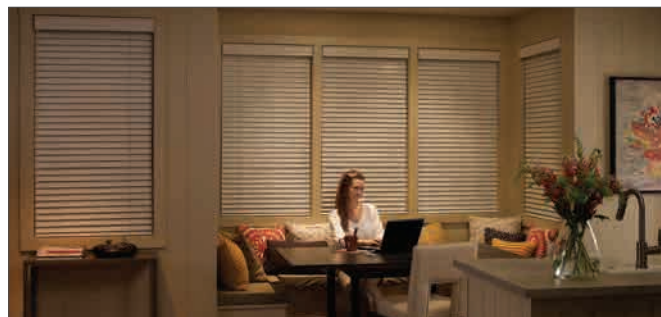

WOOD BLINDS

Wood blinds

Wood blinds are an attractive and effective way to ensure privacy while still allowing sunlight to filter into a space. Only Lutron wood blinds offer independent lift and tilt for precision alignment of both height and angle positions between multiple blinds.

Preset

Open tilt

Closed