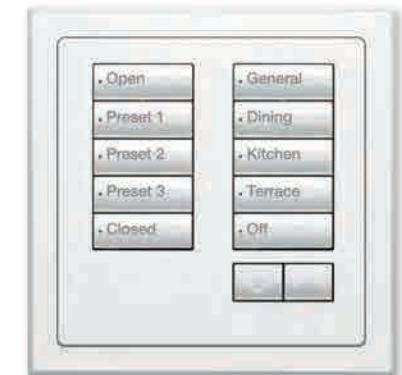

# Control styles

Choose between keypad styles to coordinate with each room and any home.

Alisse wall control

Palladiom keypad

seeTouch keypad without insert

seeTouch keypad with insert

seeTouch keypad with insert