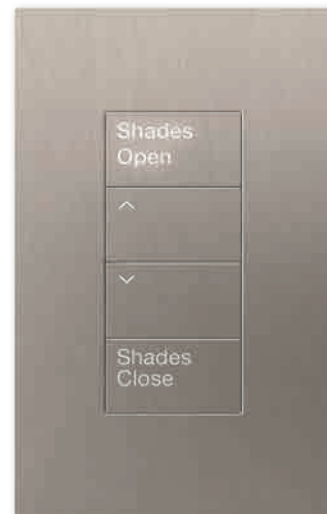

# Control styles

Choose between keypad styles to coordinate with each room and any home.

Alisse wall control

Palladiom keypad

seeTouch keypad without insert

seeTouch keypad with insert

seeTouch keypad with insert