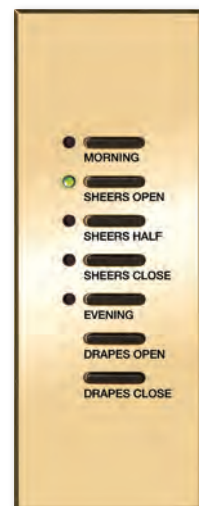

Architrave keypad (door wide)

Please note that colors and finishes are representative and not exact matches. To order a color sample, please contact your HomeWorks provider.