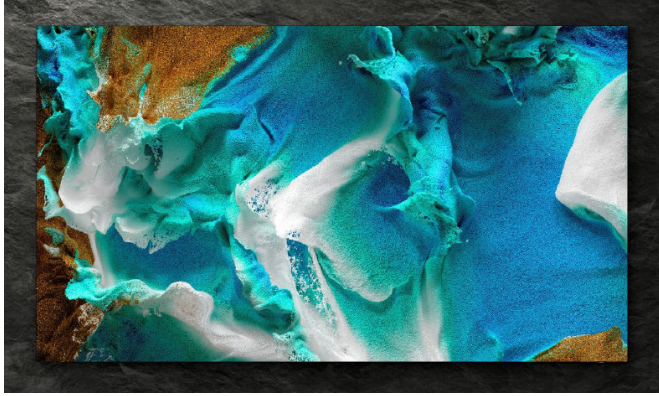

MICRO LED (MS1A)

PRODUCT HIGHLIGHTS

- MICRO LED Technology
- Monolith Design
- Arena Sound
- 4Vue
- MICRO Contrast

SIZE CLASS

110"

110MS1A

Welcome to a bold new world of luxury entertainment: MICRO LED. Discover our most advanced display technology ever, crafted from individual microscopic LEDs radiating over 8 million points of light for nearly infinite depth, unimaginable color gradation and brightness. With powerful 3D sound worthy of a stadium delivered by ever-elusive speakers, immerse yourself in an audio experience that promises to be as transcendent as the picture itself.

KEY FEATURES

Picture

- MICRO LED Technology
- MICRO AI Processor
- 4K AI Upscaling
- MICRO Color
- Motion Xcelerator Turbo+
- Adaptive Picture™
- FreeSync Compatible
- Auto Game Mode (ALLM)
- Super Ultrawide GameView & Game Bar

Design

- Monolith Design
- Zero Bezel
- One Pure Plate Stand²

Smart Features

- Smart Hub
- Smart Entertainment
- Universal Guide
- Ambient Mode+¹
- Multiple Voice Assistants
- TV Plus
- 4Vue
- Tap View
- Music Wall
- SmartThings³
- Samsung Health⁴
- PC on TV⁵
- Bluetooth

Connections

- 6 HDMI Ports
- HDMI 2.1 Features Supported:
  - Auto Low Latency Mode (ALLM), supported on all ports
  - Fixed Rate Link (FRL) 4K@120Hz, supported on ports 5/6
- Variable Refresh Rate (VRR), supported on all ports
- Enhanced Audio Return Channel (eARC), supported on port number 3
- 2 USB Connections
- LAN Port
- Wi-Fi 6 built-in Wi-Fi

Audio

- Arena Sound
- Object Tracking Sound Pro
- Q-Symphony⁶
- Active Voice Amplifier
- Adaptive Sound +
- Dolby® Digital Plus
- 100 Watt 6.2.2 Channel

Included Accessories

- SolarCell Remote™ (TM-2180E)

¹Background feature accuracy may vary based on TV location and is dependent on wall designs, patterns and/or colors.

²Stand sold separately.

³SmartThings compatible devices only. SmartThings app download may be required.

⁵Compatible with certain PC and mobile devices. For a complete list of compatible devices, please refer to samsung.com for more information.

⁶Samsung Q-Symphony is compatible with 2020 to 2022 Samsung QLED. For a complete list of compatible models, please refer to samsung.com for more information.

SAMSUNG

SEE BACK FOR DETAILS