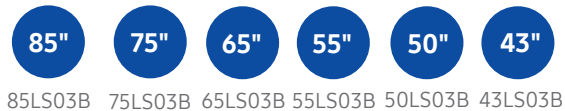

SIZE CLASS

Artwork, shows, movies and memories—display what you love on The Frame, the picture frame-like TV. See everything on the QLED 4K TV at 100% Color Volume with Quantum Dot² that saturates your screen with a billion colors. Switch on Art Mode¹ and transform your TV into your own personal art exhibit.

KEY FEATURES

Picture

- Art Mode \ Art Store¹
- Anti-Reflection with Matte Display
- QLED 4K with 100% Color Volume²
- Quantum HDR
- 4K UHD with 4K AI Upscaling⁴
- Quantum Processor 4K
- Wide Viewing Angle
- Motion Xcelerator Turbo+⁵
- Super Ultrawide Game View & Game Bar 3.0⁶
- FreeSync™ Premium Pro⁷
- Auto Game Mode (ALLM)
- Dual LED
- Real Depth Enhancer
- Samsung Collection / My Collection
- Vertical Mode / 9:16 Screen Support⁸

Design

- Modern Frame Design
- Brightness and Motion Sensor⁹
- One Invisible Connection™
- One Connect Box¹⁰

Smart Features

- Smart TV Powered by Tizen™
- Universal Guide
- Ambient Mode+
- Multiple Voice Assistants¹¹
- Samsung TV Plus
- Multi View¹²
- SmartThings Compatible¹³
- Samsung Health¹⁴
- Samsung Gaming Hub

Included Accessories

- SolarCell Remote™ (TM2281E)
- Slim Fit Wall Mount included
- Power Cable
- User Manual and E-Manual

Optional Accessories - Sold Separately

- Customizable Bezels³
- Studio Stand
- 15m Extended Cable

Connections

- 4 HDMI Ports¹⁵
- HDMI 2.1 Features Supported:
  - Auto Low Latency Mode (ALLM), supported on all ports
  - Fixed Rate Link (FRL) 4K@120Hz¹⁶ supported on port 4
    - Variable Refresh Rate (VRR), supported on all ports¹⁷
  - Enhanced Audio Return Channel (eARC), supported on port number 3
- 2 USB 2.0 Connections
- LAN Port
- Built-in Wi-Fi 5
- Bluetooth®5.2
- RS-232 Control (Ex-Link)
- IP Control Support¹⁸
- Optical Audio Output Port

Audio

- Dolby Atmos and Object Tracking Sound¹⁹
- Q-Symphony²⁰
- Adaptive Sound+
- 40 Watt 2.0.2 Channel²¹

Industry Certifications

- CTA 4K UHD Connected
- Filmmaker Mode

¹¹Amazon, Alexa, and all related logos are trademarks of Amazon.com, Inc. or its affiliates. Google and YouTube are trademarks of Google LLC. This service may not yet be available at the time of purchase of this product. Apple and related marks and logos are trademarks of Apple Inc. This Samsung TV supports AirPlay 2 and requires iOS 12.3 or later or macOS 10.14.5 or later.

¹⁹50" and 43" have Object Tracking Sound Lite.

SAMSUNG

SEE BACK FOR DETAILS