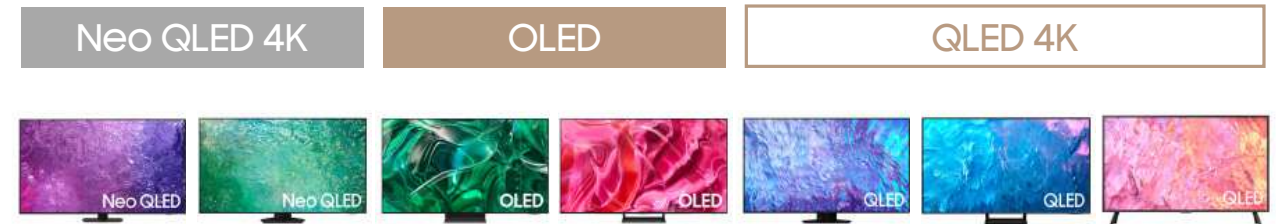

QN90C	QN85C	S95C	S90C	Q80C	Q70C	Q60C
Sizes	98", 85", 75", 65", 55", 50", 43"	85", 75", 65", 55"	77", 65", 55"	83", 77", 65", 55"	98", 85", 75", 65", 55", 50"	85", 75", 65", 55"	85", 75", 70", 65", 55", 50", 43", 32"
Backlight	Quantum Matrix with Mini LED	Quantum Matrix with Mini LED	OLED	OLED	Full Array	Dual LED	Dual LED
Resolution	4K	4K	4K	4K	4K	4K	4K
Mounting Type	VESA or Slim Fit²	VESA or Slim Fit	VESA or Slim Fit³	VESA or Slim Fit	VESA	VESA or Slim Fit	VESA or Slim Fit
Bezel Design	4 side bezel-less⁴	4 side bezel-less	4 side bezel-less	4 side bezel-less	4 side bezel-less⁵	3 side bezel-less	3 side bezel-less
Product Design	NeoSlim	NeoSlim	Infinity One	Laser Slim	AirSlim	AirSlim	AirSlim
Connectivity Location	Rear TV Cabinet	Rear TV Cabinet	One Connect Box	Rear TV Cabinet	Rear TV Cabinet	Rear TV Cabinet	Rear TV Cabinet
HDMI	4	4	4	4	4	4	3
WiFi	WiFi5	WiFi5	WiFi5	WiFi5	WiFi5	WiFi5	WiFi5
HDMI 2.1 Advanced Features	ALLM, VRR (FreeSync™), eARC, 4k@120Hz (FRL)	ALLM, VRR (FreeSync™), eARC, 4k@120Hz (FRL)	ALLM, VRR (FreeSync™), eARC, 4k@144Hz (FRL)	ALLM, VRR (FreeSync™), eARC, 4k@120Hz (FRL)	ALLM, VRR (FreeSync™)⁷, eARC, 4k@120Hz (FRL)	ALLM, VRR (FreeSync™), eARC, 4k@120Hz (FRL)	ALLM, eARC
Digital Broadcasting	ATSC 3.0 NextGenTV	ATSC/ClearQAM	ATSC 3.0 NextGenTV	ATSC 3.0 NextGenTV	ATSC/ClearQAM	ATSC/ClearQAM	ATSC/ClearQAM
Control	IP, Serial, IR	IP, Serial, IR	IP, Serial, IR	IP, Serial, IR	IP, Serial, IR	IP, Serial, IR	IP, Serial, IR⁸
VG-ARAC43WMTZA Rotating Mount Compatible	Yes; 65", 55", 50", 43"	Yes; 65" & 55"	Yes; 65" & 55"	No	No	No	No

Connectivity

¹; 98" refers to QN98QN90A, ²; 98QN90A does not support Slim Fit, ³; 77S95C does not support Slim Fit, ⁴; 98QN90A, 50QN90C & 43QN90C feature 3 side bezel-less, ⁵; 98Q80C & 50Q80C feature 3 side bezel-less, ⁶; FreeSync Compatible, ⁷; 50Q80C does not support FreeSync ⁸; Requires USB-to-ExLink Adaptor

Support	
Tech Hotline	Samsung Tech Support Hotline: (866) 208-2911
Service Hotline	Samsung Consumer Dealer Service Hotline: (866) 797-8727
Brawn Consulting	Brawn Consulting Hotline: (442) 245-6332
CI Web Portal	Register to download custom installer product info, 2D drawing, etc.: www.samsung.com/custominstall
IP Control	Contact Your AMX, Control4, Crestron, Extron, Elan, Josh.ai, RTI, Savant, or URC representative