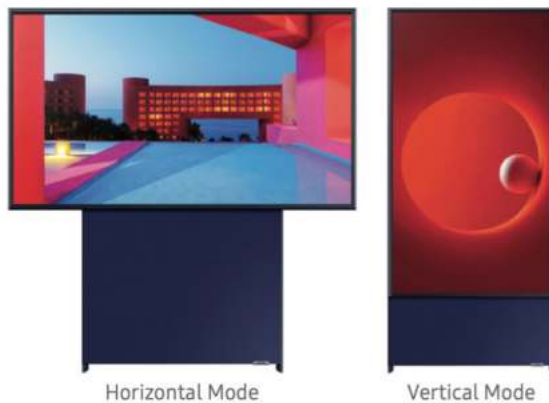

The Sero

Size Class

Highlights

Mobile Optimized Screen

See the content from your favorite apps as it was meant to be seen.* The screen rotates to landscape mode for TV and movies and changes to portrait for mobile content and apps.

*Available on Samsung Galaxy devices with Android OS 8.1 and higher.

Tap View

Share music, movies, and more from your phone to your TV with a tap.*

*Tap View is available on Samsung Galaxy devices with Android OS 8.1 and higher.

Anti Reflection with Matte Display

Enjoy more screen visibility with virtually no light reflection, night or day.

Ambient Mode +™

Turn the blank screen into a display for captivating photos that play to your aesthetic.*

*Background feature accuracy may vary based on TV location and is dependent on wall designs, patterns and/or colors. SmartThings app on a mobile device (Android, iOS) is required for some functionality. App features may be limited at launch; please continue to check for updates.

QLED Technology

See what you've been missing on a crisp, clear picture that's 4X the resolution of Full HD. With the Quantum Processor 4K, transform what you watch into stunning 4K.