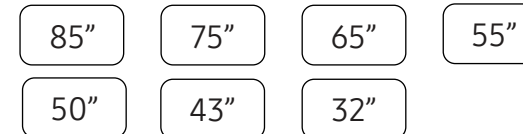

QLED Technology

See what you've been missing on a crisp, clear picture that's 4X the resolution of Full HD. With the Quantum Processor 4K, transform what you watch into stunning 4K.

The Frame

Size Class

Highlights