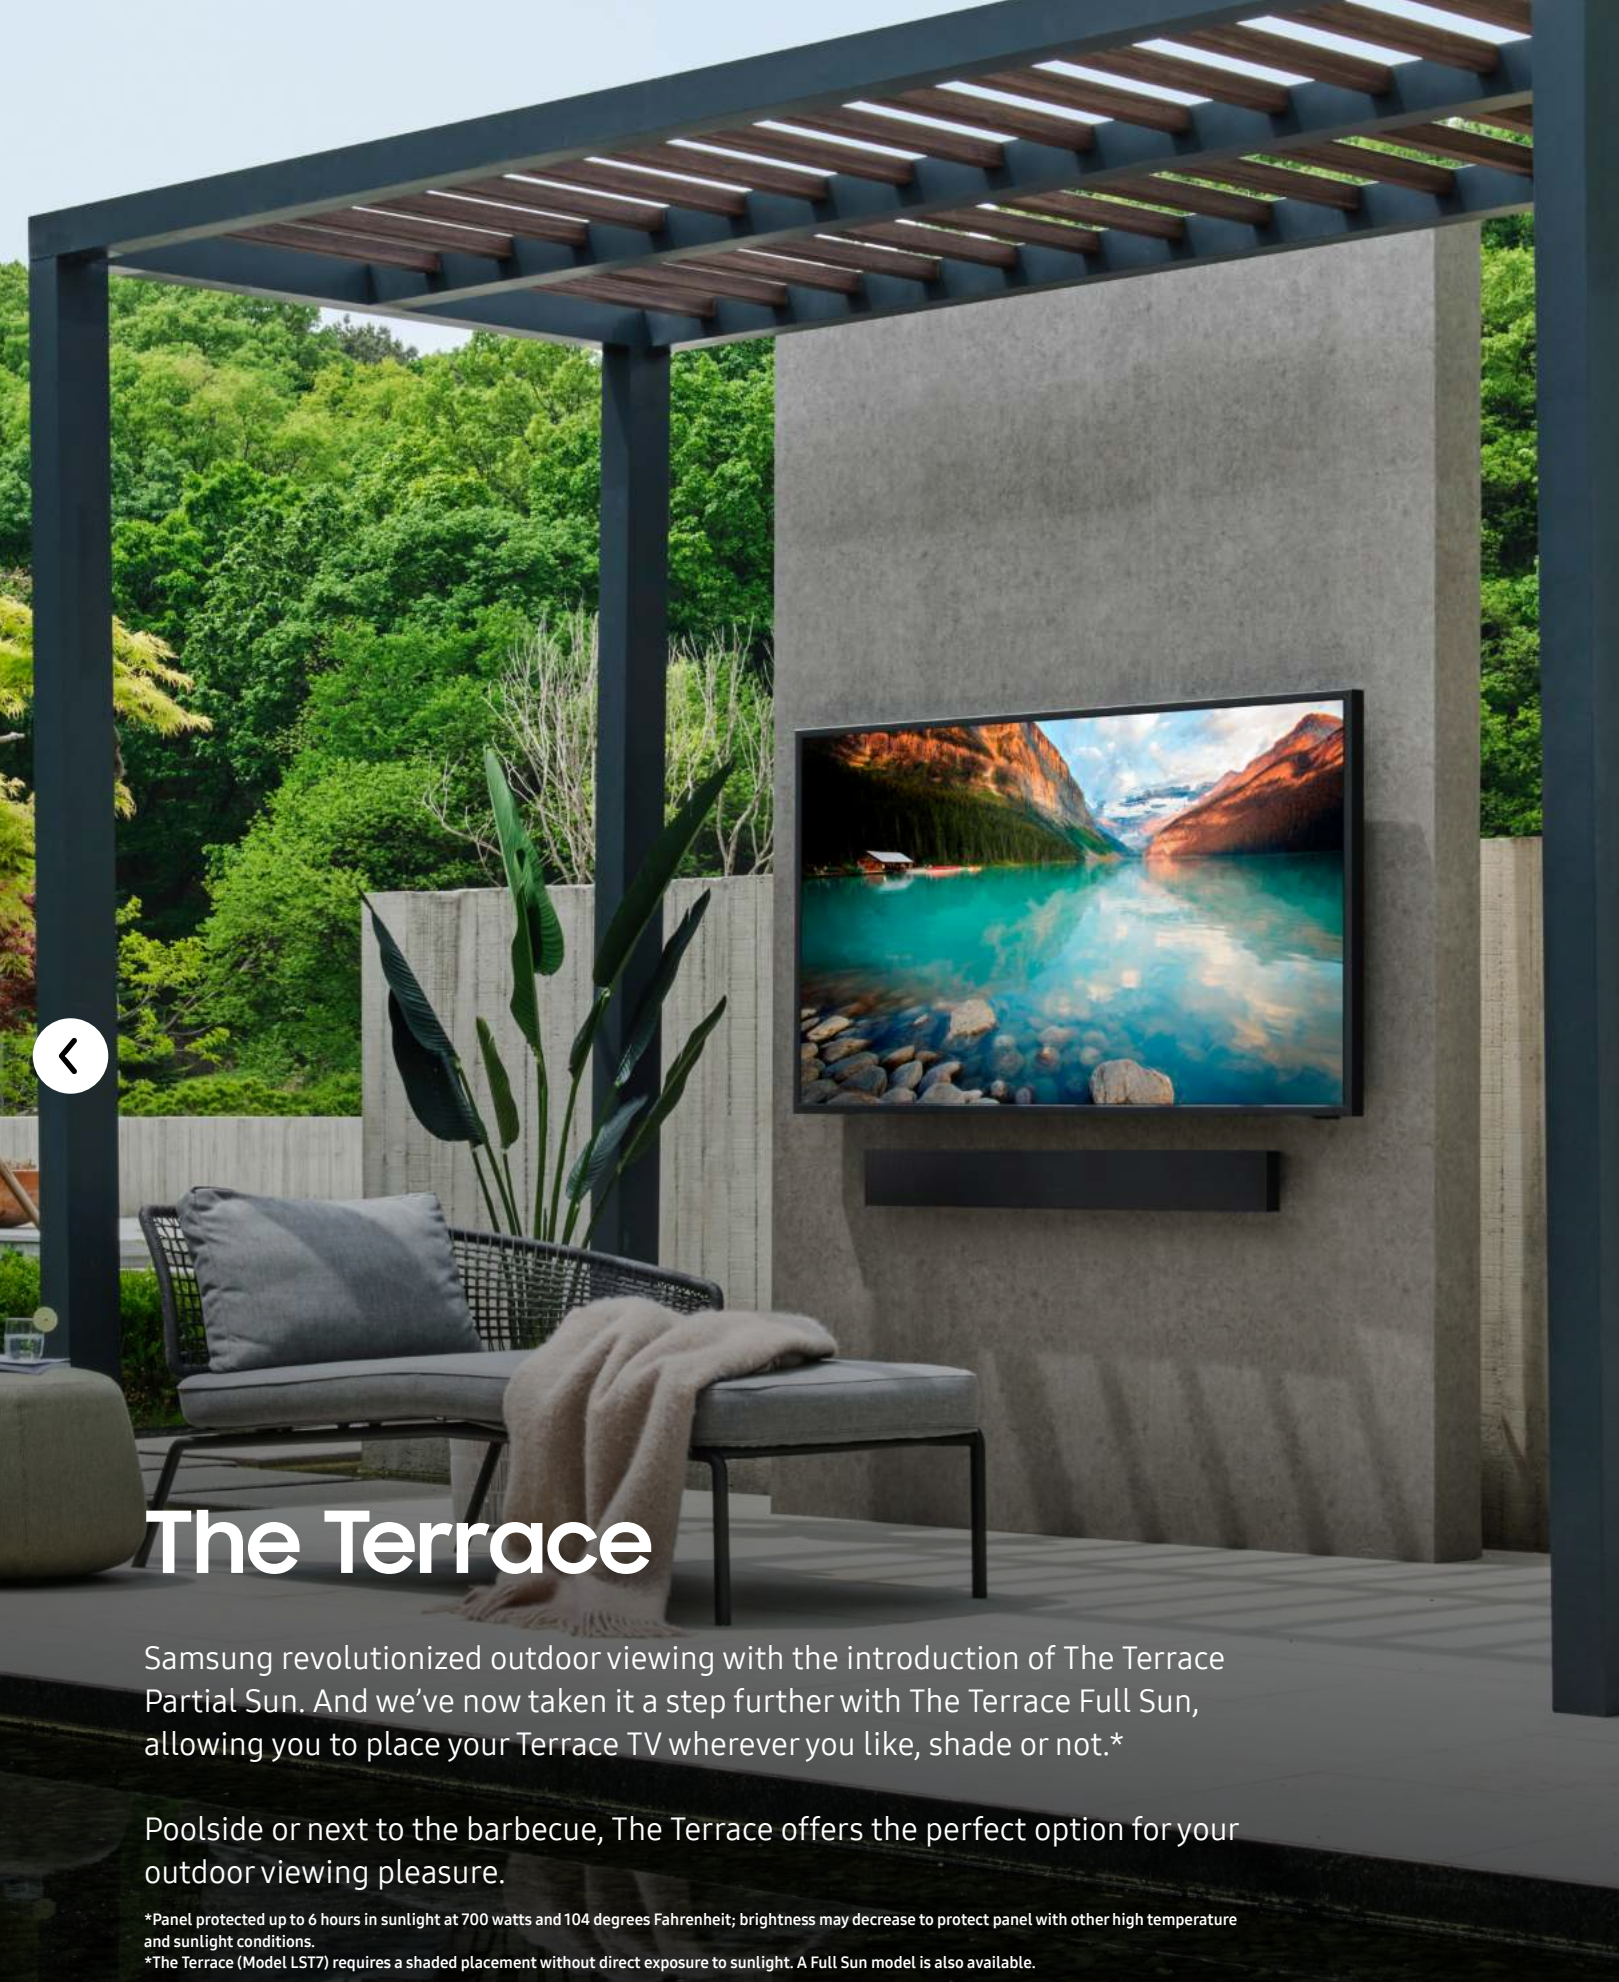

*Available on Android OS smartphones.

The Terrace

Samsung revolutionized outdoor viewing with the introduction of The Terrace Partial Sun. And we've now taken it a step further with The Terrace Full Sun, allowing you to place your Terrace TV wherever you like, shade or not.*