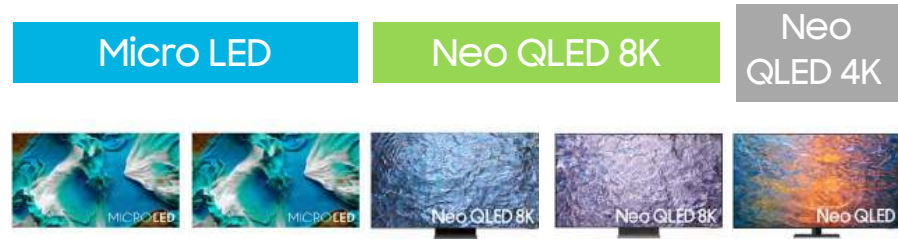

Adaptive Sound Lite

Enjoy optimized audio with enhanced voice clarity on all your favorite video content.

Music Mode

Experience vocals and instruments in studio-grade clarity and hear every note.

2023 Core TV Line Up