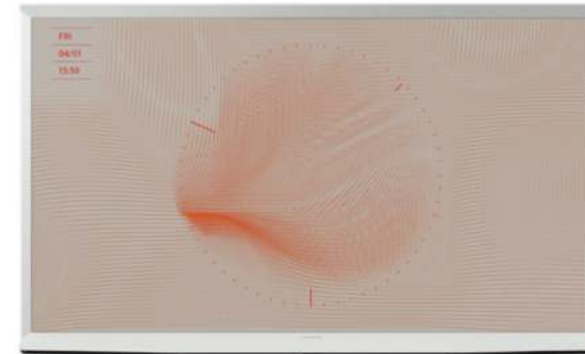

*100% color volume measured to DCI-P3 standard, certified by VDE.

The Serif

Size Class

Highlights

Iconic I-Shaped Design

This unique collaboration with the award winning design duo Ronan and Erwan Bouroullec blends design and technology into a simple, functional solution for connecting with what we enjoy most in life.