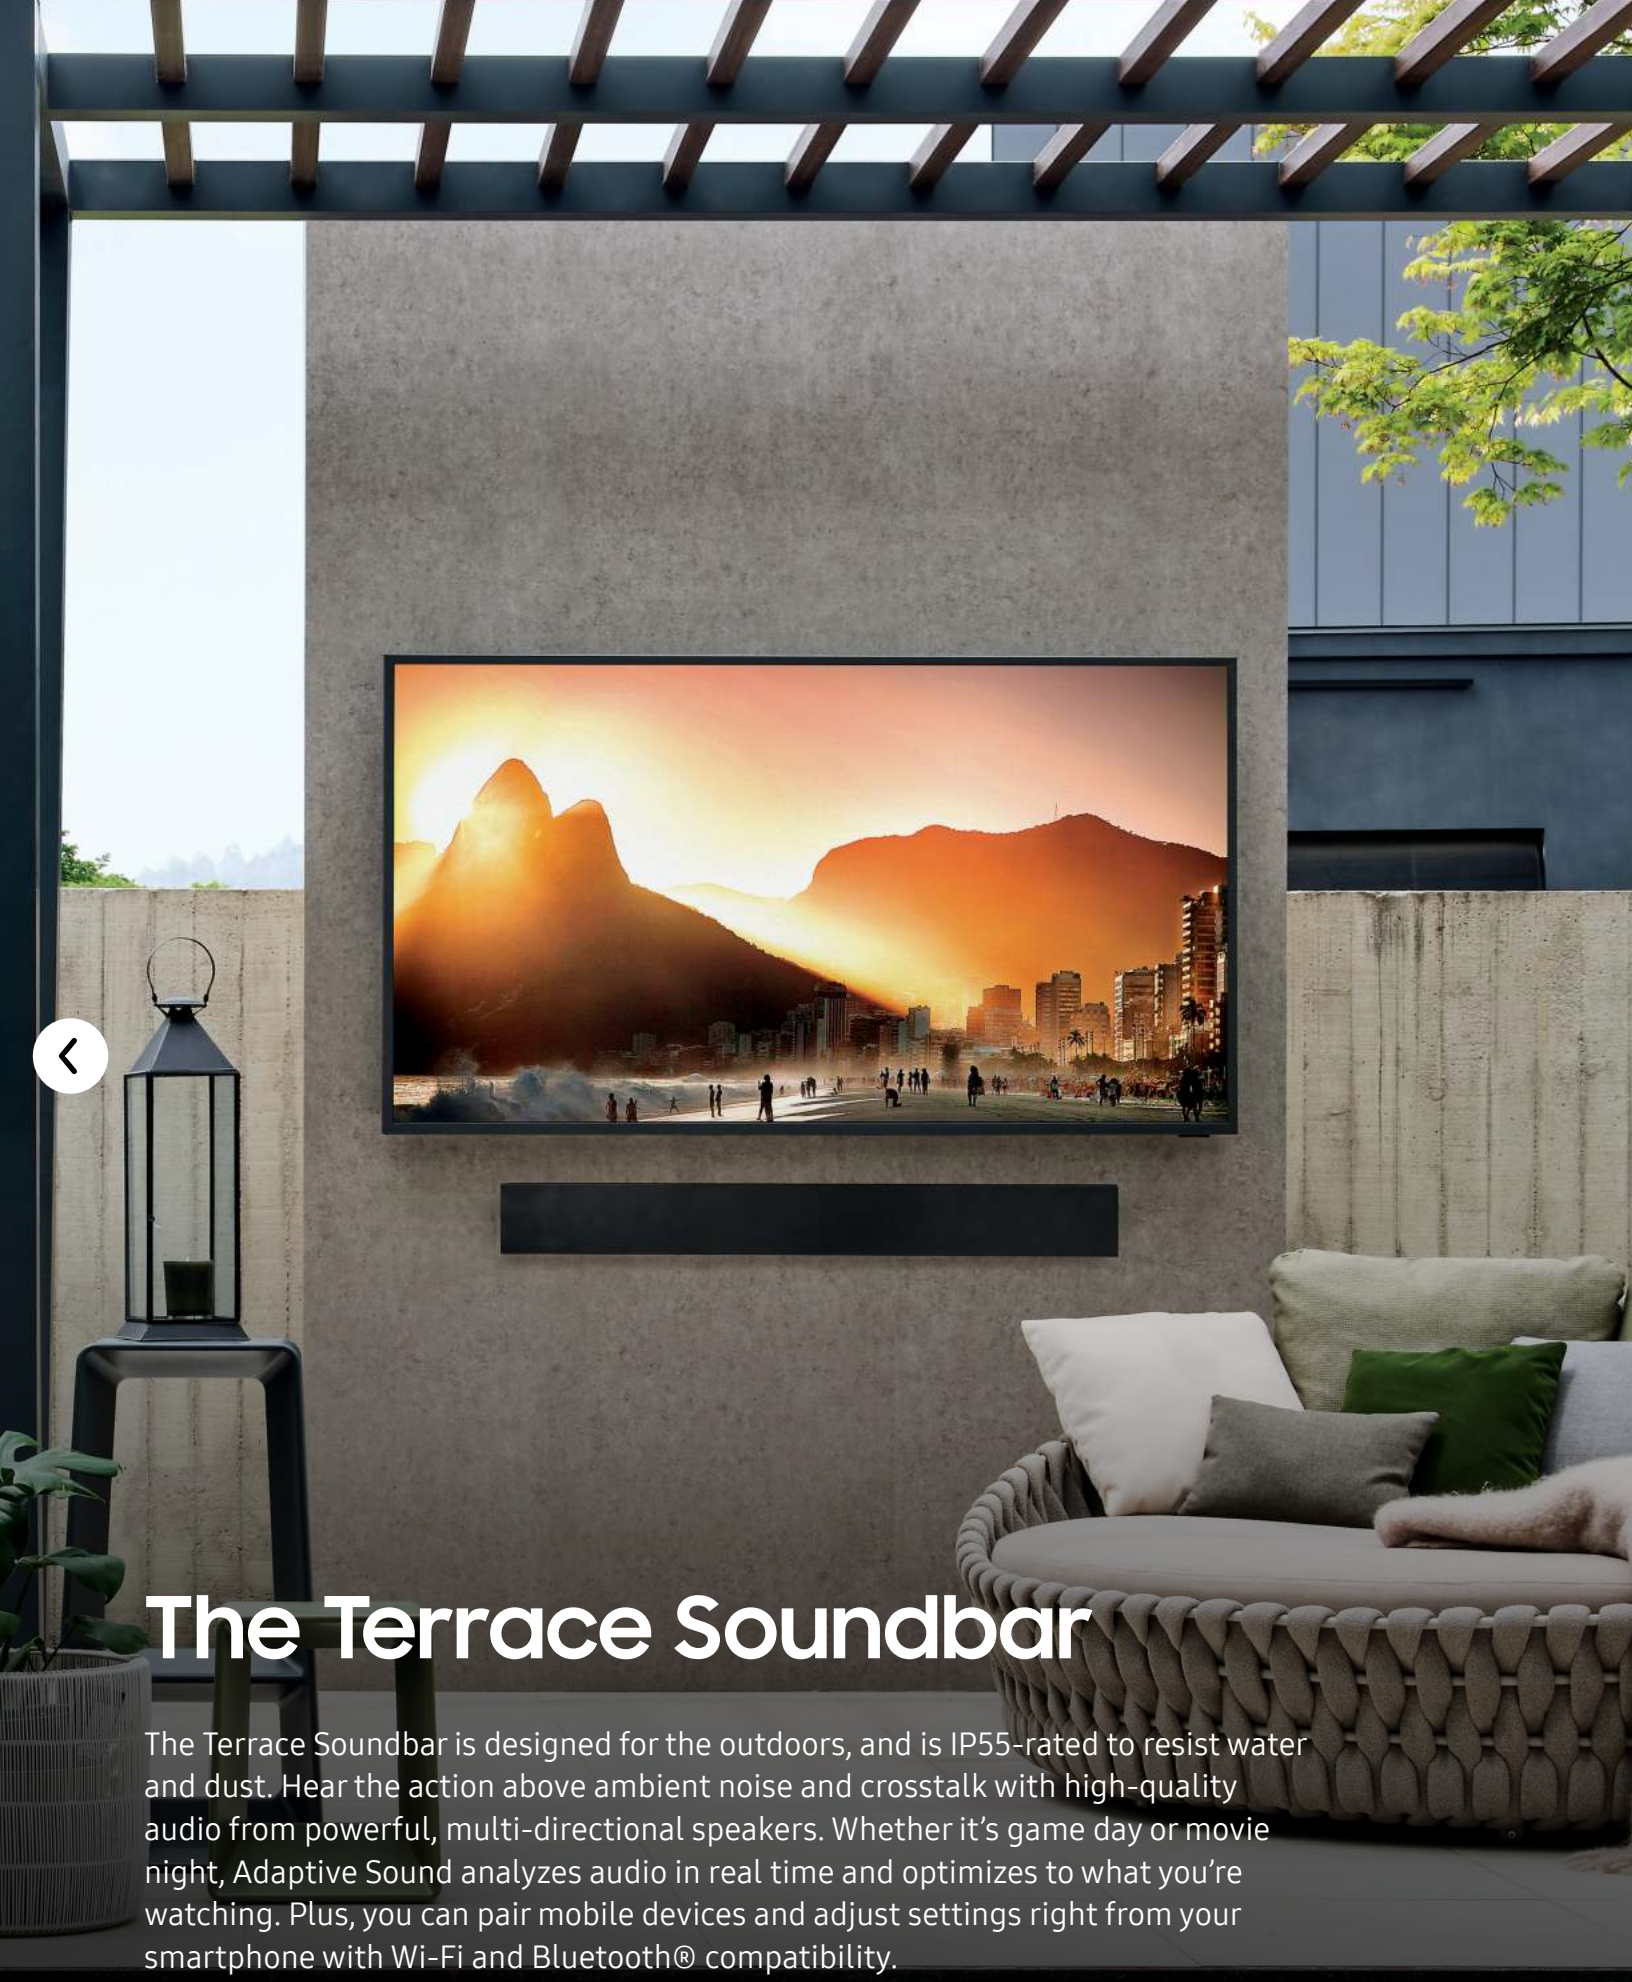

Spotlight Feature - Ultra slim soundbar customizable bezel

Style your space with a look and feel that's uniquely you.*

*Bezels sold separately. Only available for S800B & S801B.

The Terrace Soundbar

The Terrace Soundbar is designed for the outdoors, and is IP55-rated to resist water and dust. Hear the action above ambient noise and crosstalk with high-quality audio from powerful, multi-directional speakers. Whether it's game day or movie night, Adaptive Sound analyzes audio in real time and optimizes to what you're watching. Plus, you can pair mobile devices and adjust settings right from your smartphone with Wi-Fi and Bluetooth® compatibility.