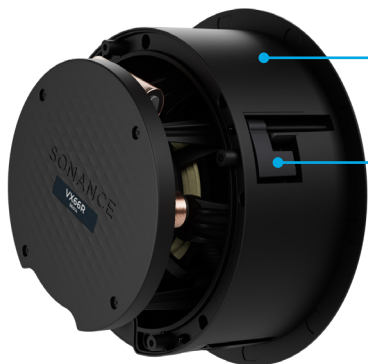

SONANCE

VX

### VX MODELS

### FLEX FRAME MOUNTING SYSTEM | KEY FEATURES

The Flex Frame Mounting System consists of an installation frame and speaker module for flexibility of the install process. Choose to either install in like the current VP line-up OR split the install into two steps for easier manageability.

CDX Crossover

Roto-Lock™ Clamps

Next Gen Transducers

Sinusoidal Textured Waveguide

One-Stage or Two-Stage Flex Frame Installation