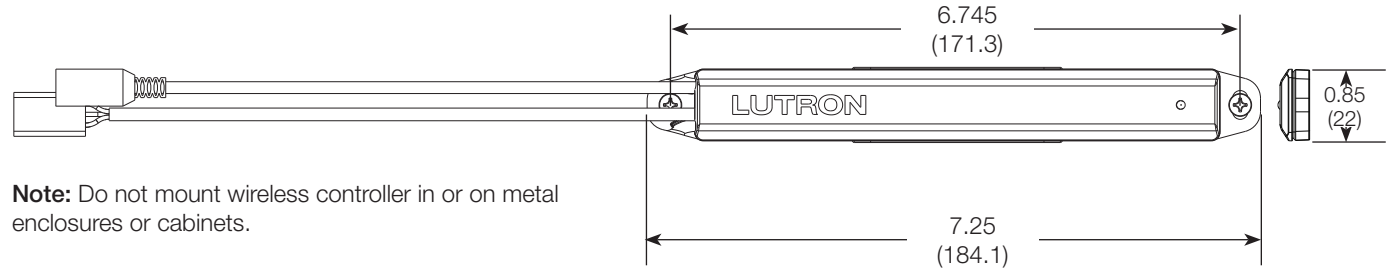

- Maximum amount of cable allowed on the output of wireless controller is 10 ft (3.0 m). The cable can be added to the beginning or can be used to break up segments of LED tape.
- 3 x 22 AWG (0.50 mm²) stranded cable is provided with the tape light kit or it can be ordered as Lutron P/N LU-WK1-TW.
- For every wire-to-tape connector that is used on the output of a wireless controller, beyond 6, the maximum length of cable allowed is reduced by 6 in (152.4 mm).
- Maximum length of LED tape light is 16.4 ft (5 m) total, regardless of whether LED tape is in a single segment or broken up by cables.

Lumaris Tunable White Tape Light

Dimensions

All dimensions shown as: in (mm)

Wireless Controller (HWL-TWC-WH or RRL-TWC-WH)

Top View

End View

Note: Do not mount wireless controller in or on metal enclosures or cabinets.

Side View

Plug-in Power Supply

Top View

Side View

Power Cord

The Lutron logo, Lutron, Clear Connect, HomeWorks, Lutron Connect, Lumaris, and RadioRA 3 are trademarks or registered trademarks of Lutron Electronics Co., Inc. in the US and/or other countries.