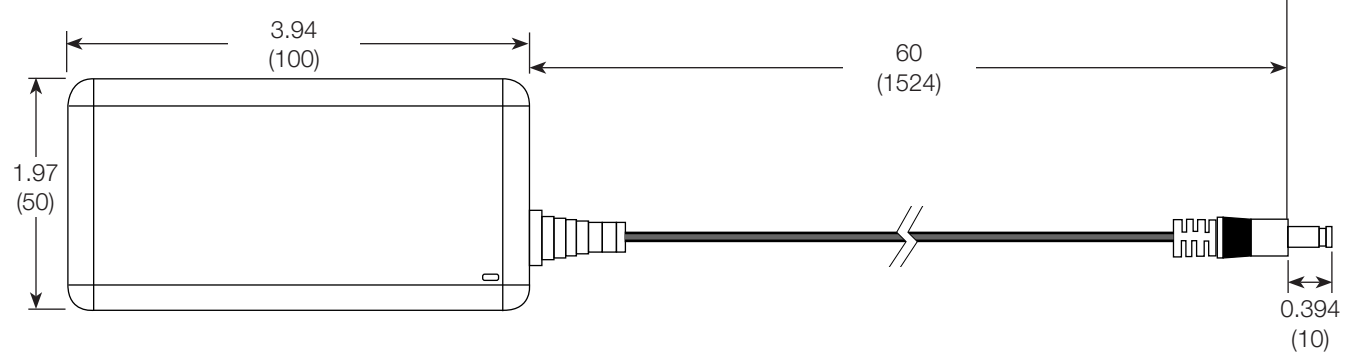

Lumaris Tunable White Tape Light

Dimensions

All dimensions shown as: in (mm)

Wireless Controller (HWL-TWC-WH or RRL-TWC-WH)

Top View

End View

Note: Do not mount wireless controller in or on metal enclosures or cabinets.

Side View

Plug-in Power Supply

Top View

Side View

Power Cord

The Lutron logo, Lutron, Clear Connect, HomeWorks, Lutron Connect, Lumaris, and RadioRA 3 are trademarks or registered trademarks of Lutron Electronics Co., Inc. in the US and/or other countries.

All product names, logos, and brands are property of their respective owners.