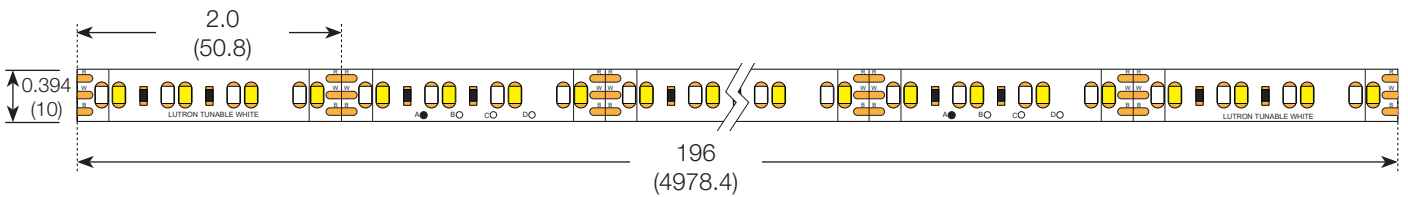

- Maximum amount of cable allowed on the output of wireless controller is 10 ft (3.0 m). The cable can be added to the beginning or can be used to break up segments of LED tape.
- 3 x 22 AWG (0.50 mm²) stranded cable is provided with the tape light kit or it can be ordered as Lutron P/N LU-WK1-TW.
- For every wire-to-tape connector that is used on the output of a wireless controller, beyond 6, the maximum length of cable allowed is reduced by 6 in (152.4 mm).
- Maximum length of LED tape light is 16.4 ft (5 m) total, regardless of whether LED tape is in a single segment or broken up by cables.

Side View

Plug-in Power Supply

Top View

Side View

Power Cord

The Lutron logo, Lutron, Clear Connect, HomeWorks, Lutron Connect, Lumaris, and RadioRA 3 are trademarks or registered trademarks of Lutron Electronics Co., Inc. in the US and/or other countries.

All product names, logos, and brands are property of their respective owners.

Lumaris Tunable White Tape Light

Dimensions *(continued)*

All dimensions shown as: in (mm)

Wireless Controller Mounting Bracket

Wireless Controller Mounting Screw

Wire-to-Tape Connector (LU-CK1-TW)

LED Tape (LU-T05-SW or LU-T05-DL)

Mounting Clip (LU-MK1)