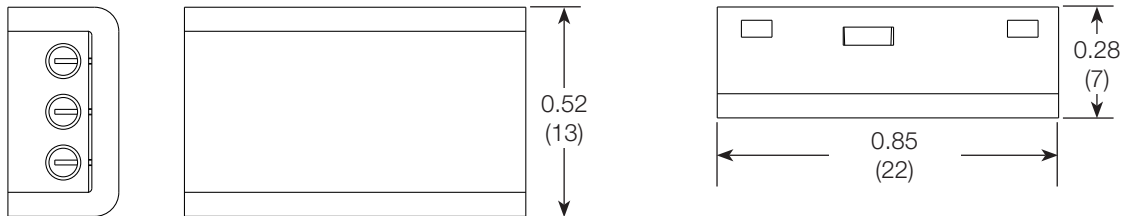

Wire-to-Tape Connector (LU-CK1-TW)