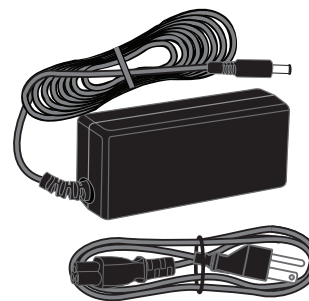

Power Supply