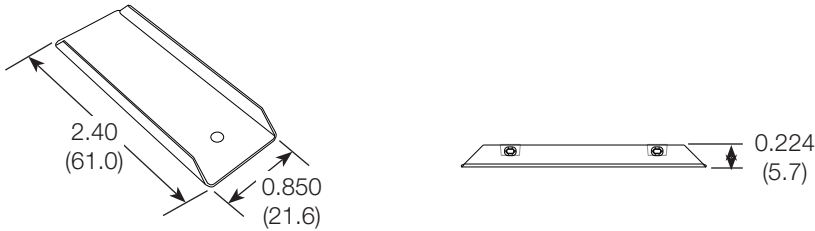

Lumaris Tunable White Tape Light

Dimensions *(continued)*

All dimensions shown as: in (mm)

Wireless Controller Mounting Bracket