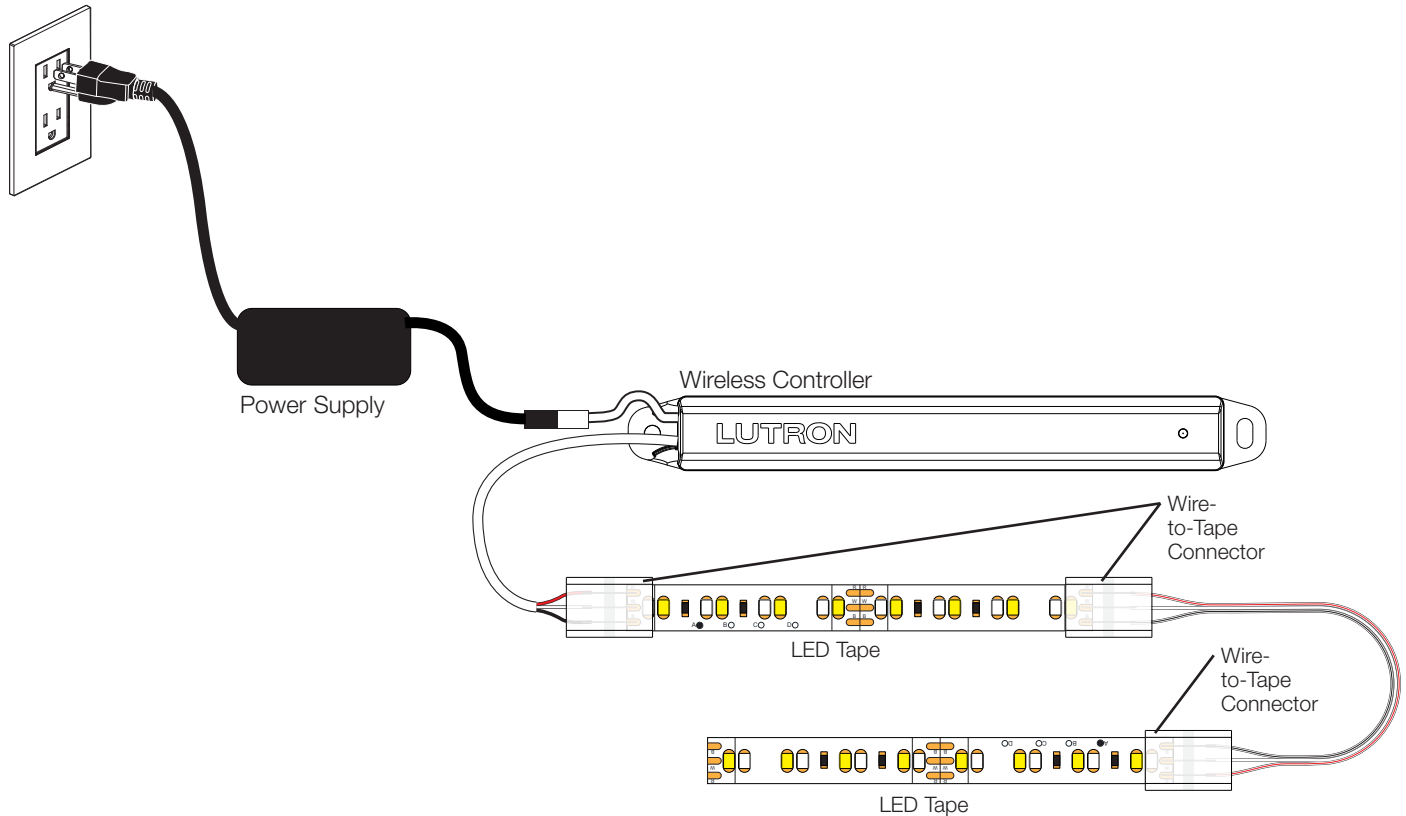

NOTE: Aluminum mounting channel and lens for LED tape sold separately by others.

Specifications

Regulatory Approvals

- Power Supply
 - cULus Listed for USA and Canada
 - FCC Part 15 Class B compliant
 - ICES-003 compliant
 - US DoE Level VI compliant
 - Limited Power Supply
- Wireless Controller
 - cULus Listed for USA and Canada
 - FCC Part 15 Class B & C compliant
 - ICES-003 compliant
- Tunable White LED Tape
 - cULus Listed for USA and Canada
 - Indoor damp/dry location rated
 - Wardrobe closet rated
 - FCC Part 15 Class B compliant
 - ICES-003 compliant
- Soft White/Daylight Kit (HWL-TLK-DK, HWL-TLK-SW, RRL-TLK-DL, RRL-TLK-SW)
 - When combined, the wireless controller and either of the Tunable White LED tapes comply with California Title 24 requirements as detailed in Reference Joint Appendix JA8 for High Luminous Efficacy Light Sources

Lumaris Tunable White Tape Light

Wiring

- The length of the 24 V_{DC} cable coming from the power supply may be extended by cutting the plug ends off both the power supply and the wireless controller and adding cable of the appropriate gauge (from the table below) to account for the distance.

- Maximum amount of cable allowed on the output of wireless controller is 10 ft (3.0 m). The cable can be added to the beginning or can be used to break up segments of LED tape.
- 3 x 22 AWG (0.50 mm²) stranded cable is provided with the tape light kit or it can be ordered as Lutron P/N LU-WK1-TW.
- For every wire-to-tape connector that is used on the output of a wireless controller, beyond 6, the maximum length of cable allowed is reduced by 6 in (152.4 mm).
- Maximum length of LED tape light is 16.4 ft (5 m) total, regardless of whether LED tape is in a single segment or broken up by cables.