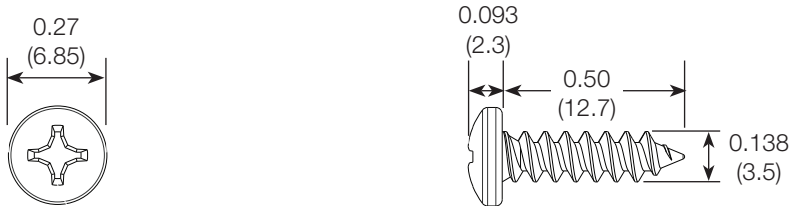

Wireless Controller Mounting Screw