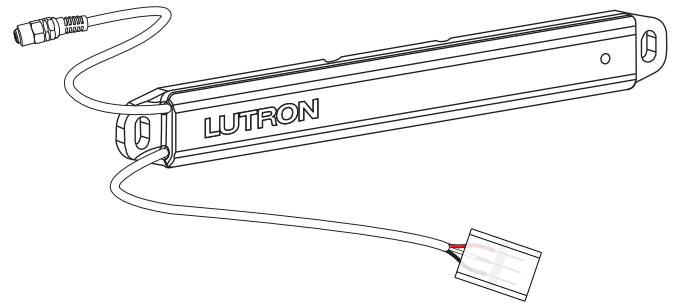

A complete Lumaris tape light solution consists of field-cut tunable white LED tape, a wireless controller with integrated LED drivers, high-reliability punch connectors, dedicated wiring, and a plug-in power supply. Aluminum mounting channel and lens for LED tape sold separately by others.

Features

Lighting System

- Seamless integration with HomeWorks QSX and RadioRA 3
- User programmable intensity and color temperature presets
- Warm dim to mimic the dimming curve of an incandescent lamp
- Automatically changes color temperature based on time of day
- Manual adjustments via the app or integration

Wireless Controller (with plug-in power supply)

- Continuous, flicker-free dimming from 100% down to 0.1% of measured light output¹
- 32 W rated load (16.4 ft [5 m] of LED tape)
- 50,000 hours rated lifetime²
- Ambient operating temperature: 32 °F to 104 °F (0 °C to 40 °C)
- Uses Clear Connect–Type X wireless communication
- Output short-circuit and overload-protection
- Low-profile, easy to hide
- Barrel connector for easy installation

¹ Tunable white performance is maintained from 100% to 1%.

² Plug-in power supply lifetime is rated for 50,000 hours in up to a 77 °F (25 °C) ambient temperature. Increasing ambient temperature may degrade lifetime.

Wireless Controller