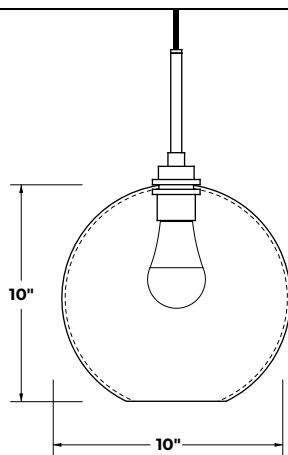

SOLITAIRE OPALIA PENDANT

ITEM NO. PEN-SOL-OPL	DESIGNER JEREMY PYLES	DATE 2022	SERIES OPALIA

Our Opalia Collection, unique to our Ketra-Ready line of pendants, features a variety of high-quality, handmade glass lighting. When paired with Ketra LED bulbs, these pendants promise to bring beauty to any space while offering a superior Ketra lighting experience.

Our best-seller, the Solitaire, embraces the forever classic spherical silhouette. The Solitaire is appealing on its own and even more so in a cluster.

MATERIAL

Hand-blown glass

ELECTRICAL & HARDWARE

4' (1.22 M) or 24' (7.32 M) cord lengths available. Can be cut on site.

CEILING CANOPY

Available in three premium finishes: Graphite, Satin Brass, and Polished Nickel

LAMPING OPTIONS

See product page for all lamping options, including voltage, wattage, and lumens.

LEAD TIME

Generally in stock (in limited quantities) and ships within 7-10 days

DIMENSIONS

10" (25.4 CM) diameter

PRODUCT PAGE

store.nichemodern.com/products/solitaire-opalia-pendant-light

UL/CUL/CE LISTED UPON REQUEST

FEATURED IN PHOTO

HANDMADE CRYSTAL GLASS SHADE

Polished Nickel Luxe Cord Set and A20 Ketra LED Bulb

GLASS COLOR OPTIONS