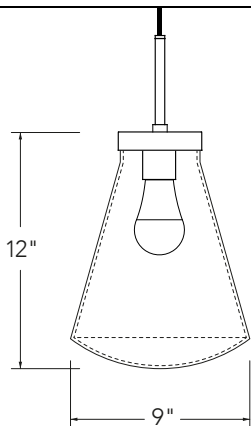

GLASS COLOR OPTIONS