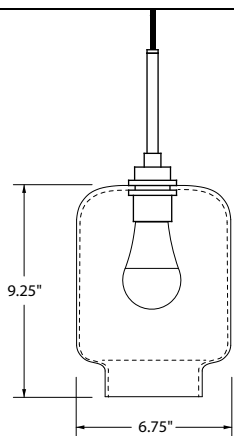

CALLA OPALIA PENDANT

ITEM NO. PEN-CAL-OPL	DESIGNER JEREMY PYLES	DATE 2022	SERIES OPALIA

Our Opalia Collection, unique to our Ketra-Ready line of pendants, features a variety of high-quality, handmade glass lighting. When paired with Ketra LED bulbs, these pendants promise to bring beauty to any space while offering a superior Ketra lighting experience.

The Calla, a member of the Crystalline Series, brings softness with its restrained and delicate frame. The Calla pairs easily with the Delinea, Axia, and Trove pendants that also comprise the Crystalline Series.

MATERIAL

Hand-blown glass

ELECTRICAL & HARDWARE

4' (1.22 M) or 24' (7.32 M) cord lengths available. Can be cut on site.

CEILING CANOPY

Available in three premium finishes: Graphite, Satin Brass, and Polished Nickel

LAMPING OPTIONS

See product page for all lamping options, including voltage, wattage, and lumens.

LEAD TIME

Generally in stock (in limited quantities) and ships within 7-10 days

DIMENSIONS

6.75" W (15.24 CM) x 9.25" H (23.50)

PRODUCT PAGE

store.nichemodern.com/products/calla-opalia-pendant-light

UL, UL, CE UL/CUL/CE LISTED UPON REQUEST

FEATURED IN PHOTO

HANDMADE CRYSTAL GLASS SHADE

Polished Nickel Luxe Cord Set and A20 Ketra LED Bulb

GLASS COLOR OPTIONS