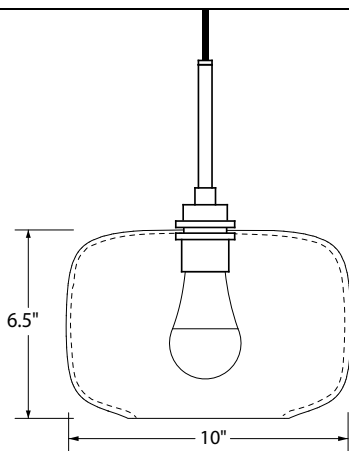

GLASS COLOR OPTIONS

OPALIA
PEN-ARC-OPL