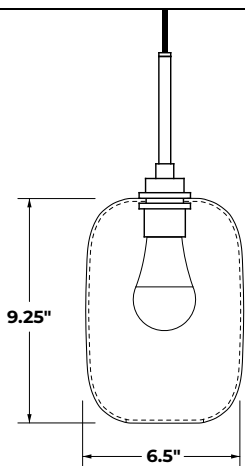

BALON OPALIA PENDANT

ITEM NO. PEN-BLN-OPL	DESIGNER JEREMY PYLES	DATE 2022	SERIES OPALIA

Our Opalia Collection, unique to our Ketra-Ready line of pendants, features a variety of high-quality, handmade glass lighting. When paired with Ketra LED bulbs, these pendants promise to bring beauty to any space while offering a superior Ketra lighting experience.

The Balon, with its soft edges and streamlined shape, creates an unforgettable visual moment. This pendant offers an updated take on a classic shape for a fixture that will remain timeless and fit any space. This smaller version of the Balon pairs beautifully with its larger cousin the Balon Grand.

MATERIAL

Hand-blown glass

ELECTRICAL & HARDWARE

4' (1.22 M) or 24' (7.32 M) cord lengths available. Can be cut on site.

CEILING CANOPY

Available in three premium finishes: Graphite, Satin Brass, and Polished Nickel

LAMPING OPTIONS

See product page for all lamping options, including voltage, wattage, and lumens.

LEAD TIME

Generally in stock (in limited quantities) and ships within 7-10 days.

DIMENSIONS

6.5"W (16.51 CM) x 9.25"H (23.50 CM)

PRODUCT PAGE

store.nichemodern.com/products/balon-opalia-pendant-light

UL/CUL/CE LISTED UPON REQUEST

FEATURED IN PHOTO

HANDMADE OPALINE + CRYSTAL GLASS SHADE

Polished Nickel Luxe Cord Set and A20 Ketra LED Bulb

GLASS COLOR OPTION