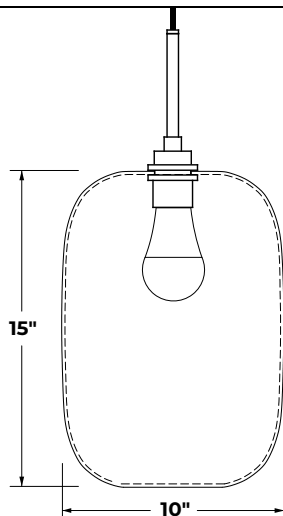

BALON GRAND OPALIA PENDANT

ITEM NO. PEN-BLN-GD-OPL	DESIGNER JEREMY PYLES	DATE 2022	SERIES OPALIA

Our Opalia Collection, unique to our Ketra-Ready line of pendants, features a variety of high-quality, handmade glass lighting. When paired with Ketra LED bulbs, these pendants promise to bring beauty to any space while offering a superior Ketra lighting

The Balon Grand is large, alluring, and refined with soft edges and a streamlined shape. This pendant offers an updated take on a classic silhouette for a fixture that will remain timeless..

MATERIAL

Hand-blown glass

ELECTRICAL & HARDWARE

4' (1.22 M) or 24' (7.32 M) cord lengths available. Can be cut on site.

CEILING CANOPY

Available in three premium finishes: Graphite, Satin Brass, and Polished Nickel

LAMPING OPTIONS

See product page for all lamping options, including voltage, wattage, and lumens.

LEAD TIME

Generally in stock (in limited quantities) and ships within 7-10 days.

DIMENSIONS

6.5"W (16.51 CM) x 9.25"H (23.50 CM)

PRODUCT PAGE

store.nichemodern.com/products/balon-grand-opalia-pendant-light

UL, cUL, CE UL/CUL/CE LISTED UPON REQUEST

FEATURED IN PHOTO

HANDMADE OPALINE + CRYSTAL GLASS SHADE

Polished Nickel Luxe Cord Set and A20 Ketra LED Bulb

GLASS COLOR OPTION