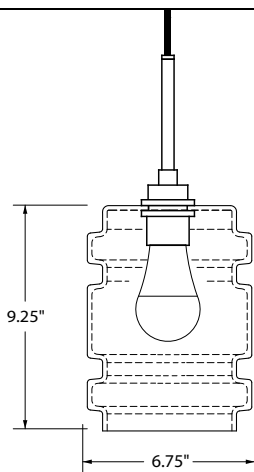

DELINEA OPALIA PENDANT

ITEM NO. PEN-DEL-OPL	DESIGNER JEREMY PYLES	DATE 2022	SERIES OPALIA

Our Opalia Collection, unique to our Ketra-Ready line of pendants, features a variety of high-quality, handmade glass lighting. When paired with Ketra LED bulbs, these pendants promise to bring beauty to any space while offering a superior Ketra lighting experience.

The Delinea, a member of the Crystalline Series, brings playfulness to any setting with its dynamic shape. The Delinea pairs easily with the Trove, Axia, and Calla pendants that also comprise the Crystalline Series.

MATERIAL

Hand-blown glass

ELECTRICAL & HARDWARE

4' (1.22 M) or 24' (7.32 M) cord lengths available. Can be cut on site.

CEILING CANOPY

Available in three premium finishes: Graphite, Satin Brass, and Polished Nickel

LAMPING OPTIONS

See product page for all lamping options, including voltage, wattage, and lumens.

LEAD TIME

Generally in stock (in limited quantities) and ships within 7-10 days

DIMENSIONS

6.75" W (17.15 CM) x 9.25" H (23.50 CM)

PRODUCT PAGE

store.nichemodern.com/products/delinea-opalia-pendant-light

UL, UL, CE UL/CUL/CE LISTED UPON REQUEST

FEATURED IN PHOTO

HANDMADE CRYSTAL GLASS SHADE

Polished Nickel Luxe Cord Set and A20 Ketra LED Bulb

GLASS COLOR OPTIONS