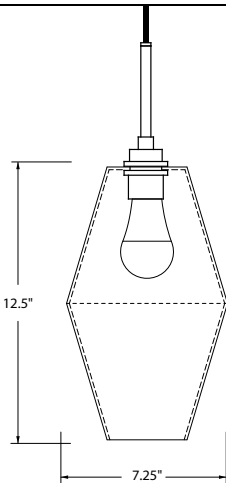

MARQUISE OPALIA PENDANT

ITEM NO. PEN-MRQ-OPL	DESIGNER JEREMY PYLES	DATE 2022	SERIES OPALIA

Our Opalia Collection, unique to our Ketra-Ready line of pendants, features a variety of high-quality, handmade glass lighting. When paired with Ketra LED bulbs, these pendants promise to bring beauty to any space while offering a superior Ketra lighting experience.

The elegant and refined Marquise, available in three sizes, is a versatile series. Pendants can be arranged in multiples to create stunning visual arrangements or hung individually in any setting

MATERIAL

Hand-blown glass

ELECTRICAL & HARDWARE

4' (1.22 M) or 24' (7.32 M) cord lengths available. Can be cut on site.

CEILING CANOPY

Available in three premium finishes: Graphite, Satin Brass, and Polished Nickel

LAMPING OPTIONS

See product page for all lamping options, including voltage, wattage, and lumens.

LEAD TIME

Generally in stock (in limited quantities) and ships within 7-10 days

DIMENSIONS

7.25"W (18.42 CM) x 12.5"H (31.75 CM)

PRODUCT PAGE

store.nichemodern.com/products/marquise-opalia-pendant-light

UL, UL, CE UL/CUL/CE LISTED UPON REQUEST

FEATURED IN PHOTO

HANDMADE CRYSTAL GLASS SHADE

Polished Nickel Luxe Cord Set and A20 Ketra LED Bulb

GLASS COLOR OPTIONS