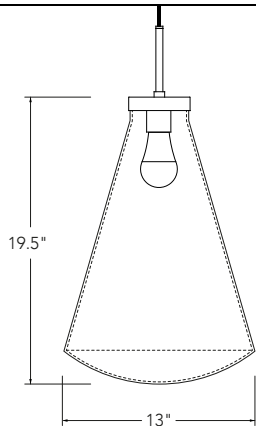

FLASK GRAND OPALIA PENDANT

ITEM NO. PEN-FLA-GD-OPL	DESIGNER JEREMY PYLES	DATE 2022	SERIES OPALIA

Our Opalia Collection, unique to our Ketra-Ready line of pendants, features a variety of high-quality, handmade glass lighting. When paired with Ketra LED bulbs, these pendants promise to bring beauty to any space while offering a superior Ketra lighting experience.

The Flask Grand, a member of our new Constellation Series, is a playful and modern piece. Casting soft beams of light through its convex base, The Flask Grand is sure to captivate.

MATERIAL

Hand-blown glass

ELECTRICAL & HARDWARE

24' (7.32 M) cord lengths available. Can be cut on site.

CEILING CANOPY

Available in three premium finishes: Satin Brass, Graphite, and Polished Nickel

LAMPING OPTIONS

See product page for all lamping options, including voltage, wattage, and lumens.

LEAD TIME

Generally in stock (in limited quantities) and ships within 7-10 days

DIMENSIONS

13" W (33.02 CM) x 19" H (48.26 CM)

PRODUCT PAGE

store.nichemodern.com/products/flask-grand-opalia-pendant-light

UL, CUL, CE LISTED UPON REQUEST

FEATURED IN PHOTO

HANDMADE CRYSTAL GLASS SHADE

Polished Nickel Luxe Cord Set and A20 Ketra LED Bulb

GLASS COLOR OPTIONS