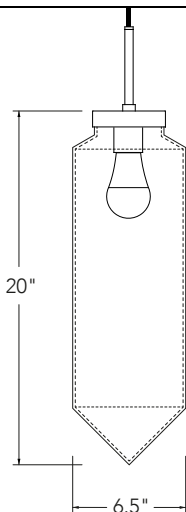

GLASS COLOR OPTIONS