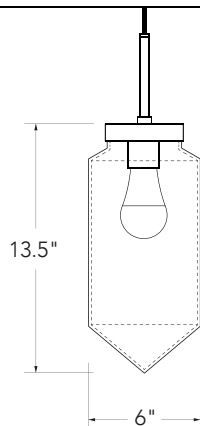

DART PETITE OPALIA PENDANT

ITEM NO. PEN-DAR-PT-OPL	DESIGNER JEREMY PYLES	DATE 2022	SERIES OPALIA

Our Opalia Collection, unique to our Ketra-Ready line of pendants, features a variety of high-quality, handmade glass lighting. When paired with Ketra LED bulbs, these pendants promise to bring beauty to any space while offering a superior Ketra lighting experience.

The Dart Petite, a member of our new Constellation Series, creates a unique visual moment. With its sleek frame and defined edges, it entices the viewer and enhances any space. The Dart Petite pendant pairs symmetrically with its larger cousin the Dart Grand pendant for an elegant contrast in sizing.

MATERIAL

Hand-blown glass

ELECTRICAL & HARDWARE

24' (7.32 M) cord lengths available. Can be cut on site.

CEILING CANOPY

Available in three premium finishes: Satin Brass, Graphite, and Polished Nickel

LAMPING OPTIONS

See product page for all lamping options, including voltage, wattage, and lumens.

LEAD TIME

Generally in stock (in limited quantities) and ships within 7-10 days

DIMENSIONS

6.0" W (15.24 CM) x 13" H (33.02 CM)

PRODUCT PAGE

store.nichemodern.com/products/dart-petite-opalia-pendant-light

UL, UL, CE UL/CUL/CE LISTED UPON REQUEST

FEATURED IN PHOTO

HANDMADE CRYSTAL GLASS SHADE

Polished Nickel Luxe Cord Set and A20 Ketra LED Bulb

GLASS COLOR OPTIONS