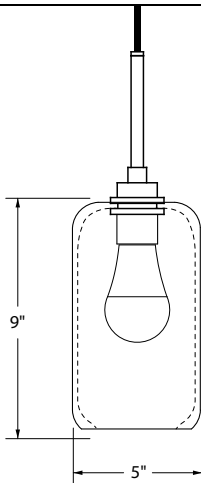

HELIO OPALIA PENDANT

ITEM NO. PEN-HEL-OPL	DESIGNER JEREMY PYLES	DATE 2022	SERIES OPALIA

Our Opalia Collection, unique to our Ketra-Ready line of pendants, features a variety of high-quality, handmade glass lighting. When paired with Ketra LED bulbs, these pendants promise to bring beauty to any space while offering a superior Ketra lighting experience.

The Helio, originating from Niche's taller and more slender Pharos, is delightfully compact and versatile. This pendant is a classic on its own but creates a larger statement when grouped together in a cluster.

MATERIAL

Hand-blown glass

ELECTRICAL & HARDWARE

4' (1.22 M) or 24' (7.32 M) cord lengths available. Can be cut on site.

CEILING CANOPY

Available in three premium finishes: Graphite, Satin Brass, and Polished Nickel

LAMPING OPTIONS

See product page for all lamping options, including voltage, wattage, and lumens.

LEAD TIME

Generally in stock (in limited quantities) and ships within 7-10 days

DIMENSIONS

5"W (12.7 CM) x 9"H (22.86 CM)

PRODUCT PAGE

store.nichemodern.com/products/helio-opalia-pendant-light

UL, UL, CE UL/CUL/CE LISTED UPON REQUEST

FEATURED IN PHOTO

HANDMADE CRYSTAL GLASS SHADE

Polished Nickel Luxe Cord Set and A20 Ketra LED Bulb

GLASS COLOR OPTIONS