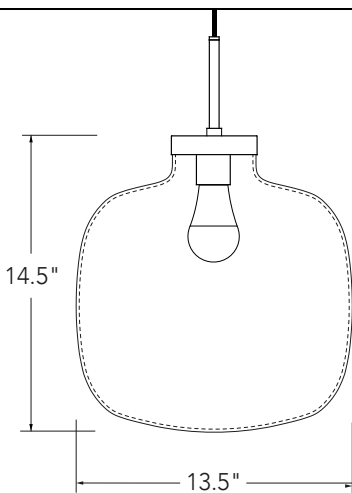

BRAVA WIDE OPALIA PENDANT

ITEM NO. PEN-BRA-WD	DESIGNER JEREMY PYLES	DATE 2022	SERIES OPALIA

Our Opalia Collection, unique to our Ketra-Ready line of pendants, features a variety of high-quality, handmade glass lighting. When paired with Ketra LED bulbs, these pendants promise to bring beauty to any space while offering a superior Ketra lighting experience.

The Brava Wide, a member of our new Constellation Series, demands attention in any space with its robust and powerful frame. The Brava Wide pendant pairs symmetrically with its taller cousin the Brava Tall pendant for an elegant contrast in sizing.

MATERIAL

Hand-blown glass

ELECTRICAL & HARDWARE

24' (7.32 M) cord lengths available. Can be cut on site.

CEILING CANOPY

Available in three premium finishes: Satin Brass, Graphite, and Polished Nickel

LAMPING OPTIONS

See product page for all lamping options, including voltage, wattage, and lumens.

LEAD TIME

Generally in stock (in limited quantities) and ships within 7-10 days

DIMENSIONS

9.75" W (24.77 CM) x 9.25" H (23.49 CM)

PRODUCT PAGE

store.nichemodern.com/products/brava-wide-opalia-pendant-light

UL/CUL/CE LISTED UPON REQUEST

FEATURED IN PHOTO

HANDMADE CRYSTAL GLASS SHADE

Polished Nickel Luxe Cord Set and A20 Ketra LED Bulb

GLASS COLOR OPTIONS