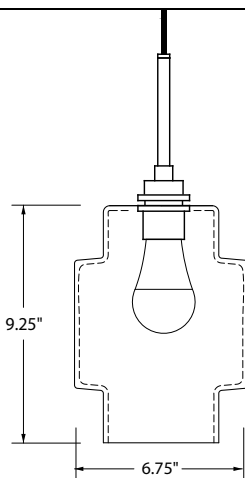

AXIA OPALIA PENDANT

ITEM NO. PEN-AXI-OPL	DESIGNER JEREMY PYLES	DATE 2022	SERIES OPALIA

Our Opalia Collection, unique to our Ketra-Ready line of pendants, features a variety of high-quality, handmade glass lighting. When paired with Ketra LED bulbs, these pendants promise to bring beauty to any space while offering a superior Ketra lighting experience.

The Axia, a member of the Crystalline Series, explores dynamic, defined edges. The Axia pairs easily with the Trove, Delinea, and Calla pendants that also comprise the Crystalline Series.

MATERIAL

Hand-blown glass

ELECTRICAL & HARDWARE

4' (1.22 M) or 24' (7.32 M) cord lengths available. Can be cut on site.

CEILING CANOPY

Available in three premium finishes: Graphite, Satin Brass, and Polished Nickel

LAMPING OPTIONS

See product page for all lamping options, including voltage, wattage, and lumens.

LEAD TIME

Generally in stock (in limited quantities) and ships within 7-10 days

DIMENSIONS

6.75"W (17.15 CM) x 9.25"H (23.50 CM)

PRODUCT PAGE

store.nichemodern.com/products/axia-opalia-pendant-light

UL, UL, CE UL/CUL/CE LISTED UPON REQUEST

FEATURED IN PHOTO

HANDMADE CRYSTAL GLASS SHADE

Polished Nickel Luxe Cord Set and A20 Ketra LED Bulb

GLASS COLOR OPTIONS