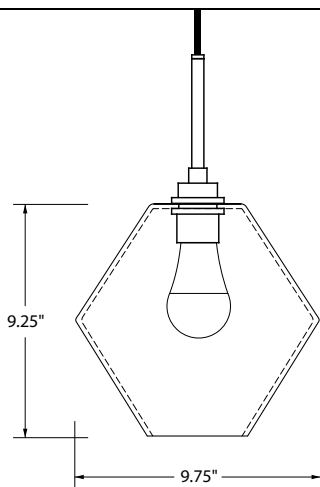

TROVE OPALIA PENDANT

ITEM NO. PEN-TRV-OPL	DESIGNER JEREMY PYLES	DATE 2022	SERIES OPALIA

Our Opalia Collection, unique to our Ketra-Ready line of pendants, features a variety of high-quality, handmade glass lighting. When paired with Ketra LED bulbs, these pendants promise to bring beauty to any space while offering a superior Ketra lighting experience.

The Trove, a member of the Crystalline Series, captivates with its defined angles. Pairs easily with the Delinea, Axia, and Calla pendants that also comprise the Crystalline Series.

MATERIAL

Hand-blown glass

ELECTRICAL & HARDWARE

4' (1.22 M) or 24' (7.32 M) cord lengths available. Can be cut on site.

CEILING CANOPY

Available in three premium finishes: Graphite, Satin Brass, and Polished Nickel

LAMPING OPTIONS

See product page for all lamping options, including voltage, wattage, and lumens.

LEAD TIME

Generally in stock (in limited quantities) and ships within 7-10 days

DIMENSIONS

9.75" W (24.77 CM) x 9.25" H (23.49 CM)

PRODUCT PAGE

store.nichemodern.com/products/trove-opalia-pendant-light

UL, ENEC, CE UL/CUL/CE LISTED UPON REQUEST

FEATURED IN PHOTO

HANDMADE CRYSTAL GLASS SHADE

Polished Nickel Luxe Cord Set and A20 Ketra LED Bulb

GLASS COLOR OPTIONS