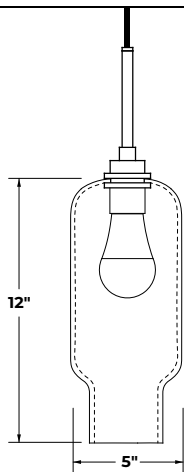

PHAROS OPALIA PENDANT

ITEM NO. PEN-PHA-OPL	DESIGNER JEREMY PYLES	DATE 2022	SERIES OPALIA

Our Opalia Collection, unique to our Ketra-Ready line of pendants, features a variety of high-quality, handmade glass lighting. When paired with Ketra LED bulbs, these pendants promise to bring beauty to any space while offering a superior Ketra lighting experience.

Inspired by ancient towers of light, the Pharos pendant is sleek and strong enough to stand on its own while simple enough to shine in tightly grouped bouquets.

MATERIAL

Hand-blown glass

ELECTRICAL & HARDWARE

4' (1.22 M) or 24' (7.32 M) cord lengths available. Can be cut on site.

CEILING CANOPY

Available in three premium finishes: Graphite, Satin Brass, and Polished Nickel

LAMPING OPTIONS

See product page for all lamping options, including voltage, wattage, and lumens.

LEAD TIME

Generally in stock (in limited quantities) and ships within 7-10 days

DIMENSIONS

5"W (12.7 CM) X 12"H (30.48 CM)

PRODUCT PAGE

store.nichemodern.com/products/pharos-opalia-pendant-light

UL/CUL/CE LISTED UPON REQUEST

FEATURED IN PHOTO

HANDMADE CRYSTAL AND GRAY GLASS SHADE

Polished Nickel Luxe Cord Set and A20 Ketra LED Bulb

GLASS COLOR OPTIONS