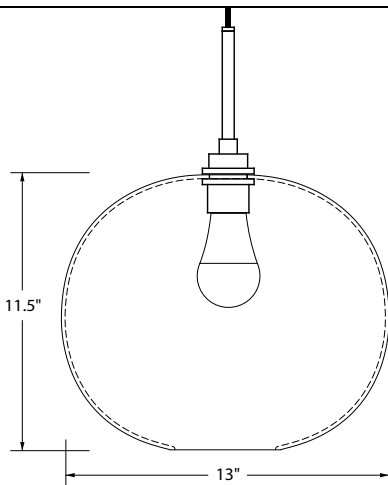

TERRA OPALIA PENDANT

ITEM NO. PEN-TER-OPL	DESIGNER JEREMY PYLES	DATE 2022	SERIES OPALIA

Our Opalia Collection, unique to our Ketra-Ready line of pendants, features a variety of high-quality, handmade glass lighting. When paired with Ketra LED bulbs, these pendants promise to bring beauty to any space while offering a superior Ketra lighting experience..

The Terra, abundant and alluring, radiates rich, ambient light.

MATERIAL

Hand-blown glass

ELECTRICAL & HARDWARE

4' (1.22 M) or 24' (7.32 M) cord lengths available. Can be cut on site.

CEILING CANOPY

Available in three premium finishes: Graphite, Satin Brass, and Polished Nickel

LAMPING OPTIONS

See product page for all lamping options, including voltage, wattage, and lumens.

LEAD TIME

Generally in stock (in limited quantities) and ships within 7-10 days

DIMENSIONS

10" (25.4 CM) diameter

PRODUCT PAGE

store.nichemodern.com/products/terra-opalia-pendant-light

UL/CUL/CE LISTED UPON REQUEST

FEATURED IN PHOTO

HANDMADE CRYSTAL GLASS SHADE

Polished Nickel Luxe Cord Set and A20 Ketra LED Bulb

GLASS COLOR OPTIONS