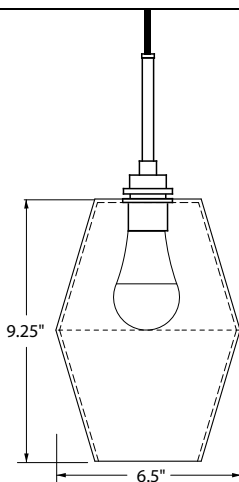

MARQUISE PETITE OPALIA PENDANT

ITEM NO. PEN-MRQ-PT-OPL	DESIGNER JEREMY PYLES	DATE 2022	SERIES OPALIA

Our Opalia Collection, unique to our Ketra-Ready line of pendants, features a variety of high-quality, handmade glass lighting. When paired with Ketra LED bulbs, these pendants promise to bring beauty to any space while offering a superior Ketra lighting experience.

The elegant and refined Marquise, available in three sizes, is a versatile series. Pendants can be arranged in multiples to create stunning visual arrangements or hung individually in any setting.

MATERIAL

Hand-blown glass

ELECTRICAL & HARDWARE

4' (1.22 M) or 24' (7.32 M) cord lengths available. Can be cut on site.

CEILING CANOPY

Available in three premium finishes: Graphite, Satin Brass, and Polished Nickel

LAMPING OPTIONS

See product page for all lamping options, including voltage, wattage, and lumens.

LEAD TIME

Generally in stock (in limited quantities) and ships within 7-10 days

DIMENSIONS

6.5"W (16.51 CM) x 9.25" H (23.50 CM)

PRODUCT PAGE

store.nichemodern.com/products/marquise-petite-opalia-pendant-light

UL, ENEC, CE UL/CUL/CE LISTED UPON REQUEST

FEATURED IN PHOTO

HANDMADE CRYSTAL GLASS SHADE

Polished Nickel Luxe Cord Set and A20 Ketra LED Bulb

GLASS COLOR OPTIONS