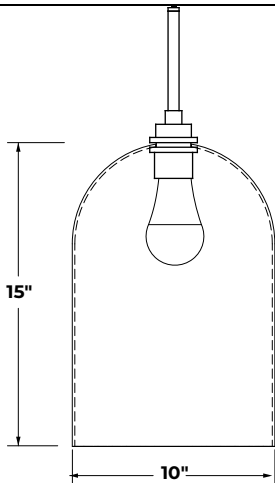

CLOCHE GRAND OPALIA PENDANT

ITEM NO. PEN-CLO-GD-OPL	DESIGNER JEREMY PYLES	DATE 2022	SERIES OPALIA

Our Opalia Collection, unique to our Ketra-Ready line of pendants, features a variety of high-quality, handmade glass lighting. When paired with Ketra LED bulbs, these pendants promise to bring beauty to any space while offering a superior Ketra lighting experience.

Simply elegant, with soft curves and delightful symmetry, the Cloche Grand Pendant Light has an enticing presence in any environment.

MATERIAL

Hand-blown glass

ELECTRICAL & HARDWARE

4' (1.22 M) or 24' (7.32 M) cord lengths available. Can be cut on site.

CEILING CANOPY

Available in three premium finishes: Graphite, Satin Brass, and Polished Nickel

LAMPING OPTIONS

See product page for all lamping options, including voltage, wattage, and lumens.

LEAD TIME

Generally in stock (in limited quantities) and ships within 7-10 days

DIMENSIONS

10" W (25.4 CM) x 15" H (38.1 CM)

PRODUCT PAGE

store.nichemodern.com/products/cloche-grand-opalia-pendant-light

UL, cUL, CE UL/CUL/CE LISTED UPON REQUEST

FEATURED IN PHOTO

HANDMADE CRYSTAL GLASS SHADE

Polished Nickel Luxe Cord Set and A20 Ketra LED Bulb

GLASS COLOR OPTIONS