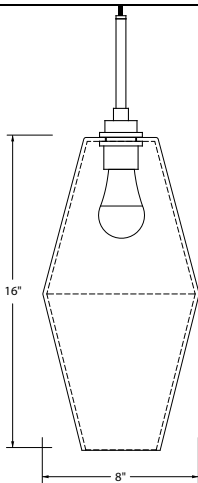

MARQUISE GRAND OPALIA PENDANT

ITEM NO. PEN-MRQ-GD-OPL	DESIGNER JEREMY PYLES	DATE 2022	SERIES OPALIA

Our Opalia Collection, unique to our Ketra-Ready line of pendants, features a variety of high-quality, handmade glass lighting. When paired with Ketra LED bulbs, these pendants promise to bring beauty to any space while offering a superior Ketra lighting experience..

The elegant and refined Marquise, available in three sizes, is a versatile series. Pendants can be arranged in multiples to create stunning visual arrangements or hung individually in any setting.

MATERIAL

Hand-blown glass

ELECTRICAL & HARDWARE

4' (1.22 M) or 24' (7.32 M) cord lengths available. Can be cut on site.

CEILING CANOPY

Available in three premium finishes: Graphite, Satin Brass, and Polished Nickel

LAMPING OPTIONS

See product page for all lamping options, including voltage, wattage, and lumens.

LEAD TIME

Generally in stock (in limited quantities) and ships within 7-10 days

DIMENSIONS

8"W (20.32 CM) x 16"H (40.64 CM)

PRODUCT PAGE

store.nichemodern.com/products/marquise-grand-opalia-pendant-light

UL/CUL/CE LISTED UPON REQUEST

FEATURED IN PHOTO

HANDMADE CRYSTAL GLASS SHADE

Polished Nickel Luxe Cord Set and A20 Ketra LED Bulb

GLASS COLOR OPTIONS