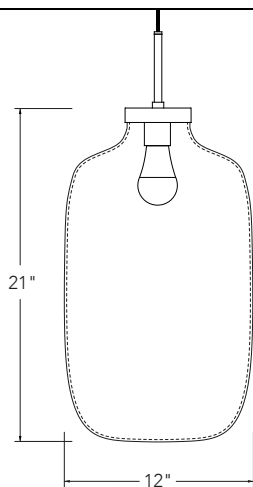

BRAVA TALL OPALIA PENDANT

ITEM NO. PEN-BRA-TAL-OPL	DESIGNER JEREMY PYLES	DATE 2022	SERIES OPALIA

Our Opalia Collection, unique to our Ketra-Ready line of pendants, features a variety of high-quality, handmade glass lighting. When paired with Ketra LED bulbs, these pendants promise to bring beauty to any space while offering a superior Ketra lighting experience.

The Brava Tall, a member of our new Constellation Series, demands attention in any space. With its large frame and soft edges, it excites while maintaining a classic, simple elegance. The Brava Tall pendant pairs symmetrically with its wider cousin the Brava Wide pendant for an elegant contrast in size.

MATERIAL

Hand-blown glass

ELECTRICAL & HARDWARE

24' (7.32 M) cord lengths available. Can be cut on site.

CEILING CANOPY

Available in three premium finishes: Satin Brass, Graphite, and Polished Nickel

LAMPING OPTIONS

See product page for all lamping options, including voltage, wattage, and lumens.

LEAD TIME

Generally in stock (in limited quantities) and ships within 7-10 days

DIMENSIONS

12"W (30.48 CM) x 21"H (53.34 CM))

PRODUCT PAGE

store.nichemodern.com/products/brava-tall-opalia-pendant-light

UL/CUL/CE LISTED UPON REQUEST

FEATURED IN PHOTO

HANDMADE CRYSTAL GLASS SHADE

Polished Nickel Luxe Cord Set and A20 Ketra LED Bulb

GLASS COLOR OPTIONS