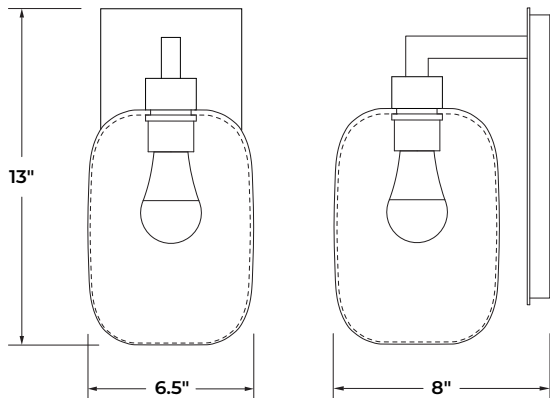

GLASS COLOR OPTIONS