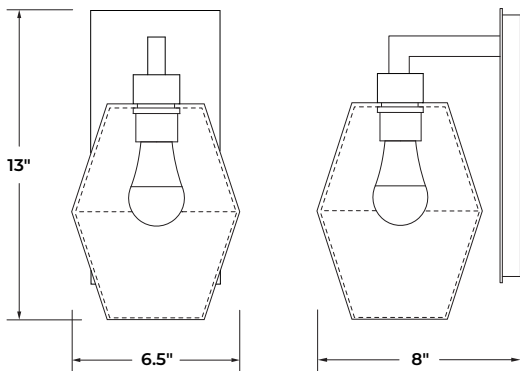

GLASS COLOR OPTIONS