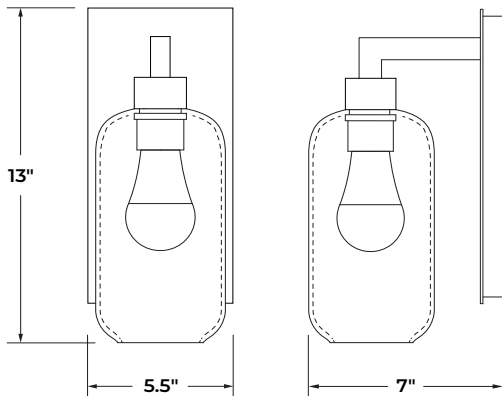

GLASS COLOR OPTIONS