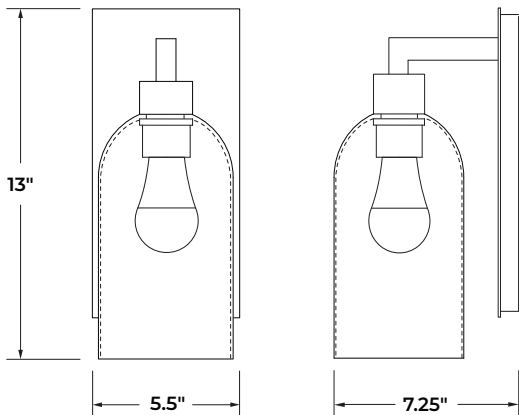

CLOCHE PETITE OPALIA SCONCE

ITEM NO. SC-REC-CLO-PT	DESIGNER JEREMY PYLES	DATE 2023	SERIES SCONCE

The Opalia Collection, unique to our Ketra-Ready line of pendants, is now available as a sconce. When paired with Ketra LED bulbs, these sconces promise to bring beauty to any space while offering a superior Ketra lighting experience.

The Cloche Petite Opalia Sconce with soft curves and delightful symmetry has an enticing presence in any environment. This pristine handcrafted white glass shade offers the flexibility of dynamic, tunable color as its displayed on a high-quality Polished Nickel, Satin Brass, or Graphite mount.

MATERIAL

Hand-blown glass, Metal

ELECTRICAL & HARDWARE

120V - Polished Nickel, Satin Brass, and Graphite

240V - Contact our Sales Team for further information

LEAD TIME

Varies by quantity, contact Niche for details

DIMENSIONS

5.5" W (14 CM) x 13" H (33 CM) overall sconce

7.25" W (20 CM) distance from wall

5" W (13 CM) x 9" H (23 CM) glass only

WEIGHT

6 lbs (sconce as a whole)

PRODUCT PAGE

store.nichemodern.com/products/cloche-petite-sconce

UL/CUL/CE LISTED UPON REQUEST

FEATURED IN PHOTO

HANDMADE OPALIA GLASS SHADE

Polished Nickel Metal Finish and A20 Ketra LED Bulb

GLASS COLOR OPTIONS