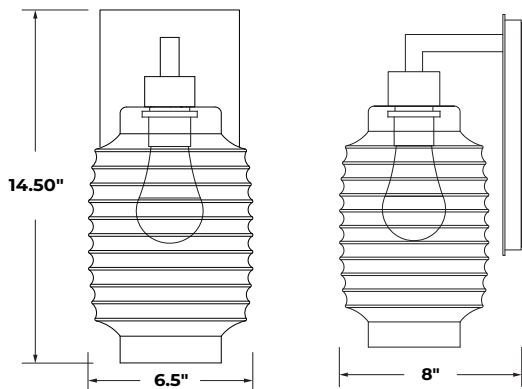

CHINOIS OPALIA SCONCE

ITEM NO. SC-REC-CHI	DESIGNER JEREMY PYLES	DATE 2023	SERIES SCONCE

Our Opalia Collection, unique to our Ketra-Ready line of pendants, features a variety of high-quality, handmade glass lighting. When paired with Ketra LED bulbs, these sconces promise to bring beauty to any space while offering a superior Ketra lighting experience.

Drawing inspiration from traditional Chinese paper lanterns, the Chinois softly diffuses light through its ribbed and its iconic form is now a part of our Opalia Collection. Display this sleek hand-crafted glass shade from a high-quality Polished Nickel, Satin Brass, or Graphite mount and be mesmerized by the beautiful color and light that washes against the wall's surface.

MATERIAL

Hand-blown glass, Metal

ELECTRICAL & HARDWARE

120V - Polished Nickel, Satin Brass, Graphite

240V - Contact our Sales Team for further information

LEAD TIME

Varies by quantity, contact Niche for details

DIMENSIONS

6.5" W (16 CM) x 14.5" H (36 CM) sconce as a whole

8" W (20 CM) distance from wall

6.5" W (16 CM) x 10.5" H (26 CM) glass only

WEIGHT

7 lbs (sconce as a whole)

PRODUCT PAGE

store.nichemodern.com/products/chinois-sconce

UL/CUL/CE LISTED UPON REQUEST

FEATURED IN PHOTO

HANDMADE OPALIA GLASS SHADE

Polished Nickel Metal Finish and A20 Ketra LED Bulb

GLASS COLOR OPTIONS