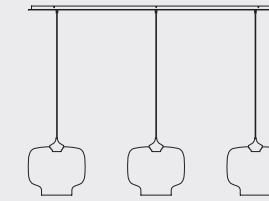

NICHE

THE CIRCULAR CANOPY

Compatible with all glass shades with less than a 12" width
3 pendants - 5 pendants - 7 pendants - 9 pendants

THE LINEAR CANOPY

Compatible with all handmade glass shades
2 pendants - 3 pendants - 4 pendants - 5 pendants