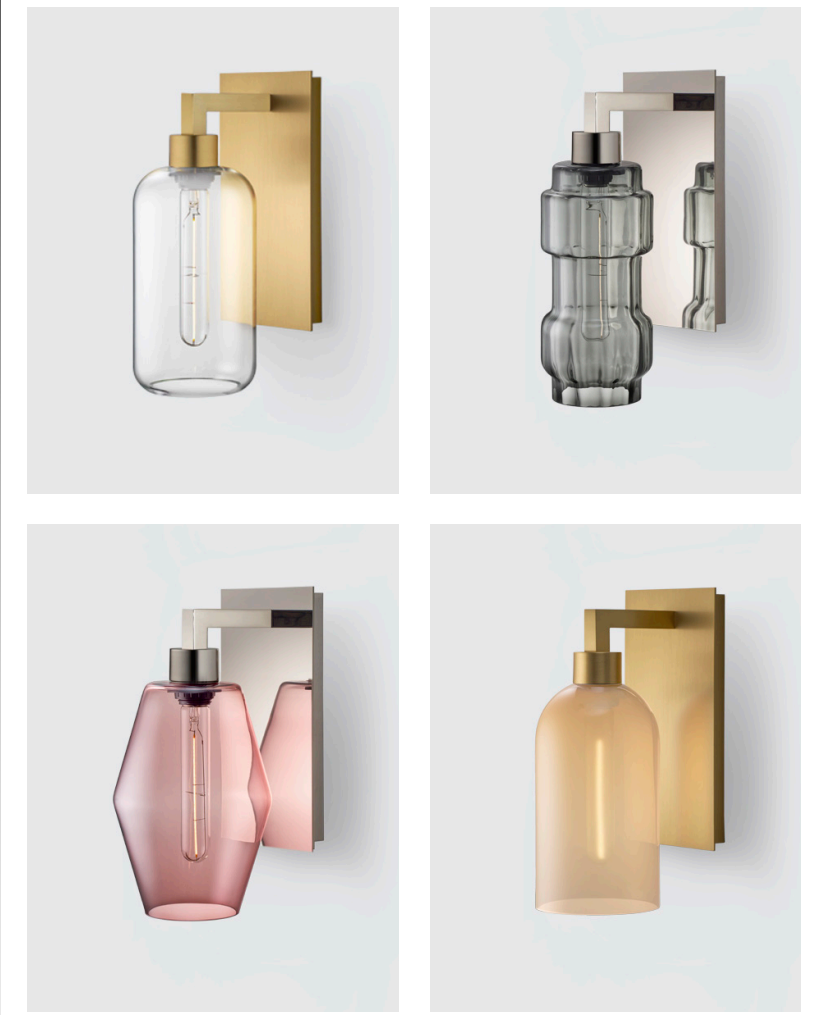

Made, *not* Manufactured

THE BEAUTY OF OUR PROCESS
DEFINES WHO WE ARE

Since the company started, Niche has been committed to being a best-in-class modern lighting solution for the architectural & interior design community. With an assortment of glass shapes and colors to choose from, you can take any combination of our handmade pendant lights and turn them into a unique installation.