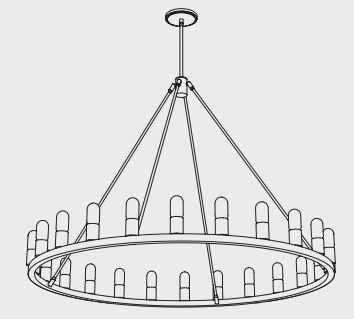

NICHE

THE CIRCULAR CANOPY

Compatible with all glass shades with less than a 12" width
3 pendants - 5 pendants - 7 pendants - 9 pendants

THE LINEAR CANOPY

Compatible with all handmade glass shades
2 pendants - 3 pendants - 4 pendants - 5 pendants

THE PACK CANOPY

Compatible with Mercurio, Helio, or Pharos glass shades
4 pendants - 6 pendants - 9 pendants

THE SOLA CHANDELIER

Compatible with Solitaire, Ombra, Oculo, Pharos, or Pod
36" - 48" - 60" diameters | custom height

THE QUILL CHANDELIER

Compatible with Aurora, Pod, Pharos, or Mercurio
4 - 5 pendants: 36" or 6 pendants: 40" diameters | custom height

THE SPARK CHANDELIER

Compatible with an assortment of lamping options
26" - 36" - 48" - 60" diameters | custom height