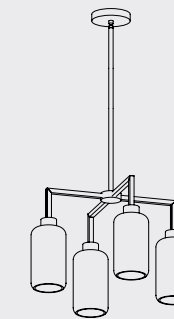

NICHE

THE CIRCULAR CANOPY

Compatible with all glass shades with less than a 12" width
3 pendants - 5 pendants - 7 pendants - 9 pendants

THE LINEAR CANOPY

Compatible with all handmade glass shades
2 pendants - 3 pendants - 4 pendants - 5 pendants

THE PACK CANOPY

Compatible with Mercurio, Helio, or Pharos glass shades
4 pendants - 6 pendants - 9 pendants

THE SOLA CHANDELIER

Compatible with Solitaire, Ombra, Oculo, Pharos, or Pod
36" - 48" - 60" diameters | custom height

THE QUILL CHANDELIER

Compatible with Aurora, Pod, Pharos, or Mercurio
4 - 5 pendants: 36" or 6 pendants: 40" diameters | custom height

THE SPARK CHANDELIER

Compatible with an assortment of lamping options
26" - 36" - 48" - 60" diameters | custom height