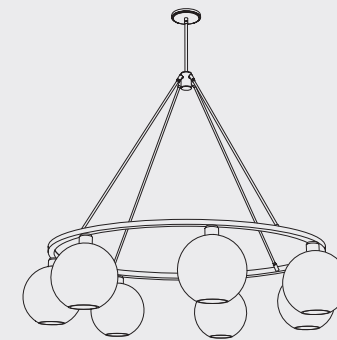

NICHE

THE CIRCULAR CANOPY

Compatible with all glass shades with less than a 12" width
3 pendants - 5 pendants - 7 pendants - 9 pendants

THE LINEAR CANOPY

Compatible with all handmade glass shades
2 pendants - 3 pendants - 4 pendants - 5 pendants

THE PACK CANOPY

Compatible with Mercurio, Helio, or Pharos glass shades
4 pendants - 6 pendants - 9 pendants

THE SOLA CHANDELIER

Compatible with Solitaire, Ombra, Oculo, Pharos, or Pod
36" - 48" - 60" diameters | custom height

THE QUILL CHANDELIER

Compatible with Aurora, Pod, Pharos, or Mercurio
4 - 5 pendants: 36" or 6 pendants: 40" diameters | custom height

THE SPARK CHANDELIER

Compatible with an assortment of lamping options
26" - 36" - 48" - 60" diameters | custom height