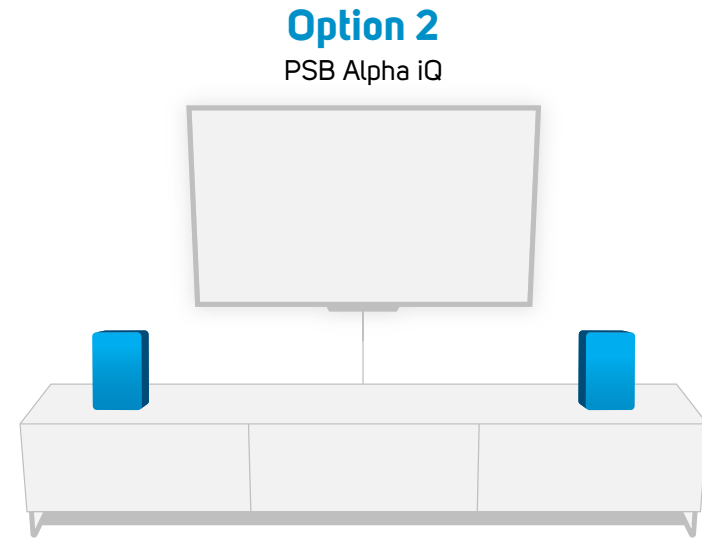

Font Channels