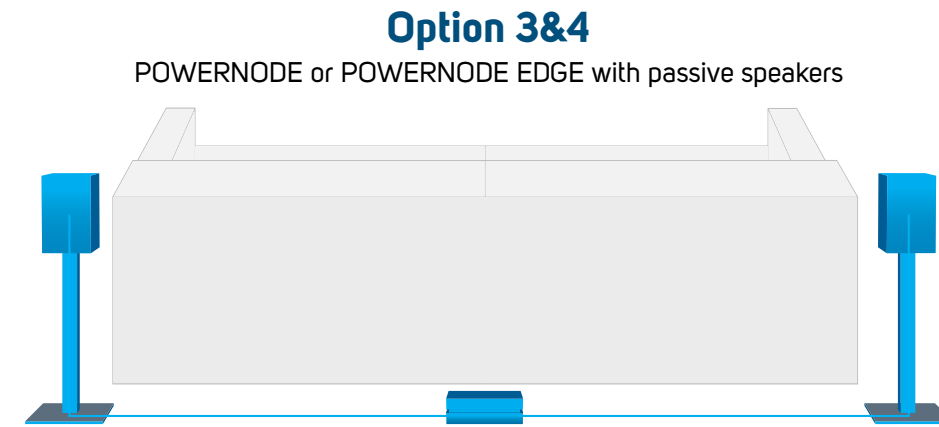

LFE

Rear Channels