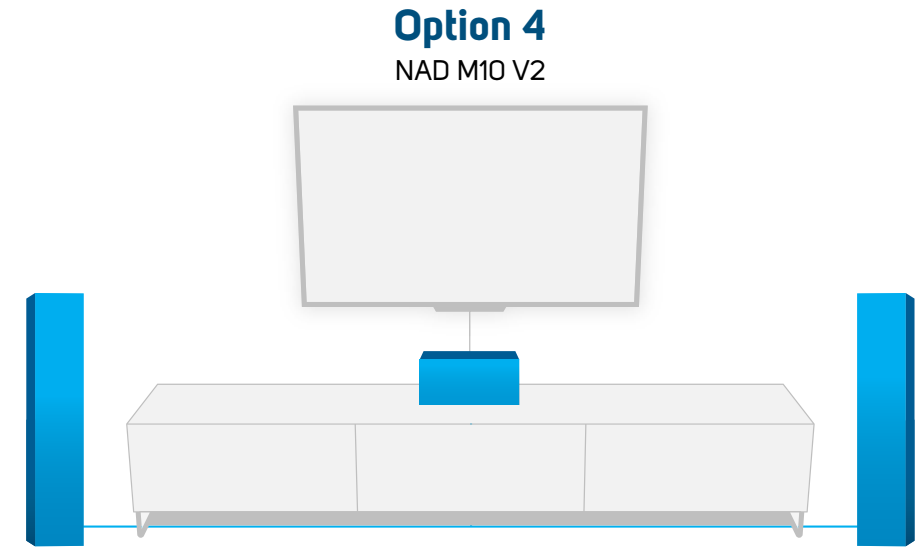

Font Channels