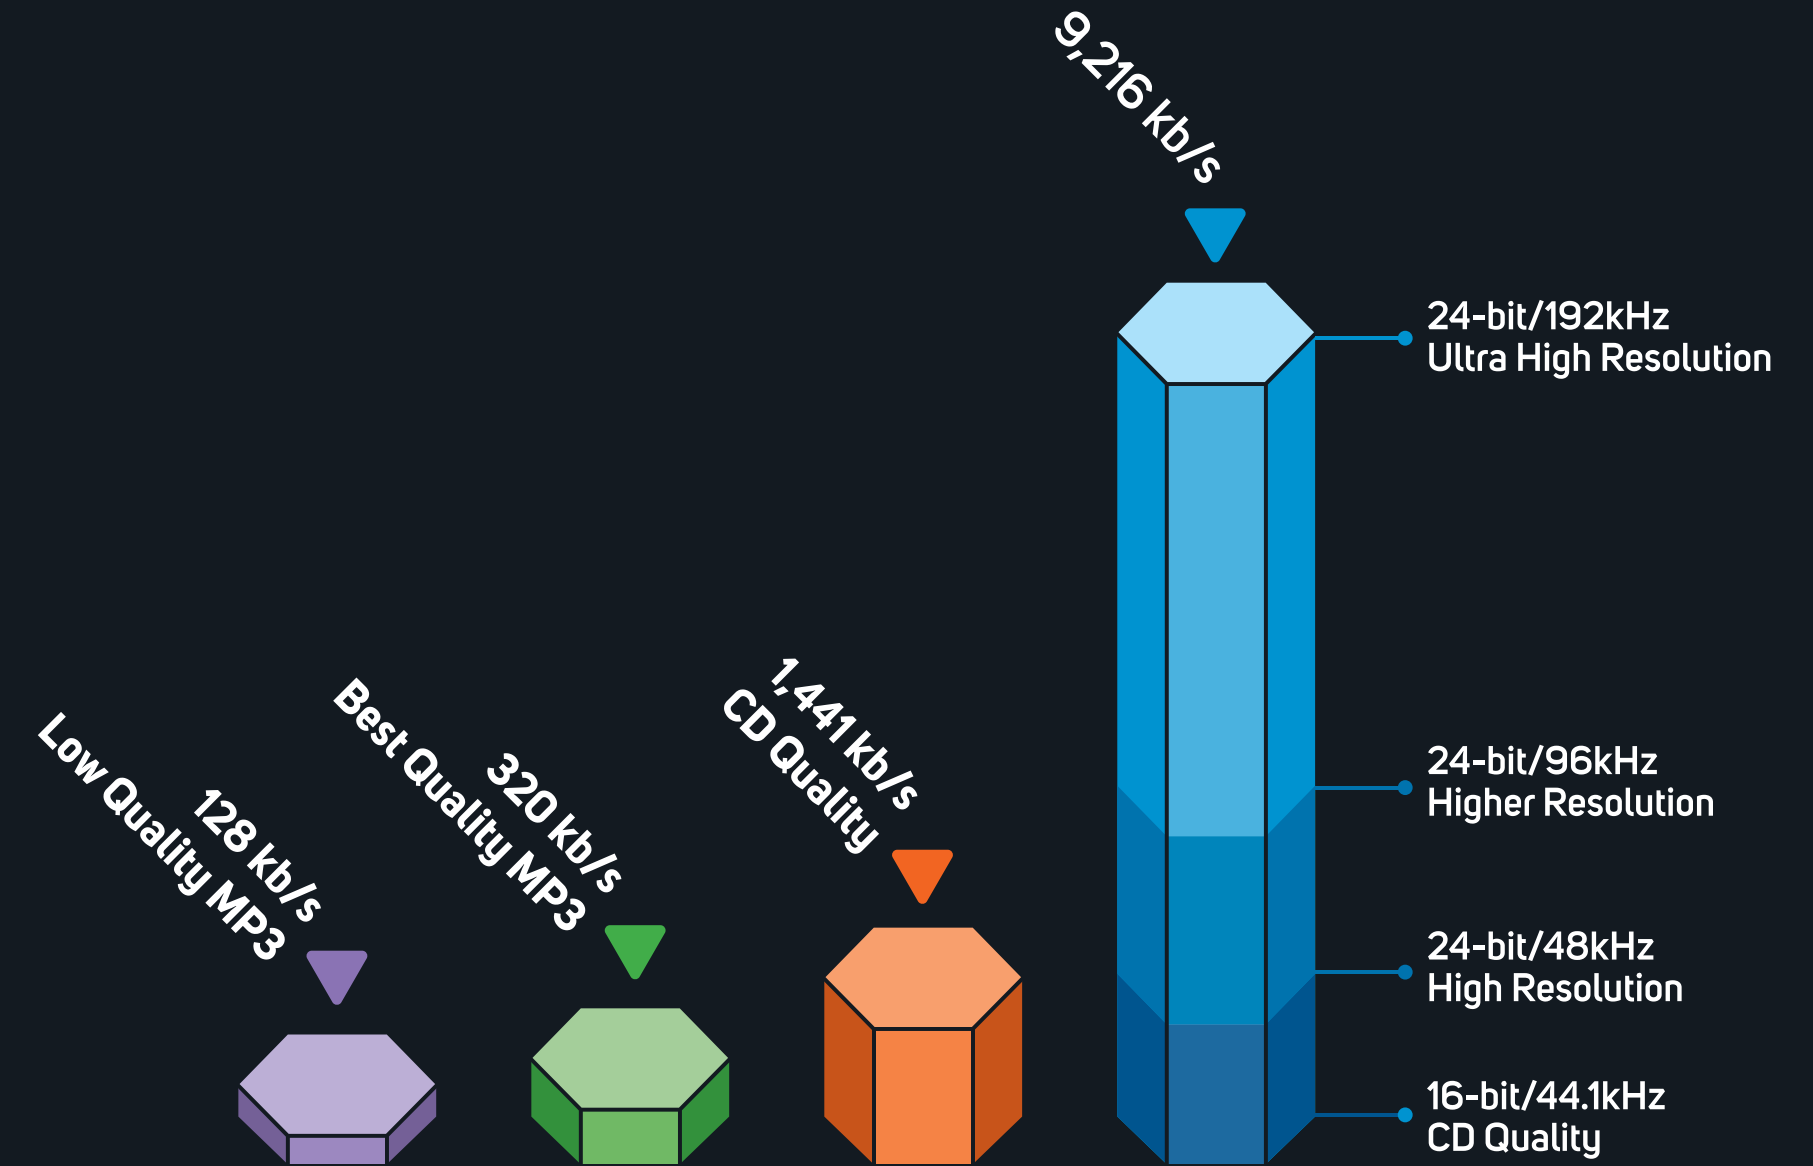

Performance

Music is a key part of any smart home. It's proven to improve mood and wellbeing and is one of the most enjoyable and interacted parts of a whole home system for any client. Maximizing the musical aspect of a smart home is one way to exceed clients' expectations.

BluOS is a quality first platform which supports full hi-res 24-bit/192 kHz playback on all devices, including support for MQA (Master Quality Authenticated).

Using a hi-res audio source increases the amount of information being received by the playback devices. This not only helps to improve the overall quality of the music, it also improves intelligibility and dynamics at lower volume levels – because music

doesn't necessarily need to be loud to be enjoyed. Even quiet background music should sound clear and detailed.

BluOS will not downsample any hi res source, even when players are grouped or used wirelessly.

While we always recommend using the best quality source content, BluOS Enabled devices are engineered to not only thrive with hi res audio streams but also to get the most out of compressed audio using high quality DACs and amplification.

If you really want to exceed your client's expectations, then providing a BluOS based audio system will play a key part in providing that "wow" factor to any home.