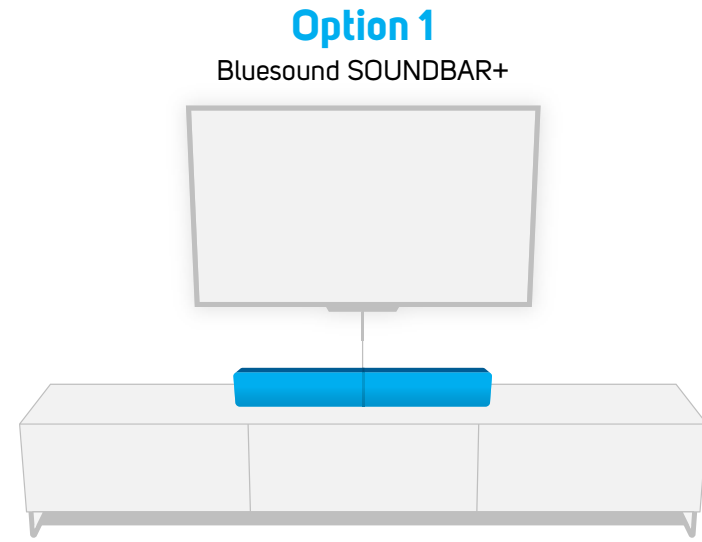

Font Channels