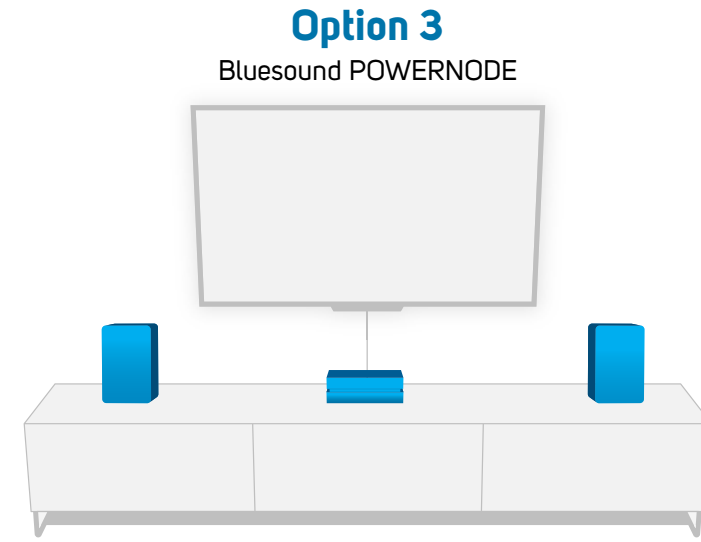

Font Channels