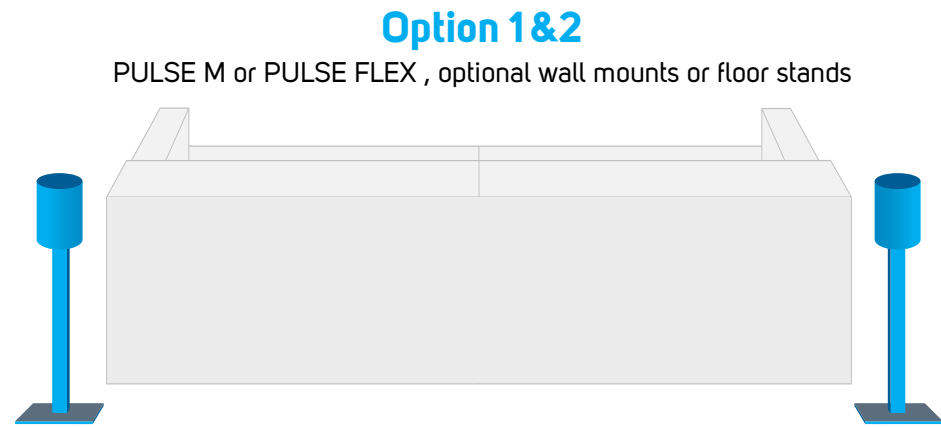

LFE

Rear Channels