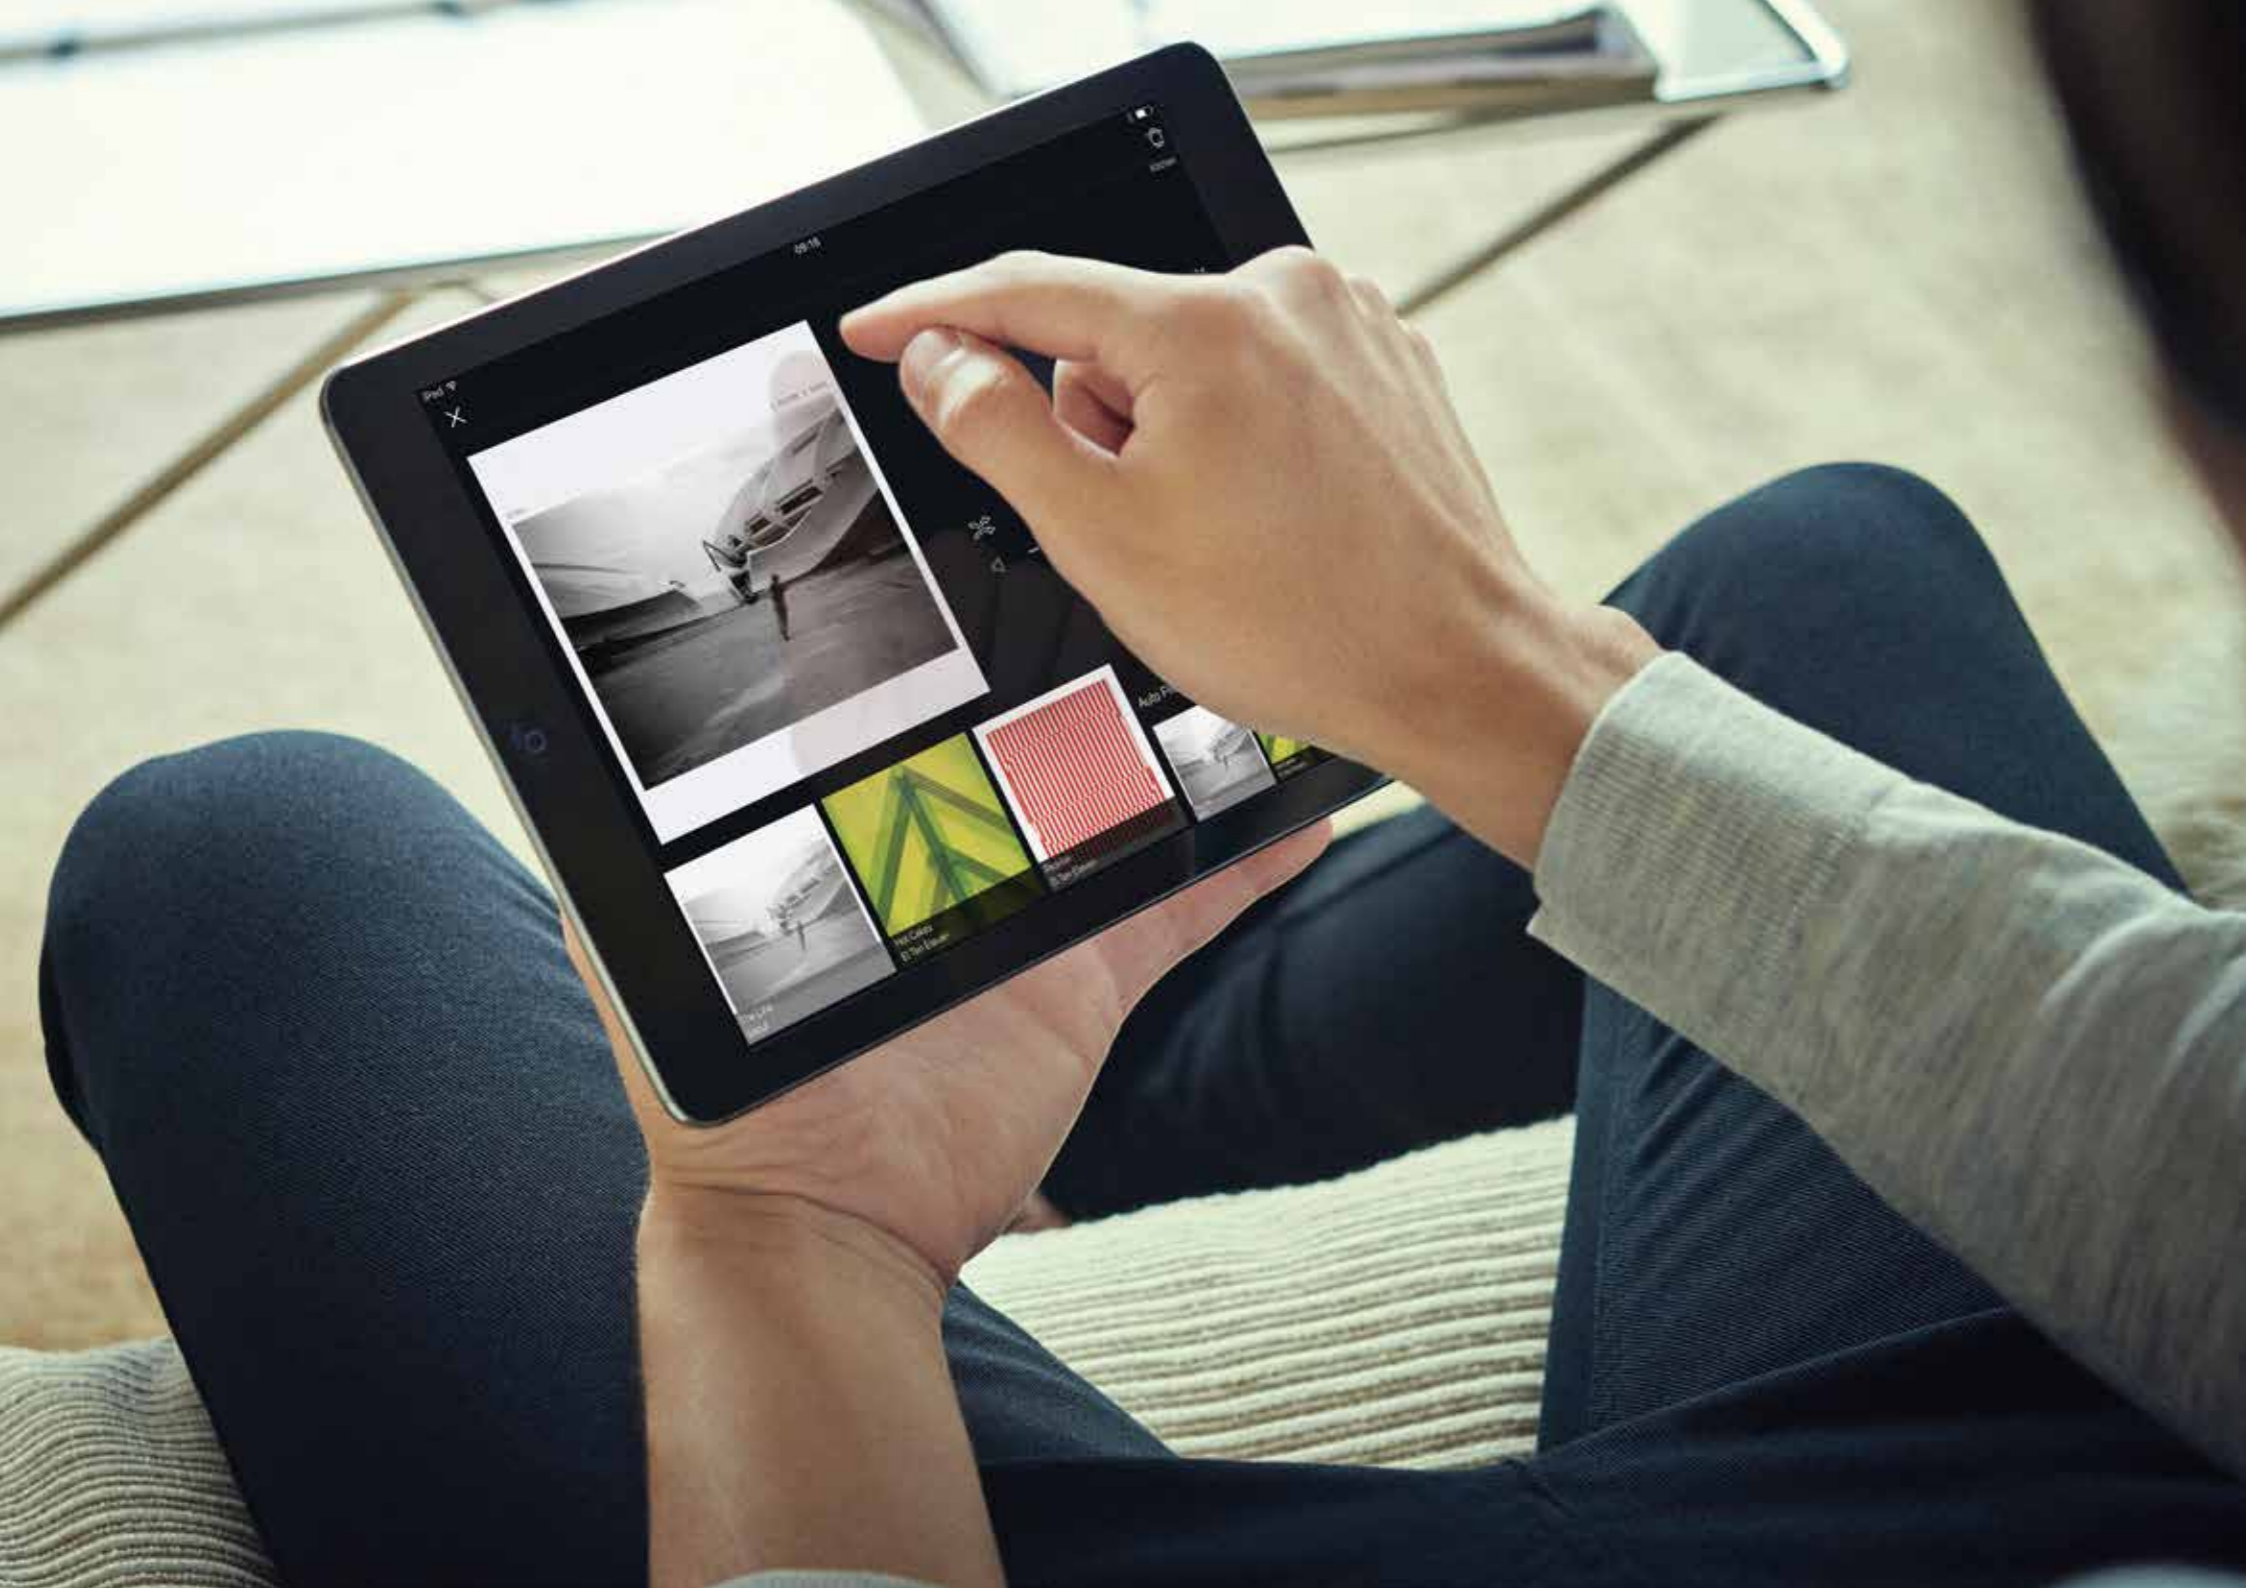

BLUOS - THE FOUNDATION FOR GREAT AUDIO DISTRIBUTION

Much like the home itself, a great system design is only as strong as its foundation. When it comes to Audio distribution, BluOS is the starting place.

BluOS is an operating system which entails the best in class streaming, content acquisition, music management, and an intuitive user interface.

For over a decade, BluOS has perfected its ability to deliver multiple streams of audio content from a variety of sources across multiple zones from a wide range of hardware in perfect synch.

Capable of transmitting lossless music up to 24-bit/192kHz with no lag or loss of sound quality across up to 64 devices on one network, BluOS acquires content from all of the most popular music services, local network music libraries as well as grouping of connected devices via Bluetooth or analogue and digital connections.

A well-crafted multi-room audio solution can be as unique as the residents in the home. It offers the system designer the opportunity to demonstrate his creativity and sophistication as he tailors the system to the specifics of the client. Every great design begins with BluOS.