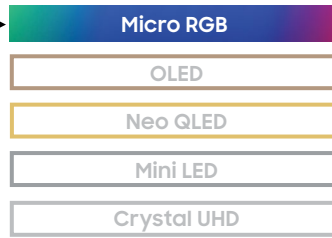

CLASS HIERARCHY

SIZE CLASS

100"	MRN100R85HFXZA
85"	MRN85R85HAFXZA

Samsung Vision AI UP TO 144Hz*

HDR10+ ADVANCED Dolby Atmos

AMD FreeSync Premium Pro SmartThings

Discover an expanded world of color¹ covering 100% of the full UHD spectrum² for vibrant picture. Our best 4K AI processor takes your shows and movies to the next level, delivering vivid brightness and deep contrast. Plus, eliminate distracting reflections from bright rooms with Glare Free technology.

TOP 10 KEY FEATURES

1. Micro RGB Technology
2. Micro RGB AI Engine
3. Micro RGB Precision Color
4. Motion Xcelerator 144Hz³
5. Micro RGB Color Booster Pro⁴
6. Micro RGB HDR+⁵
7. 4K AI Upscaling⁵
8. AI Sound Controller⁵
9. Freesync Premium™ Pro
10. Dolby Atmos and Object Tracking Sound Lite

PICTURE (PANEL)

Display Type: Micro RGB
 Refresh Rate: 144Hz (VRR Support)
 Lighting Technology: Micro RGB Technology
 Display Resolution: 4K (3,840 x 2,160)
 Anti Reflection: N/A
 Viewing Angle: Wide Viewing Angle
 Dimming Technology: Ultimate Micro Dimming⁶