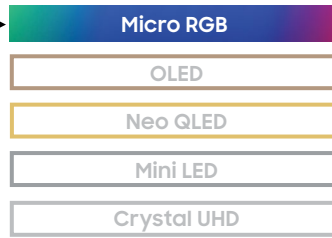

CLASS HIERARCHY

SIZE CLASS

75"	MRN75R85HAFXZA
65"	MRN65R85HAFXZA
55"	MRN55R85HAFXZA

Samsung Vision AI **HDR10+ ADVANCED** **SmartThings**  
**UP TO 144Hz\***

Discover an expanded world of color<sup>1</sup> covering 100% of the full UHD spectrum<sup>2</sup> for vibrant picture. Our best 4K AI processor takes your shows and movies to the next level, delivering vivid brightness and deep contrast. Plus, eliminate distracting reflections from bright rooms with Glare Free technology.

TOP 10 KEY FEATURES

- |   |   |
|---|---|
| <ol style="list-style-type: none"> <li>1. Micro RGB Technology</li> <li>2. Micro RGB AI Engine</li> <li>3. Micro RGB Precision Color</li> <li>4. Motion Xcelerator 144Hz<sup>3</sup></li> <li>5. Micro RGB Color Booster Pro<sup>2</sup></li> </ol> | <ol style="list-style-type: none"> <li>6. Micro RGB HDR+<sup>4</sup></li> <li>7. 4K AI Upscaling<sup>4</sup></li> <li>8. AI Sound Controller<sup>4</sup></li> <li>9. Freesync Premium™ Pro</li> <li>10. Dolby Atmos and Object Tracking Sound Lite</li> </ol> |
|---|---|

PICTURE (PANEL)

- Display Type: Micro RGB
- Refresh Rate: 144Hz (VRR Support)
- Lighting Technology: Micro RGB Technology
- Display Resolution: 4K (3,840 x 2,160)
- Anti Reflection: N/A
- Viewing Angle: Wide Viewing Angle
- Dimming Technology: Ultimate Micro Dimming<sup>5</sup>