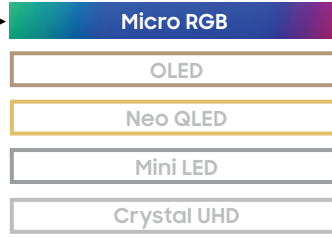

CLASS HIERARCHY

SIZE CLASS

75"	MRN75R95HAFXZA
65"	MRN65R95HAFXZA

Samsung Vision AI UP TO 165Hz*

HDMi+ ADVANCED Dolby Atmos

AMD FreeSync Premium Pro SmartThings

Discover an expanded world of color¹ covering 100% of the full UHD spectrum² for vibrant picture. Our best 4K AI processor takes your shows and movies to the next level, delivering vivid brightness and deep contrast. Plus, eliminate distracting reflections from bright rooms with Glare Free technology.

TOP 10 KEY FEATURES

1. Micro RGB AI Engine Pro³
2. Micro RGB HDR Pro³
3. Glare Free
4. Motion Xcelerator 165Hz³
5. Micro RGB Precision Color 100⁴
6. Auto HDR Remastering Pro³
7. 4K AI Upscaling Pro³
8. AI Motion Enhancer Pro³
9. Freesync Premium™ Pro
10. Dolby Atmos and Object Tracking Sound+

PICTURE (PANEL)

- Display Type: Micro RGB
- Refresh Rate: 165Hz (VRR Support)
- Lighting Technology: Micro RGB Technology
- Display Resolution: 4K (3,840 x 2,160)
- Anti Reflection: Glare Free
- Viewing Angle: Wide Viewing Angle
- Dimming Technology: Ultimate Micro Dimming Pro⁴