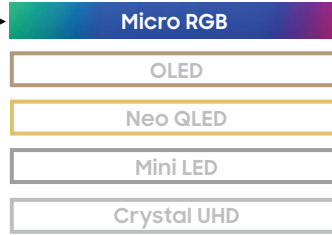

CLASS HIERARCHY

SIZE CLASS

85"	MRN85R95HAFXZA

Samsung Vision AI UP TO 165Hz*

HDMi+ ADVANCED Dolby Atmos

AMD FreeSync Premium Pro

SmartThings

Discover an expanded world of color¹ covering 100% of the full UHD spectrum² for vibrant picture. Our best 4K AI processor takes your shows and movies to the next level, delivering vivid brightness and deep contrast. Plus, eliminate distracting reflections from bright rooms with Glare Free technology.

TOP 10 KEY FEATURES

1. Micro RGB AI Engine Pro³
2. Micro RGB HDR Pro³
3. Glare Free
4. Supersize Picture Enhancer
5. Motion Xcelerator 165Hz²
6. Micro RGB Precision Color 100²
7. Auto HDR Remastering Pro³
8. 4K AI Upscaling Pro³
9. AI Motion Enhancer Pro³
10. Dolby Atmos and Object Tracking Sound+

PICTURE (PANEL)

- Display Type: Micro RGB
- Refresh Rate: 165Hz (VRR Support)
- Lighting Technology: Micro RGB Technology
- Display Resolution: 4K (3,840 x 2,160)
- Anti Reflection: Glare Free
- Viewing Angle: Wide Viewing Angle
- Dimming Technology: Ultimate Micro Dimming Pro⁴