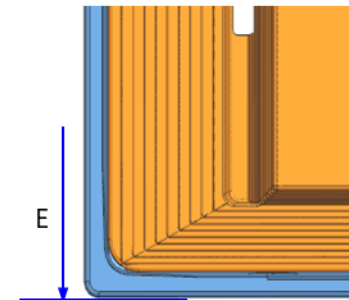

Frame LS03HE

**Dimensions in millimeters (+ / - 0.1 mm)*

Frame LS03HE Set Dimension

	55"	65"	75"	85"	98"
SET(With stand) (W * H_Low (H_High) * D)	1237.9*744.1(769.1)*218.2	1456.8*866.5(891.5)*256.8	1682.3*998.6(1023.6)*319.8	1904.3*1129.5(1154.5)*369.0	2195*1303.6(1328.6)*432.3
SET(Without stand) (W * H1(H2) * D1)	1237.9*708.8(713.9)*27.5	1456.8*831.9(837.0)*27.5	1682.3*960.4(965.5)*29.5	1904.3*1085.3(1090.9)*29.5	2195*1250.3(1254.9)*30.9
Front Opening Area (A * B * C)	1213.0*683.8*1392.5	1431.9 * 806.9 * 1642.1	1653.6 * 931.7 * 1896.5	1875.4 * 1056.4 * 2150.9	2162.6*1218.0*2480.5
Wall Mount (VESA) (a * b)	200*200	400*300	400*400	600*400	600*400
Packing Out (W * H * D)	1375 * 829 * 143	1600 * 933 * 154	1833 * 1082 * 170	2068 * 1200 * 178	2371 * 1420 * 210
Net Weight (With stand) Kg	14.60	22.20	30.26	41.79	57.85
Net Weight (Without stand) Kg	14.31	21.84	29.82	40.95	56.39
Stand Weight Kg	0.15	0.18	0.22	0.42	0.73
Gross Weight Kg	20.74	29.15	38.64	53.51	81.00

* Stand Low/High Position

Frame LS03HE

**Dimensions in millimeters (+ / - 0.1 mm)*

LS03HE Cover and Rear-View Dimensions

	LS03HE				
	55"	65"	75"	85"	98"
WALL MOUNT(AXB)	200*200	400*300	400*400	600*400	600*400
C	518.9	528.4	641.1	652.2	797.3
D	268.7	267.0	262.3	357.7	300.0
E	240.1	265.0	298.1	327.7	550.0
Screw Depth	13 - 15	13 - 15	13 - 15	13 - 15	12 - 14

Detail "Screw Depth"

Detail "F"

Detail "G"

Frame LS03HE

**Dimensions in millimeters (+ / - 0.1 mm)*

LS03HE 55" Cover and Rear-View Dimensions

Frame LS03HE

**Dimensions in millimeters (+ / - 0.1 mm)*

Frame LS03HE

**Dimensions in millimeters (+ / - 0.1 mm)*

LS03HE Stand Dimensions

	LS03HE				
	55"	65"	75"	85"	98"
STAND (W*H*D)	24.7*199.9*218.2	24.7*219.1*256.8	24.7*237.8*319.8	24.7*262.9*369.0	61.4*320.6*432.3
A	901.9	1041.6	1244.2	1410.2	1800.6
B	-	-	340.2	360.2	444.6