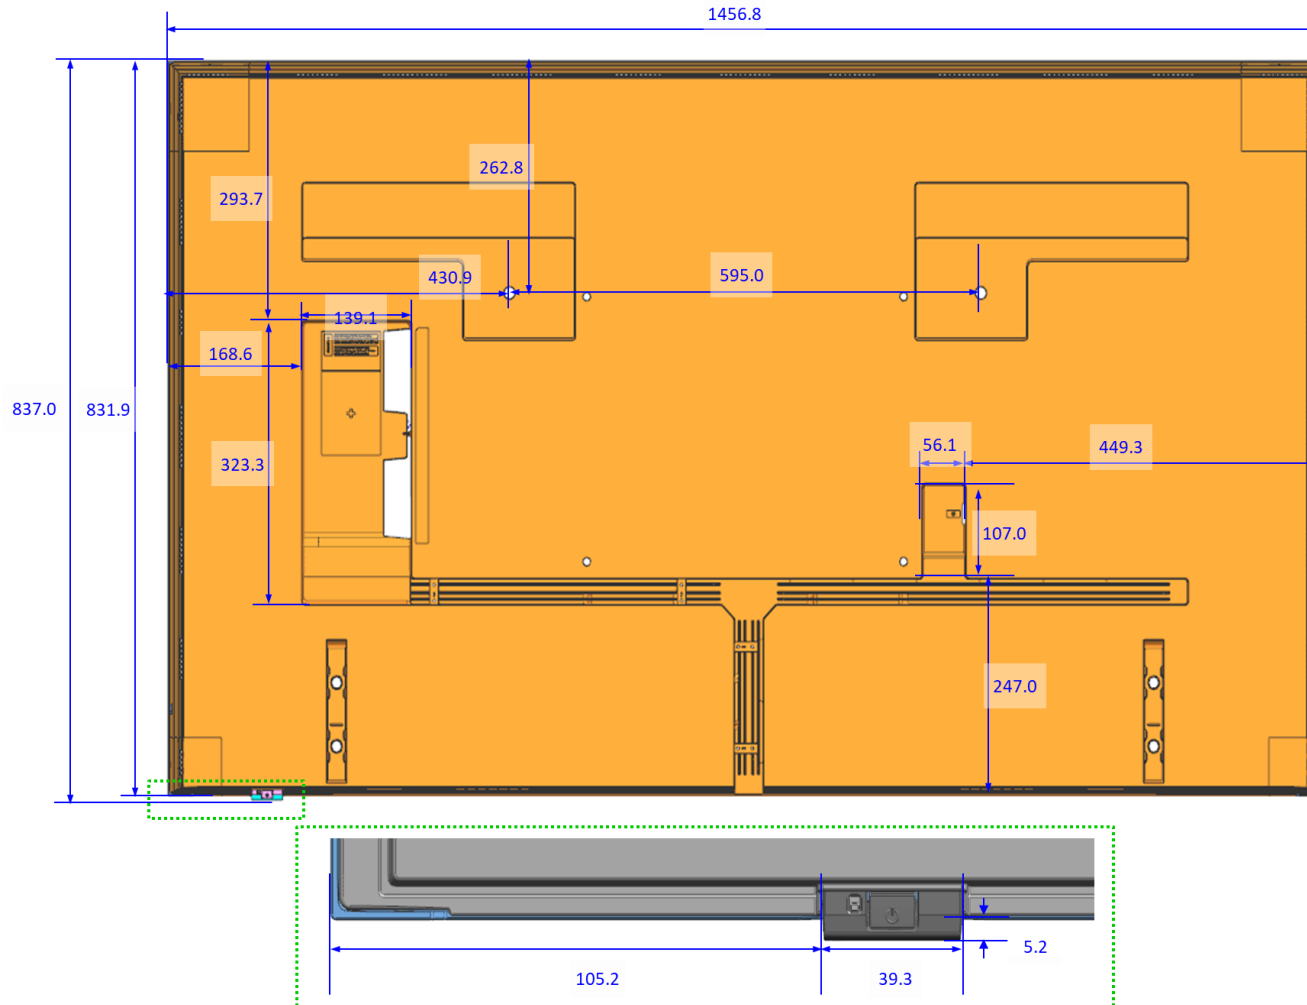

LS03HE 75" Cover and Rear-View Dimensions

Frame LS03HE

*Dimensions in millimeters (+ / - 0.1 mm)

LS03HE 65" Cover and Rear-View Dimensions