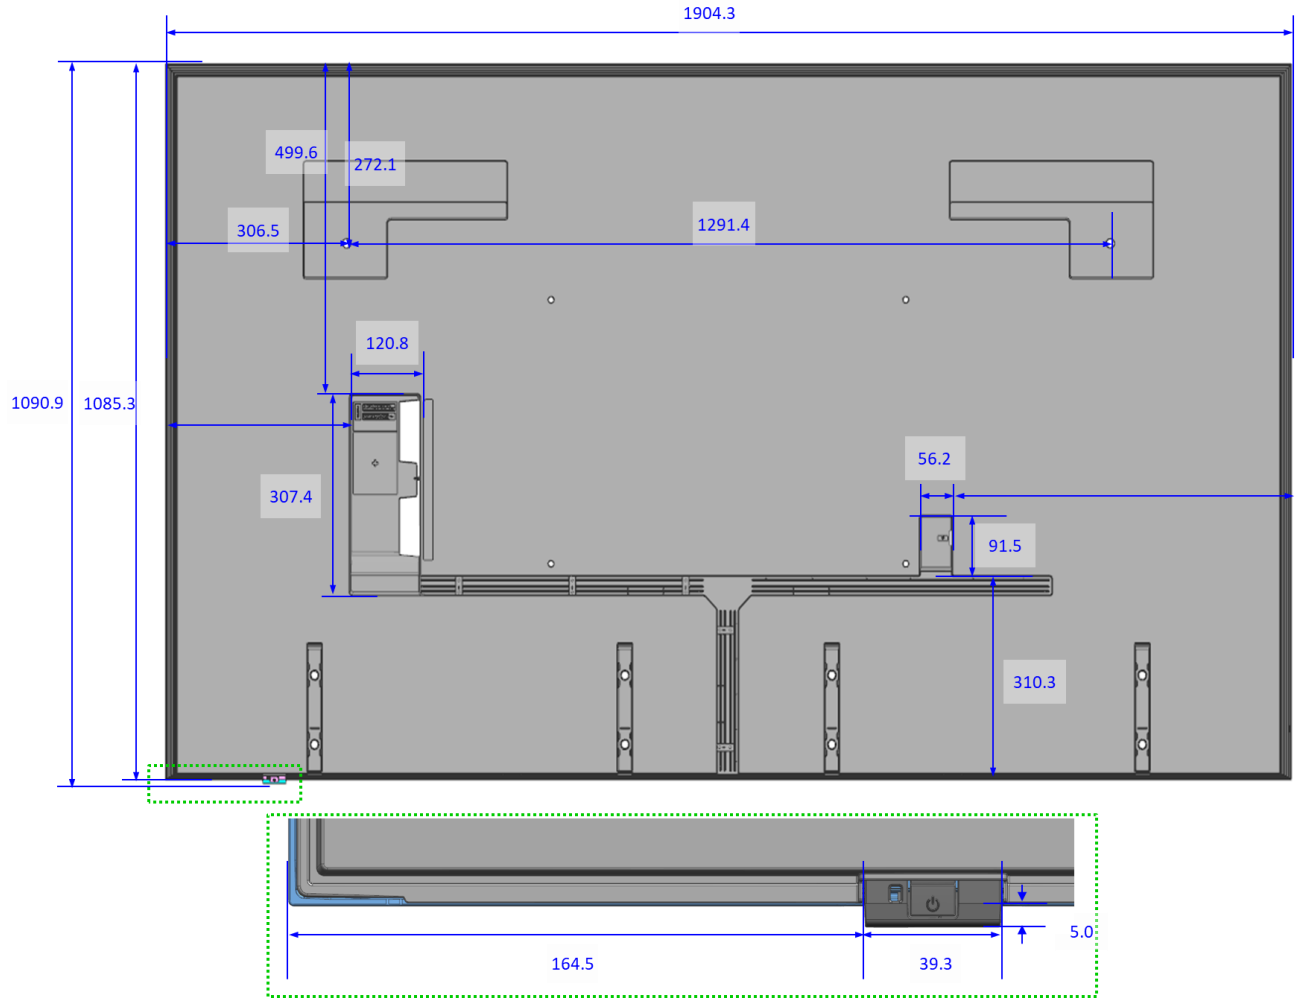

Frame LS03HE

**Dimensions in millimeters (+ / - 0.1 mm)*

Frame LS03HE Set Dimension

	55"	65"	75"	85"	98"
SET(With stand) (W * H_Low (H_High) * D)	1237.9*744.1(769.1)*218.2	1456.8*866.5(891.5)*256.8	1682.3*998.6(1023.6)*319.8	1904.3*1129.5(1154.5)*369.0	2195*1303.6(1328.6)*432.3
SET(Without stand) (W * H1(H2) * D1)	1237.9*708.8(713.9)*27.5	1456.8*831.9(837.0)*27.5	1682.3*960.4(965.5)*29.5	1904.3*1085.3(1090.9)*29.5	2195*1250.3(1254.9)*30.9
Front Opening Area (A * B * C)	1213.0*683.8*1392.5	1431.9 * 806.9 * 1642.1	1653.6 * 931.7 * 1896.5	1875.4 * 1056.4 * 2150.9	2162.6*1218.0*2480.5
Wall Mount (VESA) (a * b)	200*200	400*300	400*400	600*400	600*400
Packing Out (W * H * D)	1375 * 829 * 143	1600 * 933 * 154	1833 * 1082 * 170	2068 * 1200 * 178	2371 * 1420 * 210
Net Weight (With stand) Kg	14.60	22.20	30.26	41.79	57.85
Net Weight (Without stand) Kg	14.31	21.84	29.82	40.95	56.39
Stand Weight Kg	0.15	0.18	0.22	0.42	0.73
Gross Weight Kg	20.74	29.15	38.64	53.51	81.00

LS03HE 65" Cover and Rear-View Dimensions

Frame LS03HE

**Dimensions in millimeters (+ / - 0.1 mm)*

LS03HE 75" Cover and Rear-View Dimensions

Frame LS03HE

**Dimensions in millimeters (+ / - 0.1 mm)*

LS03HE 85" Cover and Rear-View Dimensions

Frame LS03HE

**Dimensions in millimeters (+ / - 0.1 mm)*

LS03HE 98" Cover and Rear-View Dimensions

Frame LS03HE

**Dimensions in millimeters (+ / - 0.1 mm)*

LS03HE Bezel Dimensions

	LS03HE				
	55"	65"	75"	85"	98"
A	12.6	12.6	14.5	14.5	16.2
B	19.9	19.9	19.9	19.9	19.9

Frame LS03HE

**Dimensions in millimeters (+ / - 0.1 mm)*

LS03HE Stand Dimensions

	LS03HE				
	55"	65"	75"	85"	98"
STAND (W*H*D)	24.7*199.9*218.2	24.7*219.1*256.8	24.7*237.8*319.8	24.7*262.9*369.0	61.4*320.6*432.3
A	901.9	1041.6	1244.2	1410.2	1800.6
B	-	-	340.2	360.2	444.6