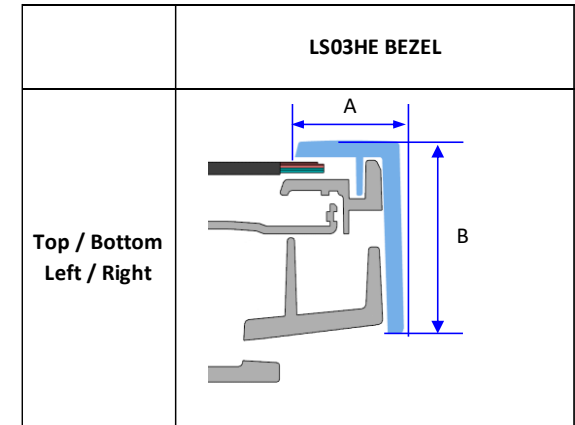

Frame LS03HE

**Dimensions in millimeters (+ / - 0.1 mm)*

LS03HE 98" Cover and Rear-View Dimensions

Frame LS03HE

**Dimensions in millimeters (+ / - 0.1 mm)*

LS03HE Bezel Dimensions

	LS03HE				
	55"	65"	75"	85"	98"
A	12.6	12.6	14.5	14.5	16.2
B	19.9	19.9	19.9	19.9	19.9

Frame LS03HE

**Dimensions in millimeters (+ / - 0.1 mm)*

LS03HE Stand Dimensions

	LS03HE				
	55"	65"	75"	85"	98"
STAND (W*H*D)	24.7*199.9*218.2	24.7*219.1*256.8	24.7*237.8*319.8	24.7*262.9*369.0	61.4*320.6*432.3
A	901.9	1041.6	1244.2	1410.2	1800.6
B	-	-	340.2	360.2	444.6