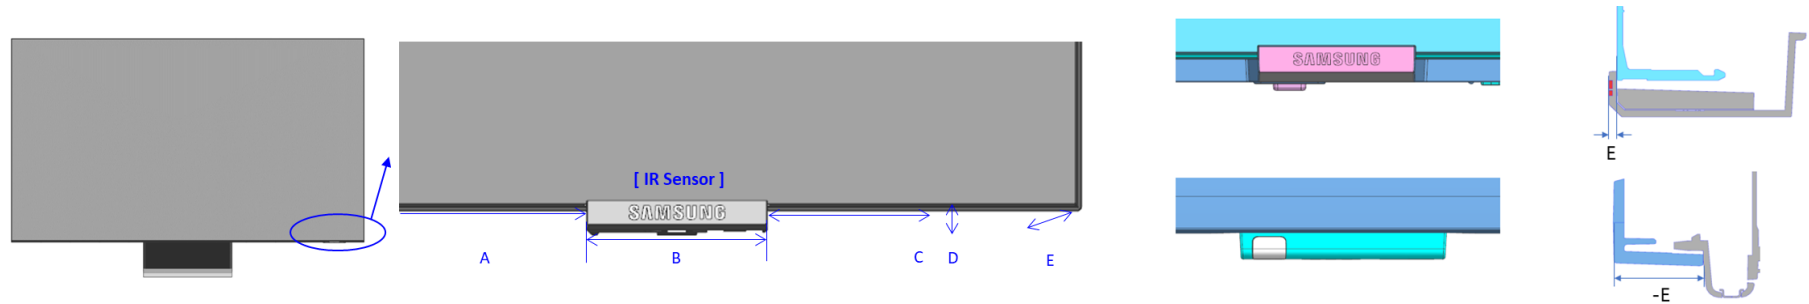

Frame LS03HE

*Dimensions in millimeters (+ / - 0.1 mm)

2026 New Model IR Sensor Location

Product	Series	Inch	Item	Sensor Position	DIMENSION				
					A	B	C	D	E
	Frame	98	QN98LS03HEFXZA	Right	2026.3	39.3	129.4	4.6	-14.4
		85	QN85LS03HEFXZA	Right	1700.5	39.3	164.5	5.0	-14.2
		75	QN75LS03HEFXZA	Right	1504.5	39.3	138.5	5.0	-14.2
		65	QN65LS03HEFXZA	Right	1312.2	39.3	105.2	5.2	-14.2
		55	QN55LS03HEFXZA	Right	1106.8	39.3	91.8	5.2	-14.2