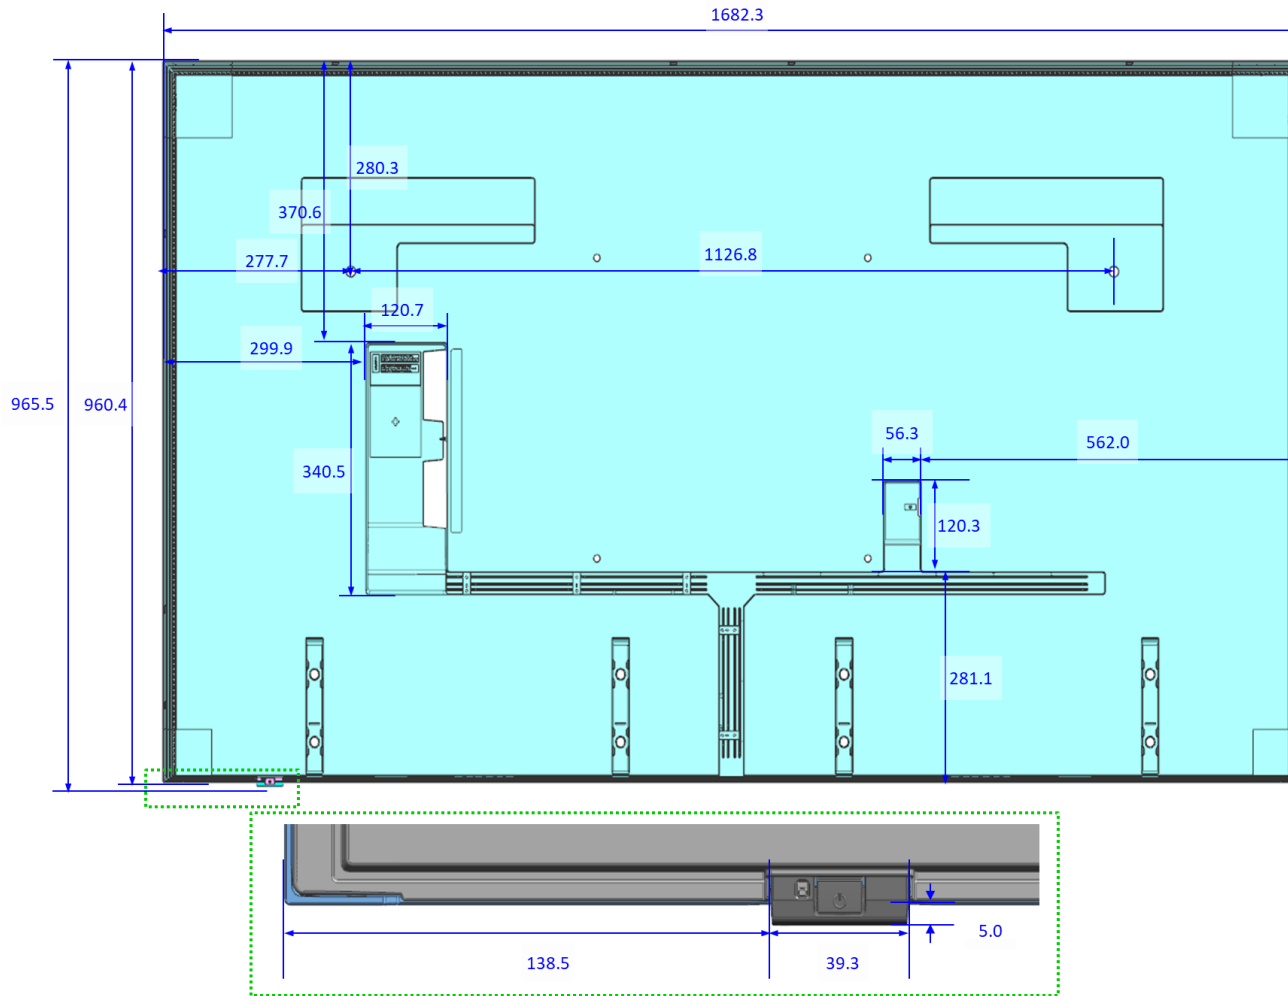

LS03HE 85" Cover and Rear-View Dimensions

Frame LS03HE

*Dimensions in millimeters (+ / - 0.1 mm)