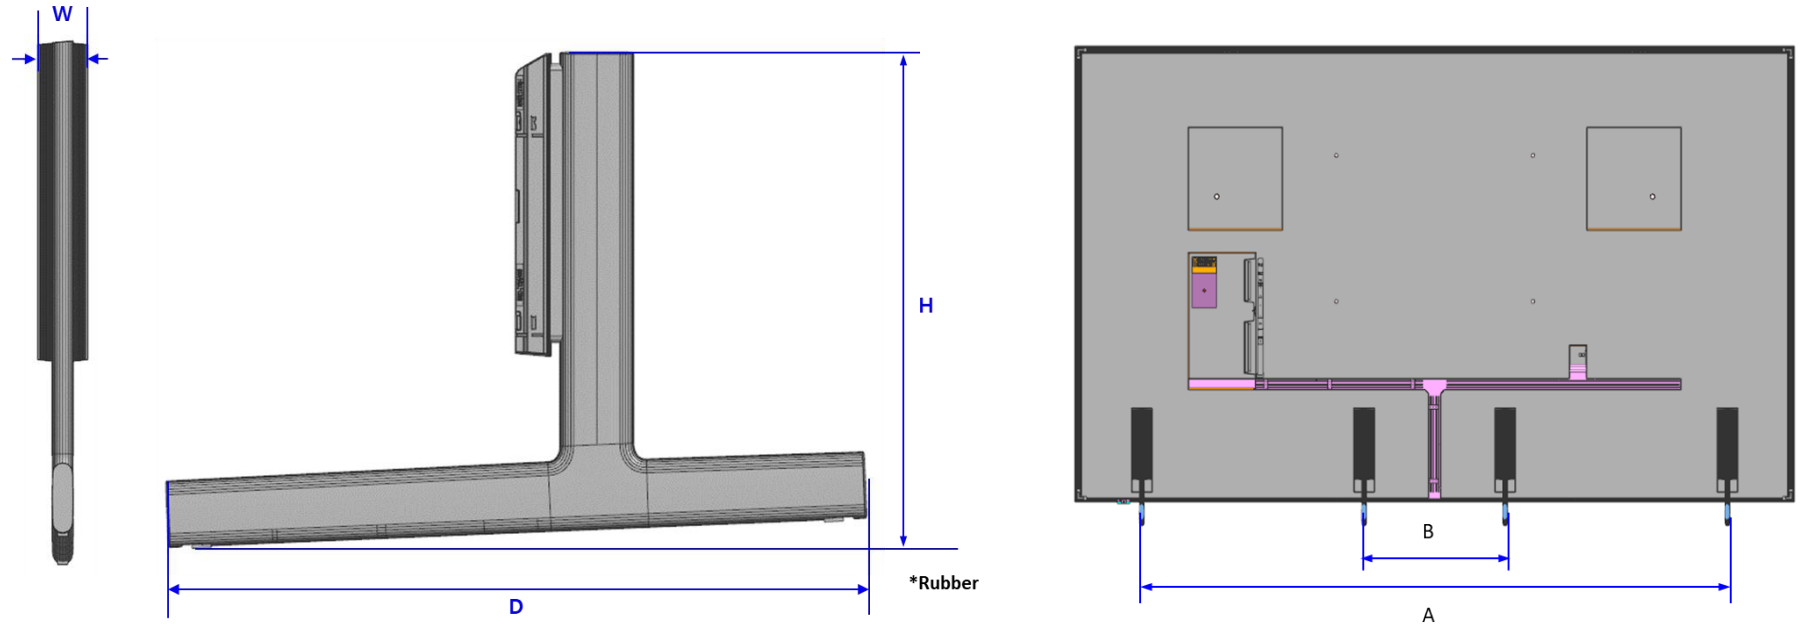

Frame LS03HE

**Dimensions in millimeters (+ / - 0.1 mm)*

LS03HE 98" Cover and Rear-View Dimensions

Frame LS03HE

**Dimensions in millimeters (+ / - 0.1 mm)*

LS03HE Bezel Dimensions

	LS03HE				
	55"	65"	75"	85"	98"
A	12.6	12.6	14.5	14.5	16.2
B	19.9	19.9	19.9	19.9	19.9

Frame LS03HE

**Dimensions in millimeters (+ / - 0.1 mm)*

LS03HE Stand Dimensions

	LS03HE				
	55"	65"	75"	85"	98"
STAND (W*H*D)	24.7*199.9*218.2	24.7*219.1*256.8	24.7*237.8*319.8	24.7*262.9*369.0	61.4*320.6*432.3
A	901.9	1041.6	1244.2	1410.2	1800.6
B	-	-	340.2	360.2	444.6