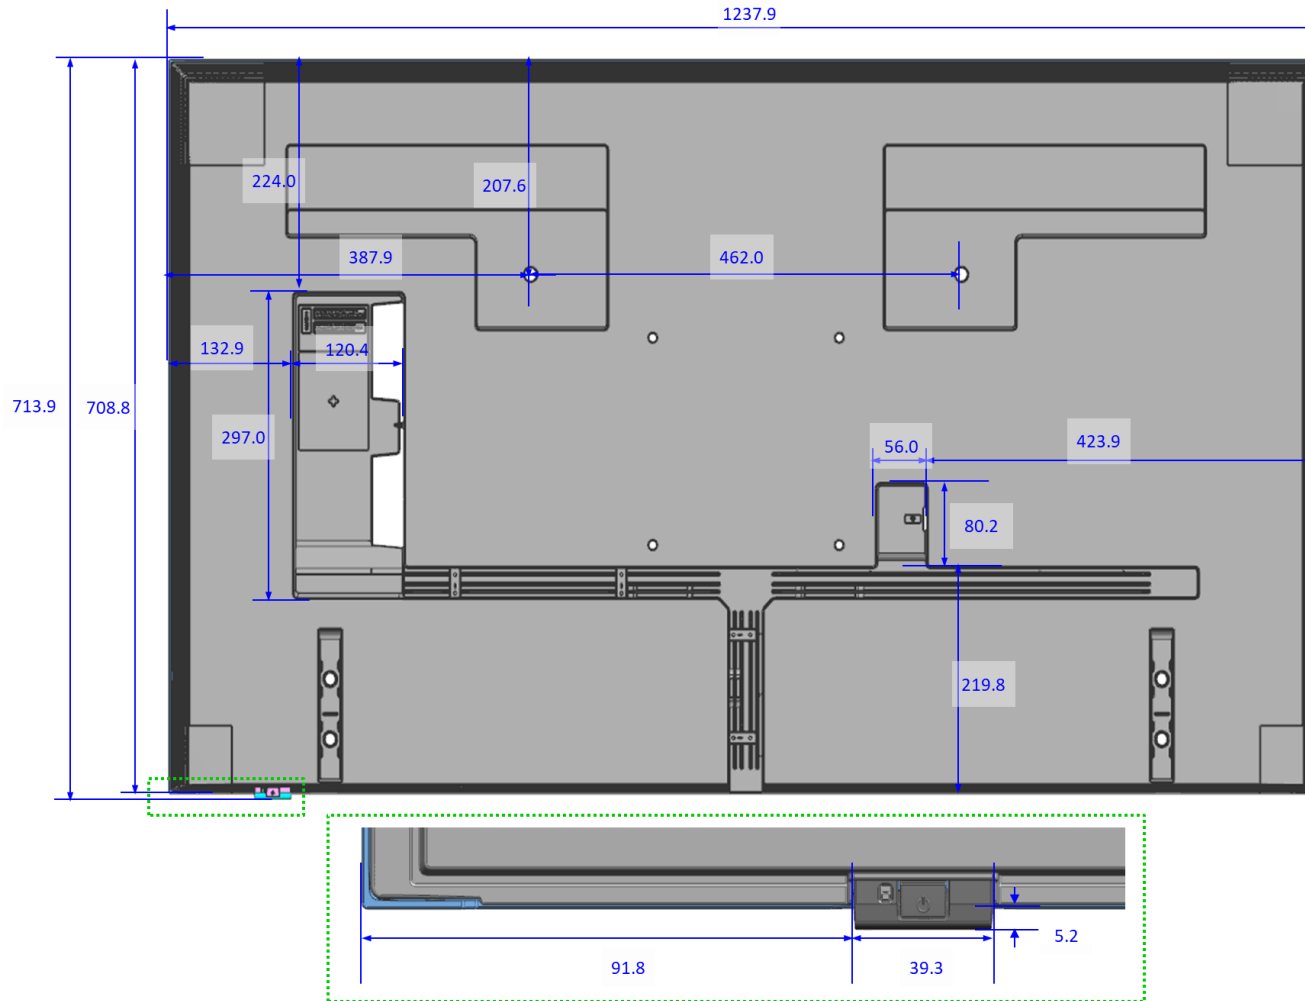

Frame LS03HE

**Dimensions in millimeters (+ / - 0.1 mm)*

Frame LS03HE Set Dimension

	55"	65"	75"	85"	98"
SET(With stand) (W * H_Low (H_High) * D)	1237.9*744.1(769.1)*218.2	1456.8*866.5(891.5)*256.8	1682.3*998.6(1023.6)*319.8	1904.3*1129.5(1154.5)*369.0	2195*1303.6(1328.6)*432.3
SET(Without stand) (W * H1(H2) * D1)	1237.9*708.8(713.9)*27.5	1456.8*831.9(837.0)*27.5	1682.3*960.4(965.5)*29.5	1904.3*1085.3(1090.9)*29.5	2195*1250.3(1254.9)*30.9
Front Opening Area (A * B * C)	1213.0*683.8*1392.5	1431.9 * 806.9 * 1642.1	1653.6 * 931.7 * 1896.5	1875.4 * 1056.4 * 2150.9	2162.6*1218.0*2480.5
Wall Mount (VESA) (a * b)	200*200	400*300	400*400	600*400	600*400
Packing Out (W * H * D)	1375 * 829 * 143	1600 * 933 * 154	1833 * 1082 * 170	2068 * 1200 * 178	2371 * 1420 * 210
Net Weight (With stand) Kg	14.60	22.20	30.26	41.79	57.85
Net Weight (Without stand) Kg	14.31	21.84	29.82	40.95	56.39
Stand Weight Kg	0.15	0.18	0.22	0.42	0.73
Gross Weight Kg	20.74	29.15	38.64	53.51	81.00

Detail "Screw Depth"

Detail "F"

Detail "G"

Frame LS03HE

**Dimensions in millimeters (+ / - 0.1 mm)*

LS03HE 55" Cover and Rear-View Dimensions

Frame LS03HE

**Dimensions in millimeters (+ / - 0.1 mm)*

Frame LS03HE

**Dimensions in millimeters (+ / - 0.1 mm)*

LS03HE 98" Cover and Rear-View Dimensions

Frame LS03HE

**Dimensions in millimeters (+ / - 0.1 mm)*

LS03HE Bezel Dimensions

	LS03HE				
	55"	65"	75"	85"	98"
A	12.6	12.6	14.5	14.5	16.2
B	19.9	19.9	19.9	19.9	19.9

Frame LS03HE

**Dimensions in millimeters (+ / - 0.1 mm)*

LS03HE Stand Dimensions

	LS03HE				
	55"	65"	75"	85"	98"
STAND (W*H*D)	24.7*199.9*218.2	24.7*219.1*256.8	24.7*237.8*319.8	24.7*262.9*369.0	61.4*320.6*432.3
A	901.9	1041.6	1244.2	1410.2	1800.6
B	-	-	340.2	360.2	444.6