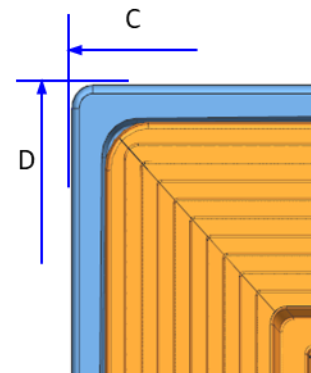

Frame LS03HE

**Dimensions in millimeters (+ / - 0.1 mm)*

Frame LS03HE Set Dimension

	55"	65"	75"	85"	98"
SET(With stand) (W * H_Low (H_High) * D)	1237.9*744.1(769.1)*218.2	1456.8*866.5(891.5)*256.8	1682.3*998.6(1023.6)*319.8	1904.3*1129.5(1154.5)*369.0	2195*1303.6(1328.6)*432.3
SET(Without stand) (W * H1(H2) * D1)	1237.9*708.8(713.9)*27.5	1456.8*831.9(837.0)*27.5	1682.3*960.4(965.5)*29.5	1904.3*1085.3(1090.9)*29.5	2195*1250.3(1254.9)*30.9
Front Opening Area (A * B * C)	1213.0*683.8*1392.5	1431.9 * 806.9 * 1642.1	1653.6 * 931.7 * 1896.5	1875.4 * 1056.4 * 2150.9	2162.6*1218.0*2480.5
Wall Mount (VESA) (a * b)	200*200	400*300	400*400	600*400	600*400
Packing Out (W * H * D)	1375 * 829 * 143	1600 * 933 * 154	1833 * 1082 * 170	2068 * 1200 * 178	2371 * 1420 * 210
Net Weight (With stand) Kg	14.60	22.20	30.26	41.79	57.85
Net Weight (Without stand) Kg	14.31	21.84	29.82	40.95	56.39
Stand Weight Kg	0.15	0.18	0.22	0.42	0.73
Gross Weight Kg	20.74	29.15	38.64	53.51	81.00

* Stand Low/High Position

Frame LS03HE

**Dimensions in millimeters (+ / - 0.1 mm)*

LS03HE Cover and Rear-View Dimensions

	LS03HE				
	55"	65"	75"	85"	98"
WALL MOUNT(AXB)	200*200	400*300	400*400	600*400	600*400
C	518.9	528.4	641.1	652.2	797.3
D	268.7	267.0	262.3	357.7	300.0
E	240.1	265.0	298.1	327.7	550.0
Screw Depth	13 - 15	13 - 15	13 - 15	13 - 15	12 - 14

Detail "Screw Depth"

Detail "F"

Detail "G"

Frame LS03HE

**Dimensions in millimeters (+ / - 0.1 mm)*

LS03HE 55" Cover and Rear-View Dimensions

Frame LS03HE

**Dimensions in millimeters (+ / - 0.1 mm)*

Frame LS03HE

**Dimensions in millimeters (+ / - 0.1 mm)*

LS03HE Stand Dimensions

	LS03HE				
	55"	65"	75"	85"	98"
STAND (W*H*D)	24.7*199.9*218.2	24.7*219.1*256.8	24.7*237.8*319.8	24.7*262.9*369.0	61.4*320.6*432.3
A	901.9	1041.6	1244.2	1410.2	1800.6
B	-	-	340.2	360.2	444.6