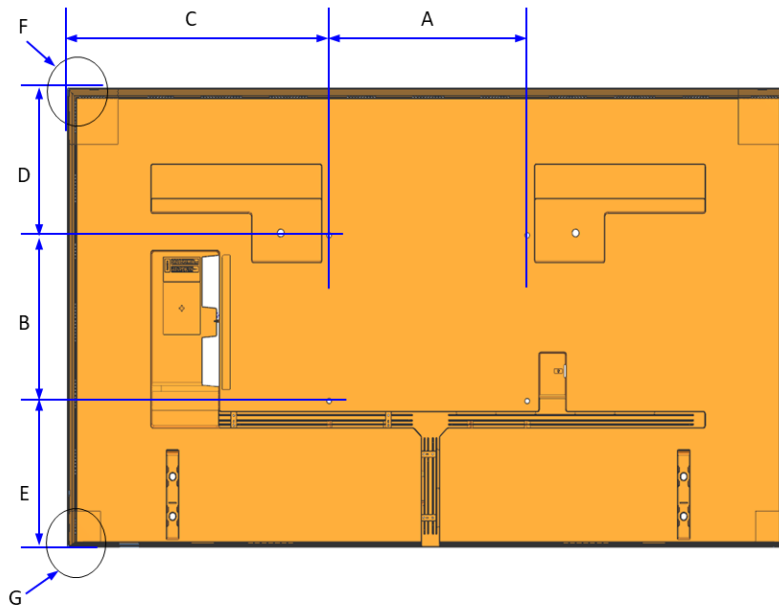

Frame LS03HE

**Dimensions in millimeters (+ / - 0.1 mm)*

Frame LS03HE Set Dimension

	55"	65"	75"	85"	98"
SET(With stand) (W * H_Low (H_High) * D)	1237.9*744.1(769.1)*218.2	1456.8*866.5(891.5)*256.8	1682.3*998.6(1023.6)*319.8	1904.3*1129.5(1154.5)*369.0	2195*1303.6(1328.6)*432.3
SET(Without stand) (W * H1(H2) * D1)	1237.9*708.8(713.9)*27.5	1456.8*831.9(837.0)*27.5	1682.3*960.4(965.5)*29.5	1904.3*1085.3(1090.9)*29.5	2195*1250.3(1254.9)*30.9
Front Opening Area (A * B * C)	1213.0*683.8*1392.5	1431.9 * 806.9 * 1642.1	1653.6 * 931.7 * 1896.5	1875.4 * 1056.4 * 2150.9	2162.6*1218.0*2480.5
Wall Mount (VESA) (a * b)	200*200	400*300	400*400	600*400	600*400
Packing Out (W * H * D)	1375 * 829 * 143	1600 * 933 * 154	1833 * 1082 * 170	2068 * 1200 * 178	2371 * 1420 * 210
Net Weight (With stand) Kg	14.60	22.20	30.26	41.79	57.85
Net Weight (Without stand) Kg	14.31	21.84	29.82	40.95	56.39
Stand Weight Kg	0.15	0.18	0.22	0.42	0.73
Gross Weight Kg	20.74	29.15	38.64	53.51	81.00

* Stand Low/High Position

Frame LS03HE

**Dimensions in millimeters (+ / - 0.1 mm)*

LS03HE Cover and Rear-View Dimensions

	LS03HE				
	55"	65"	75"	85"	98"
WALL MOUNT(AXB)	200*200	400*300	400*400	600*400	600*400
C	518.9	528.4	641.1	652.2	797.3
D	268.7	267.0	262.3	357.7	300.0
E	240.1	265.0	298.1	327.7	550.0
Screw Depth	13 - 15	13 - 15	13 - 15	13 - 15	12 - 14

Frame LS03HE

**Dimensions in millimeters (+ / - 0.1 mm)*

LS03HE 98" Cover and Rear-View Dimensions

Frame LS03HE

**Dimensions in millimeters (+ / - 0.1 mm)*

LS03HE Bezel Dimensions

	LS03HE				
	55"	65"	75"	85"	98"
A	12.6	12.6	14.5	14.5	16.2
B	19.9	19.9	19.9	19.9	19.9

Frame LS03HE

**Dimensions in millimeters (+ / - 0.1 mm)*

LS03HE Stand Dimensions

	LS03HE				
	55"	65"	75"	85"	98"
STAND (W*H*D)	24.7*199.9*218.2	24.7*219.1*256.8	24.7*237.8*319.8	24.7*262.9*369.0	61.4*320.6*432.3
A	901.9	1041.6	1244.2	1410.2	1800.6
B	-	-	340.2	360.2	444.6