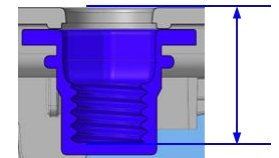

Frame LS03HE

**Dimensions in millimeters (+ / - 0.1 mm)*

Frame LS03HE Set Dimension

	55"	65"	75"	85"	98"
SET(With stand) (W * H_Low (H_High) * D)	1237.9*744.1(769.1)*218.2	1456.8*866.5(891.5)*256.8	1682.3*998.6(1023.6)*319.8	1904.3*1129.5(1154.5)*369.0	2195*1303.6(1328.6)*432.3
SET(Without stand) (W * H1(H2) * D1)	1237.9*708.8(713.9)*27.5	1456.8*831.9(837.0)*27.5	1682.3*960.4(965.5)*29.5	1904.3*1085.3(1090.9)*29.5	2195*1250.3(1254.9)*30.9
Front Opening Area (A * B * C)	1213.0*683.8*1392.5	1431.9 * 806.9 * 1642.1	1653.6 * 931.7 * 1896.5	1875.4 * 1056.4 * 2150.9	2162.6*1218.0*2480.5
Wall Mount (VESA) (a * b)	200*200	400*300	400*400	600*400	600*400
Packing Out (W * H * D)	1375 * 829 * 143	1600 * 933 * 154	1833 * 1082 * 170	2068 * 1200 * 178	2371 * 1420 * 210
Net Weight (With stand) Kg	14.60	22.20	30.26	41.79	57.85
Net Weight (Without stand) Kg	14.31	21.84	29.82	40.95	56.39
Stand Weight Kg	0.15	0.18	0.22	0.42	0.73
Gross Weight Kg	20.74	29.15	38.64	53.51	81.00

* Stand Low/High Position

Frame LS03HE

**Dimensions in millimeters (+ / - 0.1 mm)*

LS03HE Cover and Rear-View Dimensions

	LS03HE				
	55"	65"	75"	85"	98"
WALL MOUNT(AXB)	200*200	400*300	400*400	600*400	600*400
C	518.9	528.4	641.1	652.2	797.3
D	268.7	267.0	262.3	357.7	300.0
E	240.1	265.0	298.1	327.7	550.0
Screw Depth	13 - 15	13 - 15	13 - 15	13 - 15	12 - 14

Detail "Screw Depth"

Detail "F"

Detail "G"

Frame LS03HE

**Dimensions in millimeters (+ / - 0.1 mm)*

LS03HE 55" Cover and Rear-View Dimensions

Frame LS03HE

**Dimensions in millimeters (+ / - 0.1 mm)*