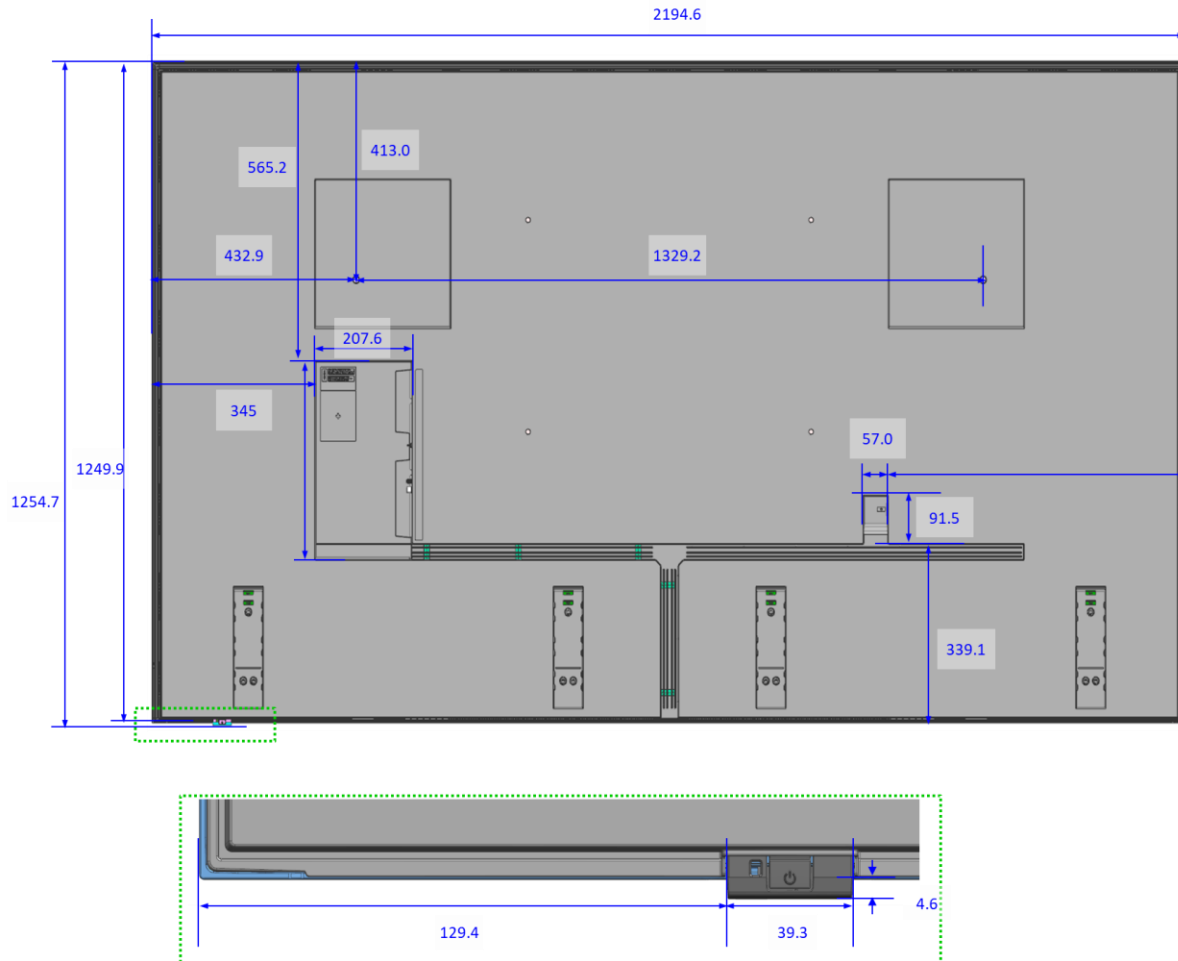

Detail "Screw Depth"

Detail "F"

Detail "G"

Frame LS03HE

**Dimensions in millimeters (+ / - 0.1 mm)*

LS03HE 55" Cover and Rear-View Dimensions

Frame LS03HE

**Dimensions in millimeters (+ / - 0.1 mm)*

LS03HE 65" Cover and Rear-View Dimensions

Frame LS03HE

**Dimensions in millimeters (+ / - 0.1 mm)*

LS03HE 75" Cover and Rear-View Dimensions

Frame LS03HE

**Dimensions in millimeters (+ / - 0.1 mm)*

LS03HE 85" Cover and Rear-View Dimensions

Frame LS03HE

**Dimensions in millimeters (+ / - 0.1 mm)*

LS03HE 98" Cover and Rear-View Dimensions

Frame LS03HE

**Dimensions in millimeters (+ / - 0.1 mm)*

LS03HE Bezel Dimensions

	LS03HE				
	55"	65"	75"	85"	98"
A	12.6	12.6	14.5	14.5	16.2
B	19.9	19.9	19.9	19.9	19.9

Frame LS03HE

**Dimensions in millimeters (+ / - 0.1 mm)*

LS03HE Stand Dimensions

	LS03HE				
	55"	65"	75"	85"	98"
STAND (W*H*D)	24.7*199.9*218.2	24.7*219.1*256.8	24.7*237.8*319.8	24.7*262.9*369.0	61.4*320.6*432.3
A	901.9	1041.6	1244.2	1410.2	1800.6
B	-	-	340.2	360.2	444.6