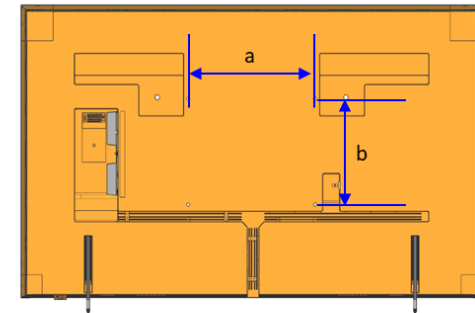

Frame LS03HE

**Dimensions in millimeters (+ / - 0.1 mm)*

Frame LS03HE Set Dimension

	55"	65"	75"	85"	98"
SET(With stand) (W * H_Low (H_High) * D)	1237.9*744.1(769.1)*218.2	1456.8*866.5(891.5)*256.8	1682.3*998.6(1023.6)*319.8	1904.3*1129.5(1154.5)*369.0	2195*1303.6(1328.6)*432.3
SET(Without stand) (W * H1(H2) * D1)	1237.9*708.8(713.9)*27.5	1456.8*831.9(837.0)*27.5	1682.3*960.4(965.5)*29.5	1904.3*1085.3(1090.9)*29.5	2195*1250.3(1254.9)*30.9
Front Opening Area (A * B * C)	1213.0*683.8*1392.5	1431.9 * 806.9 * 1642.1	1653.6 * 931.7 * 1896.5	1875.4 * 1056.4 * 2150.9	2162.6*1218.0*2480.5
Wall Mount (VESA) (a * b)	200*200	400*300	400*400	600*400	600*400
Packing Out (W * H * D)	1375 * 829 * 143	1600 * 933 * 154	1833 * 1082 * 170	2068 * 1200 * 178	2371 * 1420 * 210
Net Weight (With stand) Kg	14.60	22.20	30.26	41.79	57.85
Net Weight (Without stand) Kg	14.31	21.84	29.82	40.95	56.39
Stand Weight Kg	0.15	0.18	0.22	0.42	0.73
Gross Weight Kg	20.74	29.15	38.64	53.51	81.00

* Stand Low/High Position

Frame LS03HE

**Dimensions in millimeters (+ / - 0.1 mm)*

LS03HE Cover and Rear-View Dimensions

	LS03HE				
	55"	65"	75"	85"	98"
WALL MOUNT(AXB)	200*200	400*300	400*400	600*400	600*400
C	518.9	528.4	641.1	652.2	797.3
D	268.7	267.0	262.3	357.7	300.0
E	240.1	265.0	298.1	327.7	550.0
Screw Depth	13 - 15	13 - 15	13 - 15	13 - 15	12 - 14

Frame LS03HE

**Dimensions in millimeters (+ / - 0.1 mm)*

LS03HE 98" Cover and Rear-View Dimensions

Frame LS03HE

**Dimensions in millimeters (+ / - 0.1 mm)*

LS03HE Bezel Dimensions

	LS03HE				
	55"	65"	75"	85"	98"
A	12.6	12.6	14.5	14.5	16.2
B	19.9	19.9	19.9	19.9	19.9

Frame LS03HE

**Dimensions in millimeters (+ / - 0.1 mm)*

LS03HE Stand Dimensions

	LS03HE				
	55"	65"	75"	85"	98"
STAND (W*H*D)	24.7*199.9*218.2	24.7*219.1*256.8	24.7*237.8*319.8	24.7*262.9*369.0	61.4*320.6*432.3
A	901.9	1041.6	1244.2	1410.2	1800.6
B	-	-	340.2	360.2	444.6