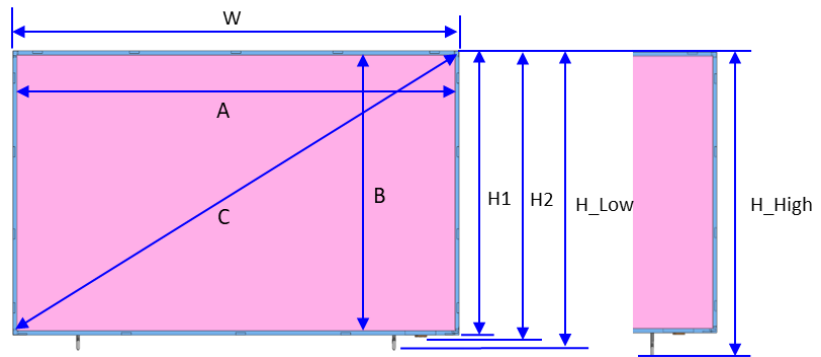

Frame LS03HE

**Dimensions in millimeters (+ / - 0.1 mm)*

Frame LS03HE Set Dimension

	55"	65"	75"	85"	98"
SET(With stand) (W * H_Low (H_High) * D)	1237.9*744.1(769.1)*218.2	1456.8*866.5(891.5)*256.8	1682.3*998.6(1023.6)*319.8	1904.3*1129.5(1154.5)*369.0	2195*1303.6(1328.6)*432.3
SET(Without stand) (W * H1(H2) * D1)	1237.9*708.8(713.9)*27.5	1456.8*831.9(837.0)*27.5	1682.3*960.4(965.5)*29.5	1904.3*1085.3(1090.9)*29.5	2195*1250.3(1254.9)*30.9
Front Opening Area (A * B * C)	1213.0*683.8*1392.5	1431.9 * 806.9 * 1642.1	1653.6 * 931.7 * 1896.5	1875.4 * 1056.4 * 2150.9	2162.6*1218.0*2480.5
Wall Mount (VESA) (a * b)	200*200	400*300	400*400	600*400	600*400
Packing Out (W * H * D)	1375 * 829 * 143	1600 * 933 * 154	1833 * 1082 * 170	2068 * 1200 * 178	2371 * 1420 * 210
Net Weight (With stand) Kg	14.60	22.20	30.26	41.79	57.85
Net Weight (Without stand) Kg	14.31	21.84	29.82	40.95	56.39
Stand Weight Kg	0.15	0.18	0.22	0.42	0.73
Gross Weight Kg	20.74	29.15	38.64	53.51	81.00

* Stand Low/High Position

Frame LS03HE

**Dimensions in millimeters (+ / - 0.1 mm)*

LS03HE Cover and Rear-View Dimensions

	LS03HE				
	55"	65"	75"	85"	98"
WALL MOUNT(AXB)	200*200	400*300	400*400	600*400	600*400
C	518.9	528.4	641.1	652.2	797.3
D	268.7	267.0	262.3	357.7	300.0
E	240.1	265.0	298.1	327.7	550.0
Screw Depth	13 - 15	13 - 15	13 - 15	13 - 15	12 - 14

Frame LS03HE

**Dimensions in millimeters (+ / - 0.1 mm)*

LS03HE 98" Cover and Rear-View Dimensions

Frame LS03HE

**Dimensions in millimeters (+ / - 0.1 mm)*

LS03HE Bezel Dimensions

	LS03HE				
	55"	65"	75"	85"	98"
A	12.6	12.6	14.5	14.5	16.2
B	19.9	19.9	19.9	19.9	19.9

Frame LS03HE

**Dimensions in millimeters (+ / - 0.1 mm)*

LS03HE Stand Dimensions

	LS03HE				
	55"	65"	75"	85"	98"
STAND (W*H*D)	24.7*199.9*218.2	24.7*219.1*256.8	24.7*237.8*319.8	24.7*262.9*369.0	61.4*320.6*432.3
A	901.9	1041.6	1244.2	1410.2	1800.6
B	-	-	340.2	360.2	444.6